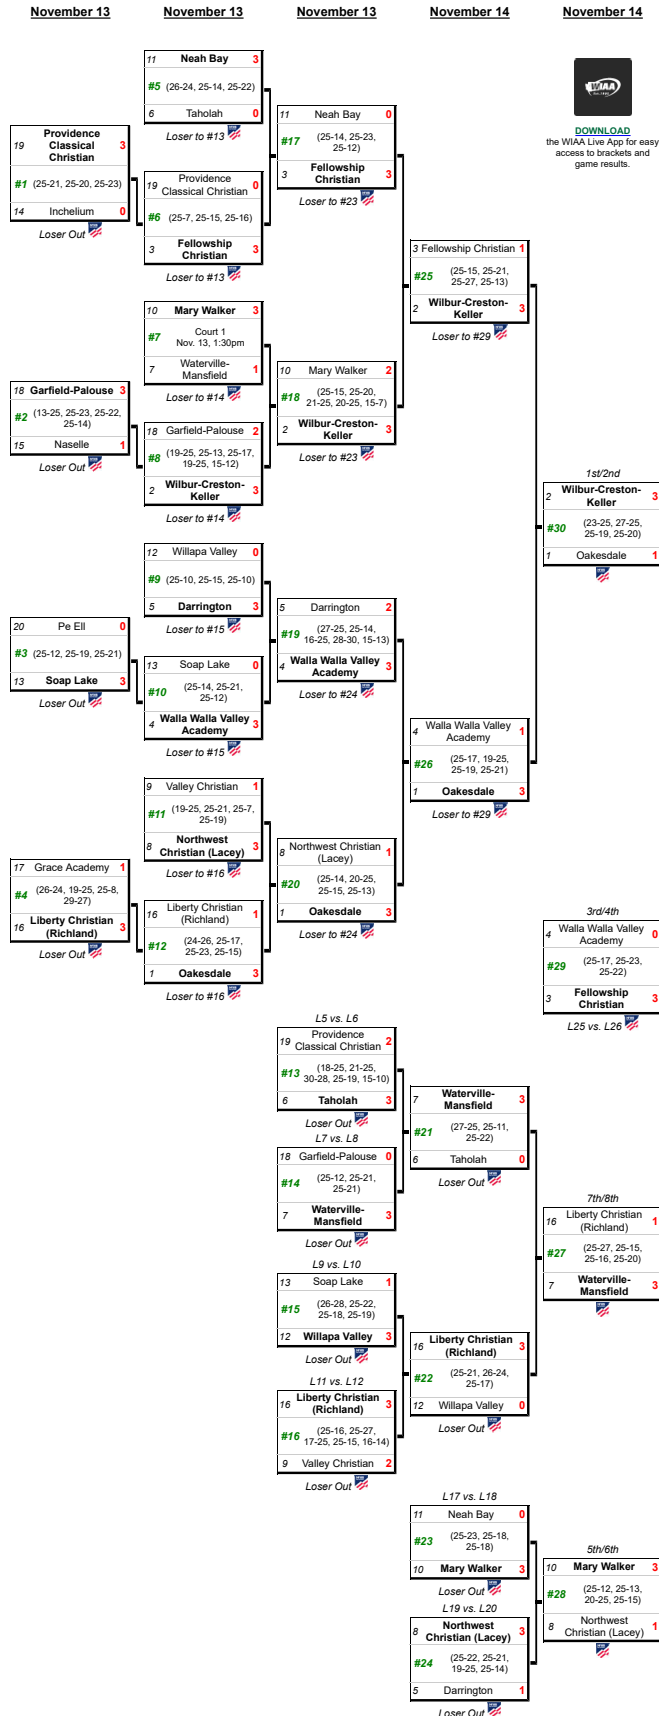

2024 1B State Volleyball
Yakima Valley SunDome
Home = Higher Seed
Wednesday, November 13 - Thursday, November 14

Public View View: Bracket

- Trophies
First Place
Wilbur-Creston-Keller
Second Place
Oakesdale
Third Place
Fellowship Christian
Fourth Place
Walla Walla Valley Academy
Fifth Place
Mary Walker
Sixth Place
Northwest Christian (Lacey)
Seventh Place
Waterville-Mansfield
Eighth Place
Liberty Christian (Richland)

Admissions
TICKET INFORMATION

DOWNLOAD
the WIAA Live App for easy access to brackets and game results.