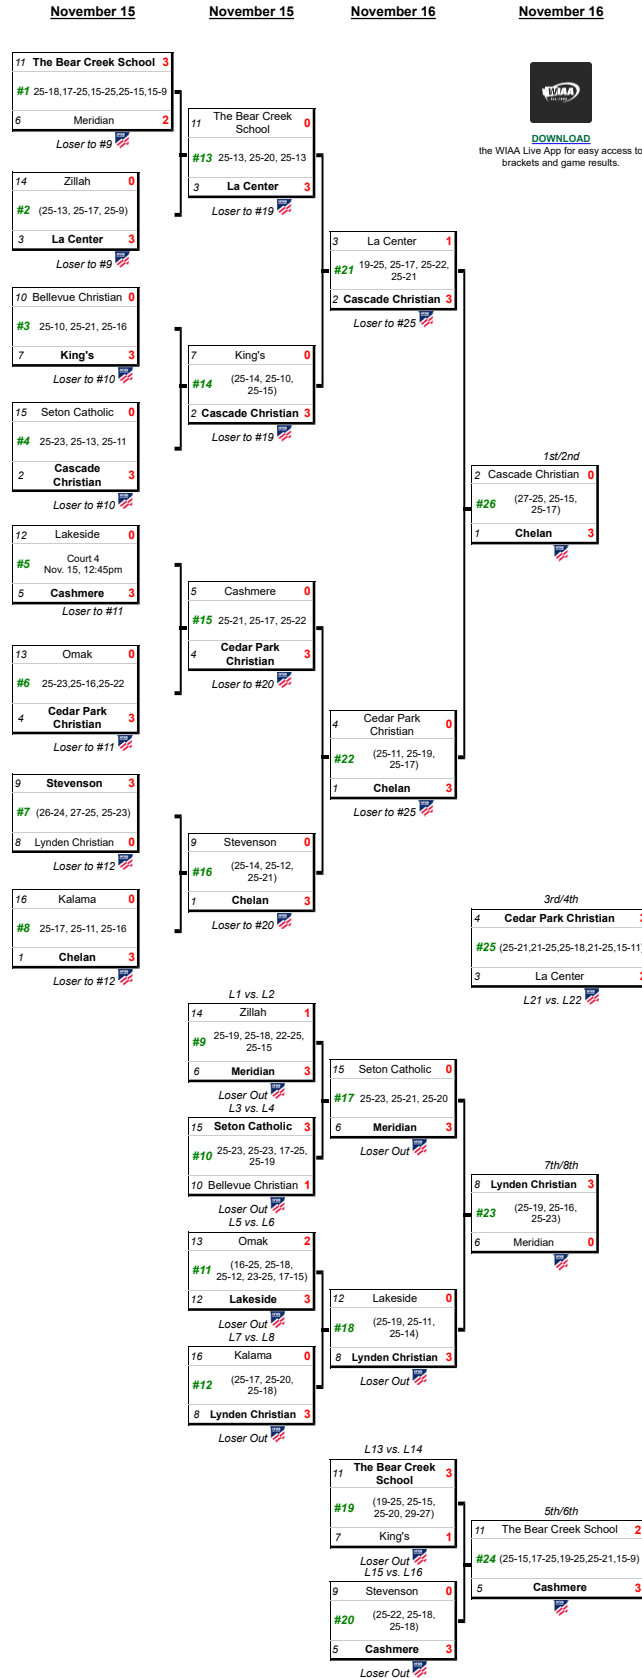

2024 1A State Volleyball
Yakima Valley SunDome
Home = Higher Seed
Friday, November 15 - Saturday, November 16

Public View View Bracket

Trophies
First Place Chelan
Second Place Cascade Christian
Third Place Cedar Park Christian
Fourth Place La Center
Fifth Place Cashmere
Sixth Place The Bear Creek School
Seventh Place Lynden Christian
Eighth Place Meridian
Admissions
TICKET INFORMATION