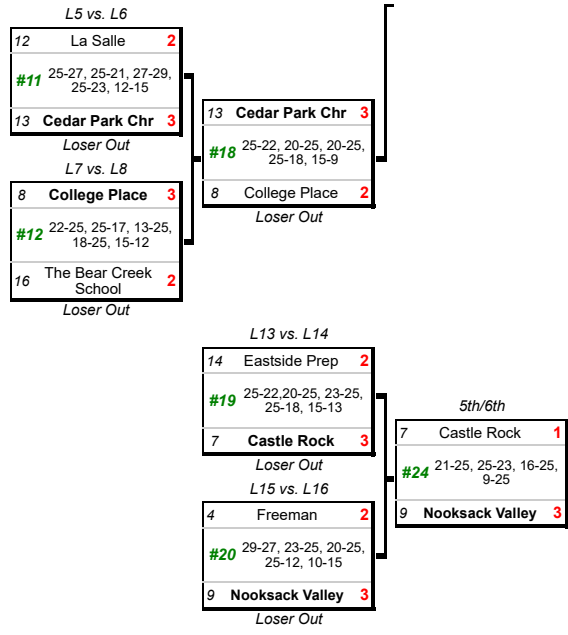

2022 1A State Volleyball

Yakima Valley SunDome

Friday, November 11 - Saturday, November 12

Public View View: Bracket

November 11

November 11

November 12

November 12

11	Connell	0
#1	12-25, 21-25, 18-25	
6	Cascade Christian	3
Loser to #9		

14	Eastside Prep	3
#2	25-20, 17-25, 24-26, 25-21, 15-9	
3	La Center	2
Loser to #9		

10	Lakeside	2
#3	25-22, 23-25, 24-26, 25-20, 11-15	
7	Castle Rock	3
Loser to #10		

15	Montesano	0
#4	13-25, 14-25, 9-25	
2	Annie Wright	3
Loser to #10		

12	La Salle	0
#5	18-25, 17-25, 17-25	
5	Lynden Christian	3
Loser to #11		

13	Cedar Park Chr	0
#6	17-25, 13-25, 15-25	
4	Freeman	3
Loser to #11		

9	Nooksack Valley	3
#7	25-15, 25-20, 25-7	
8	College Place	0
Loser to #12		

16	The Bear Creek School	0
#8	11-25, 12-25, 18-25	
1	Chelan	3
Loser to #12		

6	Cascade Christian	3
#13	25-17, 25-21, 25-19	
14	Eastside Prep	0
Loser to #19		

7	Castle Rock	0
#14	19-25, 14-25, 13-25	
2	Annie Wright	3
Loser to #19		

5	Lynden Christian	3
#15	25-11, 25-20, 25-17	
4	Freeman	0
Loser to #20		

5	Lynden Christian	3
#16	17-25, 21-25, 25-16, 19-25	
1	Chelan	3
Loser to #20		

5	Lynden Christian	1
#22	25-20, 22-25, 25-21, 21-25	
1	Chelan	3
Loser to #25		

5	Lynden Christian	1
#22	25-20, 22-25, 25-21, 21-25	
1	Chelan	3
Loser to #25		

9	Nooksack Valley	1
#16	17-25, 21-25, 25-16, 19-25	
1	Chelan	3
Loser to #20		

6	Cascade Christian	2
#25	25-23, 25-23, 11-25, 15-25, 9-15	
5	Lynden Christian	3
L21 vs. L22		

11	Connell	0
#9	13-25, 23-25, 15-25	
3	La Center	3
Loser Out		
L3 vs. L4		

10	Lakeside	3
#10	27-29, 18-25, 25-18, 25-23, 15-6	
15	Montesano	2
Loser Out		

3	La Center	3
#17	22-25, 25-21, 23-25, 26-24, 15-12	
10	Lakeside	2
Loser Out		

DOWNLOAD
the WIAA Live App for easy access to brackets and match results.

Trophies

First Place
Chelan

Second Place
Annie Wright

Third Place
Lynden Christian

Fourth Place
Cascade Christian

Fifth Place
Nooksack Valley

Sixth Place
Castle Rock

Seventh Place
Cedar Park Chr

Eighth Place
La Center

Admissions
[TICKETS](#)

1st/2nd		
2	Annie Wright	0
#26	17-25, 18-25, 19-25	
1	Chelan	3

3rd/4th		
6	Cascade Christian	2
#25	25-23, 25-23, 11-25, 15-25, 9-15	
5	Lynden Christian	3

7th/8th		
3	La Center	0
#23	15-25, 18-25, 22-25	
13	Cedar Park Chr	3

Director: Cindy Adsit, cadsit@waa.com
Revised: 11/19/22 2:27 PM, Joe Keller, Scored Game #25
Views: 11573