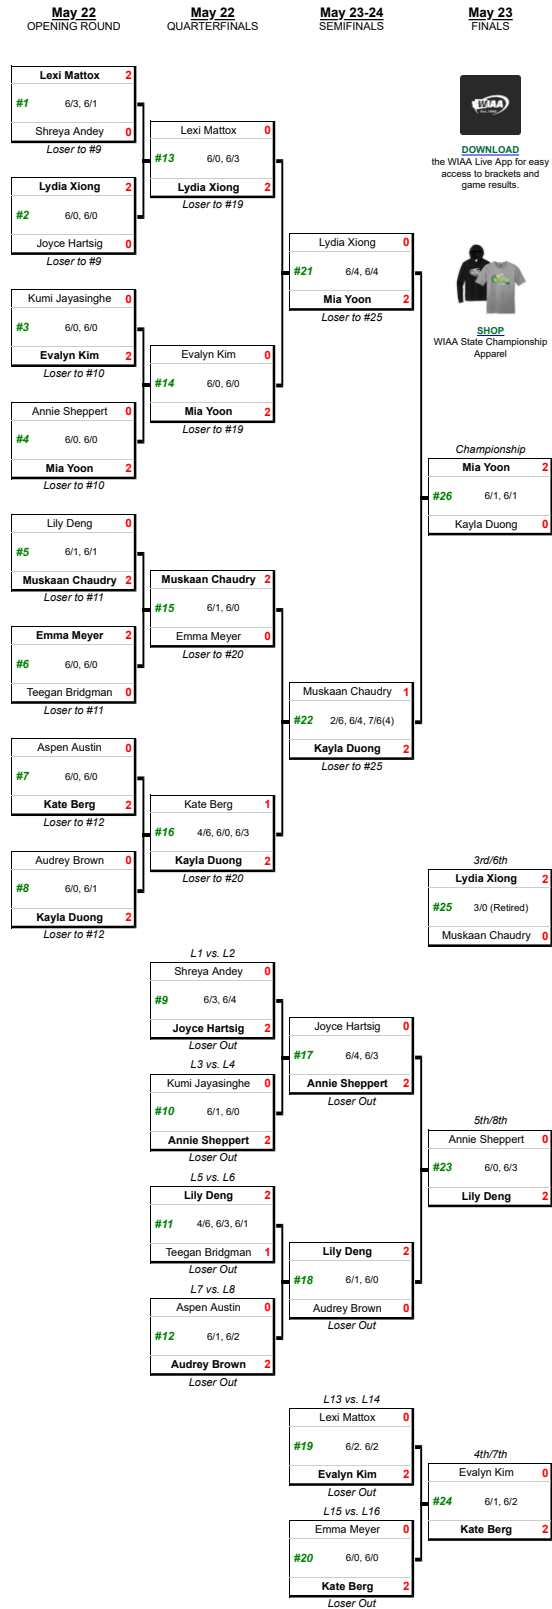

2026 4A Girls State Tennis Singles

The Pacific Campus & Kamiakin HS (Kennewick)
Friday, May 22 - Saturday, May 23

Public View

Bracket
Bracket
Schedule - By Date
View: Schedule - By Location

1. **Medals**
2. **First Place**
     Mia Yoon
   - **Second Place**
     Kayla Duong
   - **Third Place**
     Lydia Xiong
   - **Fourth Place**
     Kate Berg
   - **Fifth Place**
     Lily Deng
   - **Sixth Place**
     Muskaan Chaudry
   - **Seventh Place**
     Evalyn Kim
   - **Eighth Place**
     Annie Sheppert

SHOP WIAA State Championship Apparel