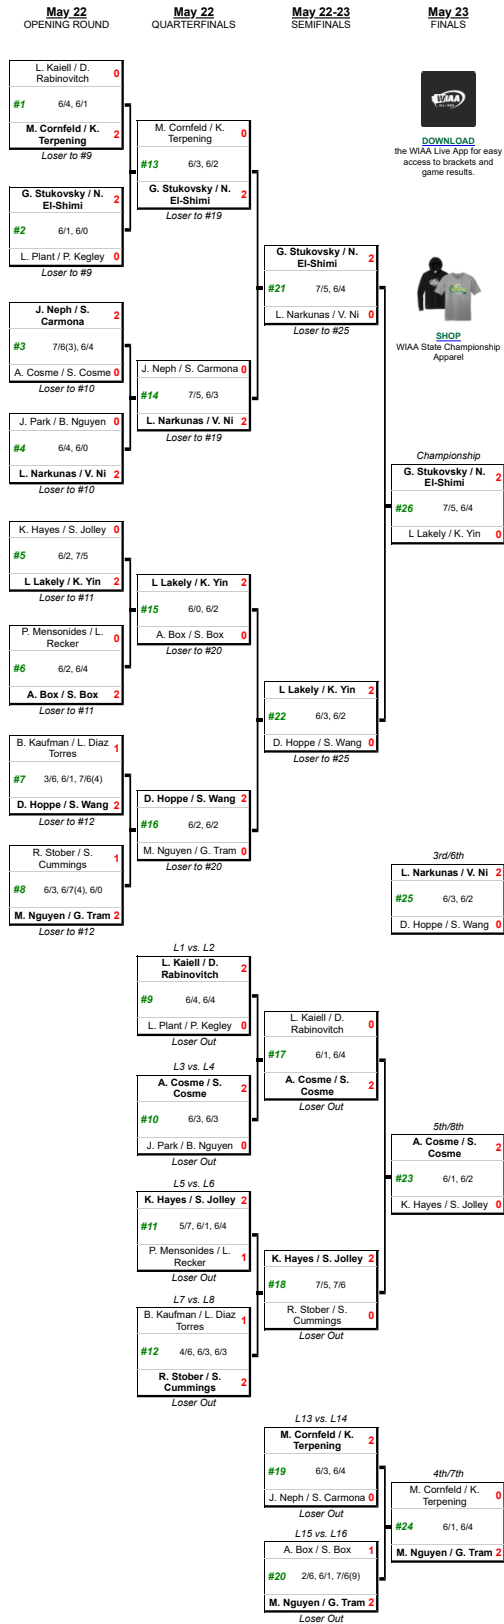

2026 4A Girls State Tennis Singles

The Pacific Campus & Kamiakin HS (Kennewick)
Friday, May 22 - Saturday, May 23

Public View

Bracket
Bracket
Schedule - By Date
View: Schedule - By Location

- Medals**
- First Place**
Mia Yoon
 - Second Place**
Kayla Duong
 - Third Place**
Lydia Xiong
 - Fourth Place**
Kate Berg
 - Fifth Place**
Lily Deng
 - Sixth Place**
Muskaan Chaudry
 - Seventh Place**
Evalyn Kim
 - Eighth Place**
Annie Sheppert

Public View

Bracket
Schedule - By Date
View: Schedule - By Location

- Medals**
- First Place**
G. Stukovsky / N. El-Shimi
 - Second Place**
L. Lakely / K. Yin
 - Third Place**
L. Narkunas / V. Ni
 - Fourth Place**
M. Nguyen / G. Tram
 - Fifth Place**
A. Cosme / S. Cosme
 - Sixth Place**
D. Hoppe / S. Wang
 - Seventh Place**
M. Cornfeld / K. Terpening
 - Eighth Place**
K. Hayes / S. Jolley