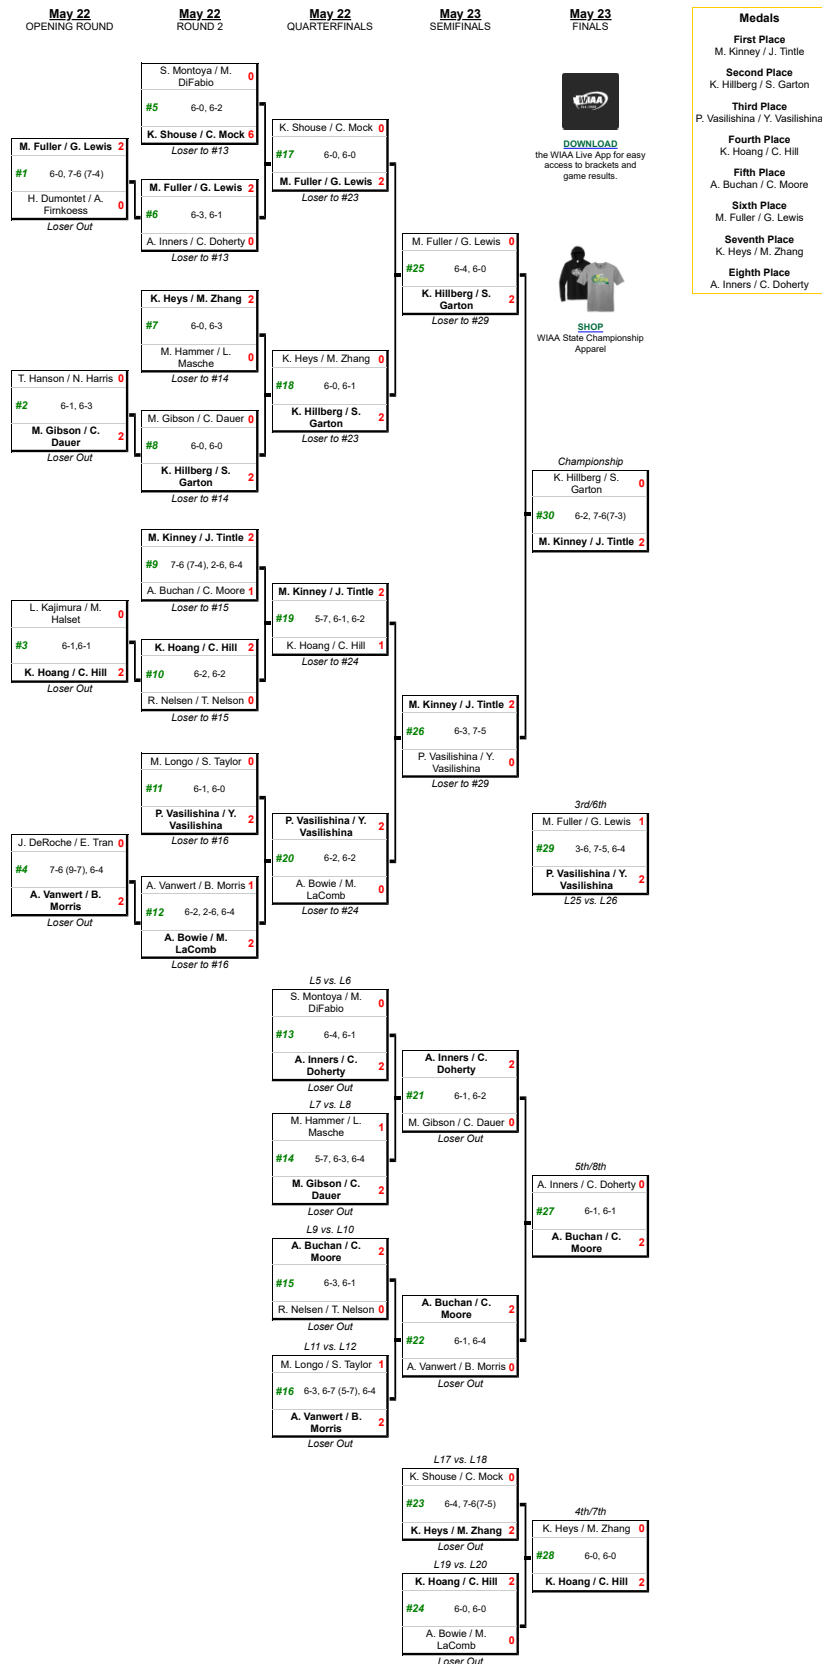

2026 3A Girls State Tennis Singles

Vancouver Tennis Center
Friday, May 22 - Saturday, May 23

Public View

View: Bracket
Bracket
Schedule - By Date
Schedule - By Location

DOWNLOAD the WIAA Live App for easy access to brackets and game results.

SHOP WIAA State Championship Apparel

- Medals**
- First Place**
Ruth Sun
 - Second Place**
Anya Moravek
 - Third Place**
Lillian Stukovsky
 - Fourth Place**
Chloe Lee
 - Fifth Place**
Elina Egesdal
 - Sixth Place**
Gaya Krishnan
 - Seventh Place**
Kayla Phillips
 - Eighth Place**
Vanessa Swain

2026 3A Girls State Tennis Doubles
Vancouver Tennis Center
Friday, May 22 - Saturday, May 23

Public View

Bracket
Bracket
Schedule - By Date
Schedule - By Location

Medals
First Place
M. Kinney / J. Tintle
Second Place
K. Hillberg / S. Garton
Third Place
P. Vasilshina / Y. Vasilshina
Fourth Place
K. Hoang / C. Hill
Fifth Place
A. Buchan / C. Moore
Sixth Place
M. Fuller / G. Lewis
Seventh Place
K. Heys / M. Zhang
Eighth Place
A. Inners / C. Doherty