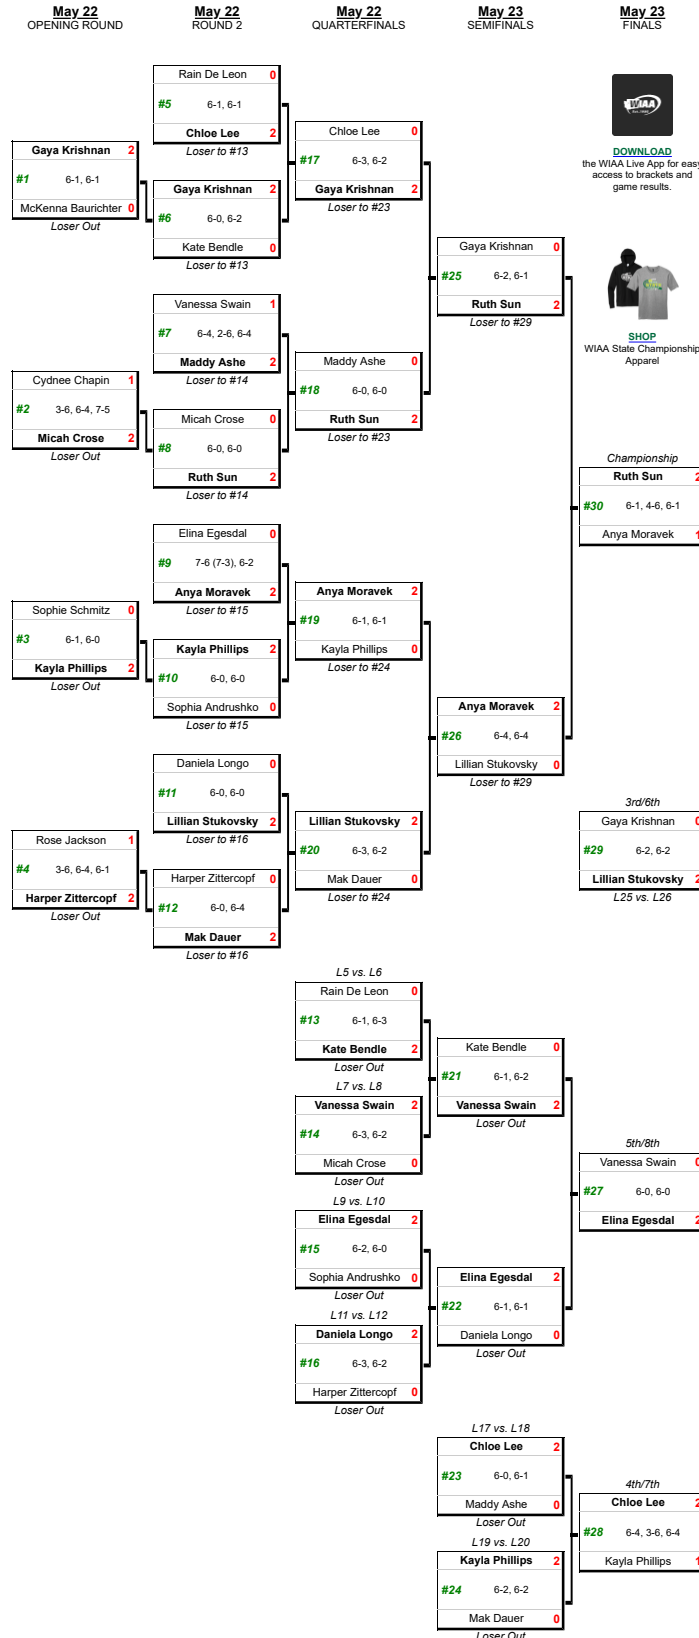

2026 3A Girls State Tennis Singles

Vancouver Tennis Center
Friday, May 22 - Saturday, May 23

Public View

View: Bracket
Bracket
Schedule - By Date
Schedule - By Location

SHOP WIAA State Championship Apparel