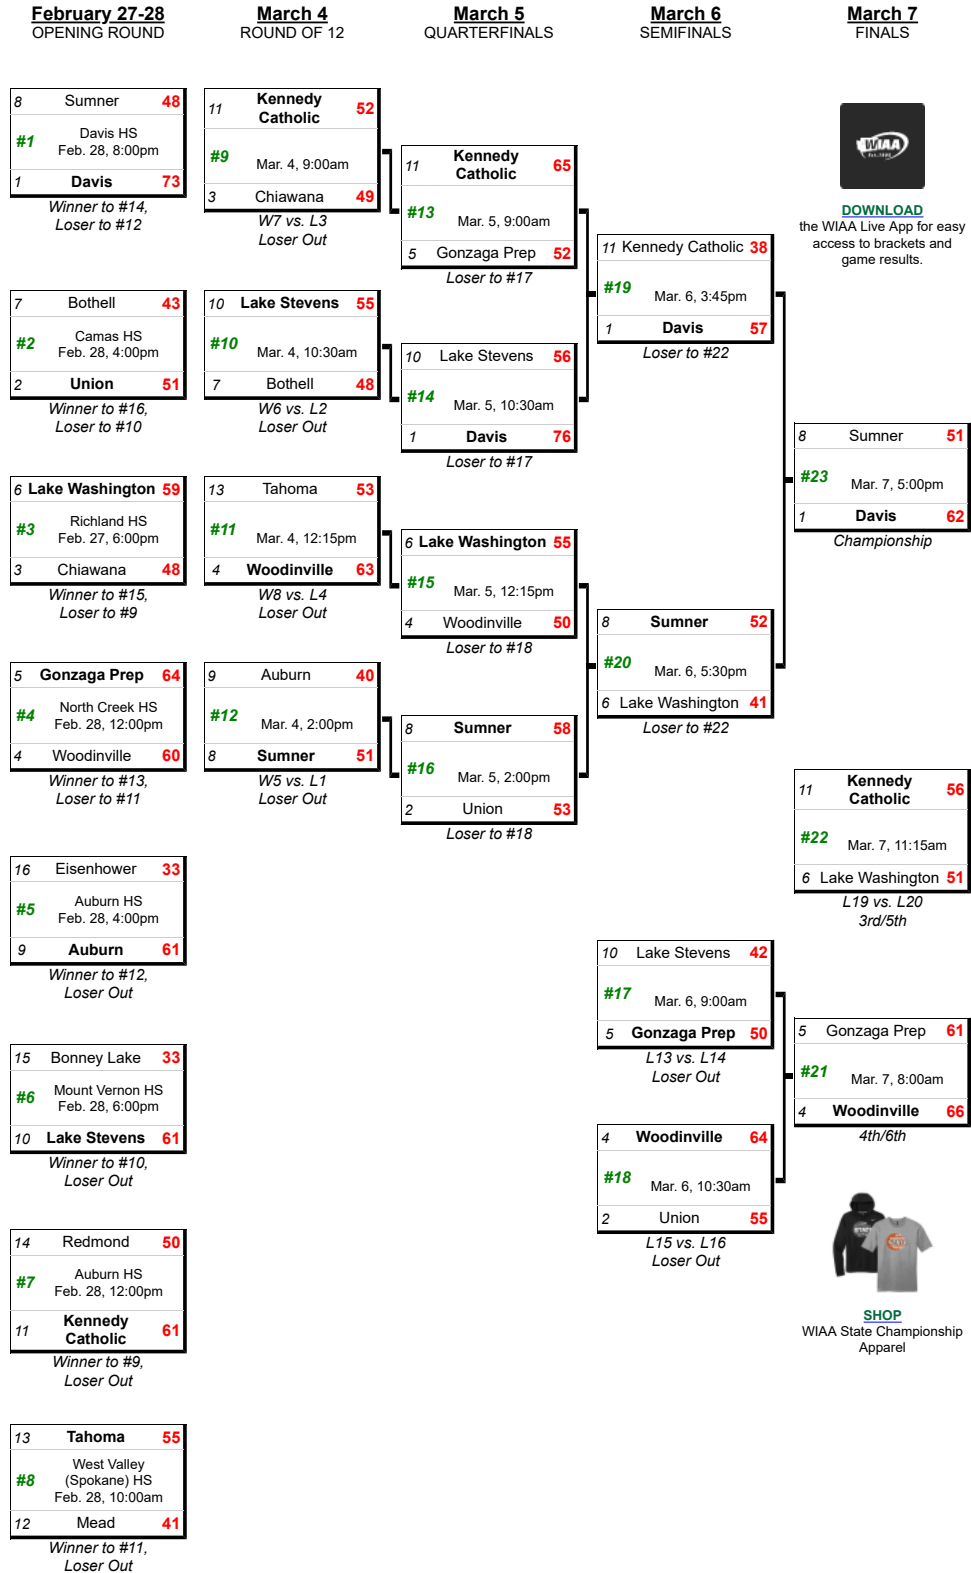

2026 4A Girls State Basketball Tournament

Tacoma Dome
Home = Higher Seed
Friday, February 27 - Saturday, March 7

Public View View: Bracket

Home Team is the Higher Seed

Trophies

- First Place: Davis
- Second Place: Sumner
- Third Place: Kennedy Catholic
- Fourth Place: Woodinville
- Fifth Place: Lake Washington
- Sixth Place: Gonzaga Prep