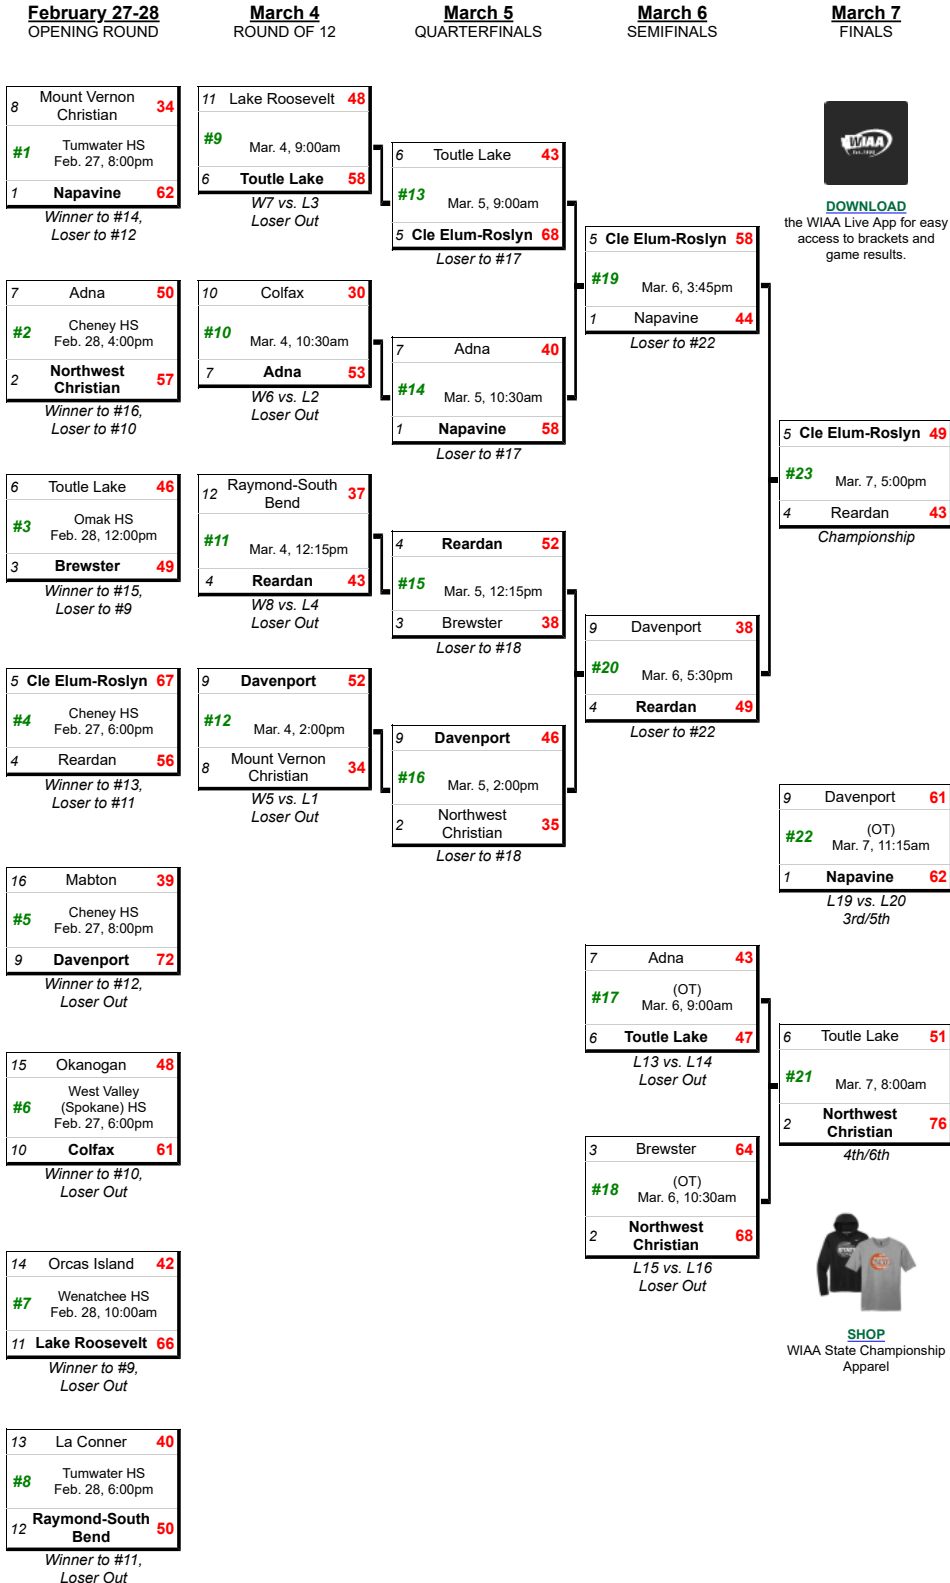

# 2026 2B Girls State Basketball Tournament

Numerica Veterans Arena (Spokane)  
Home = Higher Seed  
Friday, February 27 - Saturday, March 7

Public View [View](#): Bracket

Home Team is the Higher Seed

**Trophies**