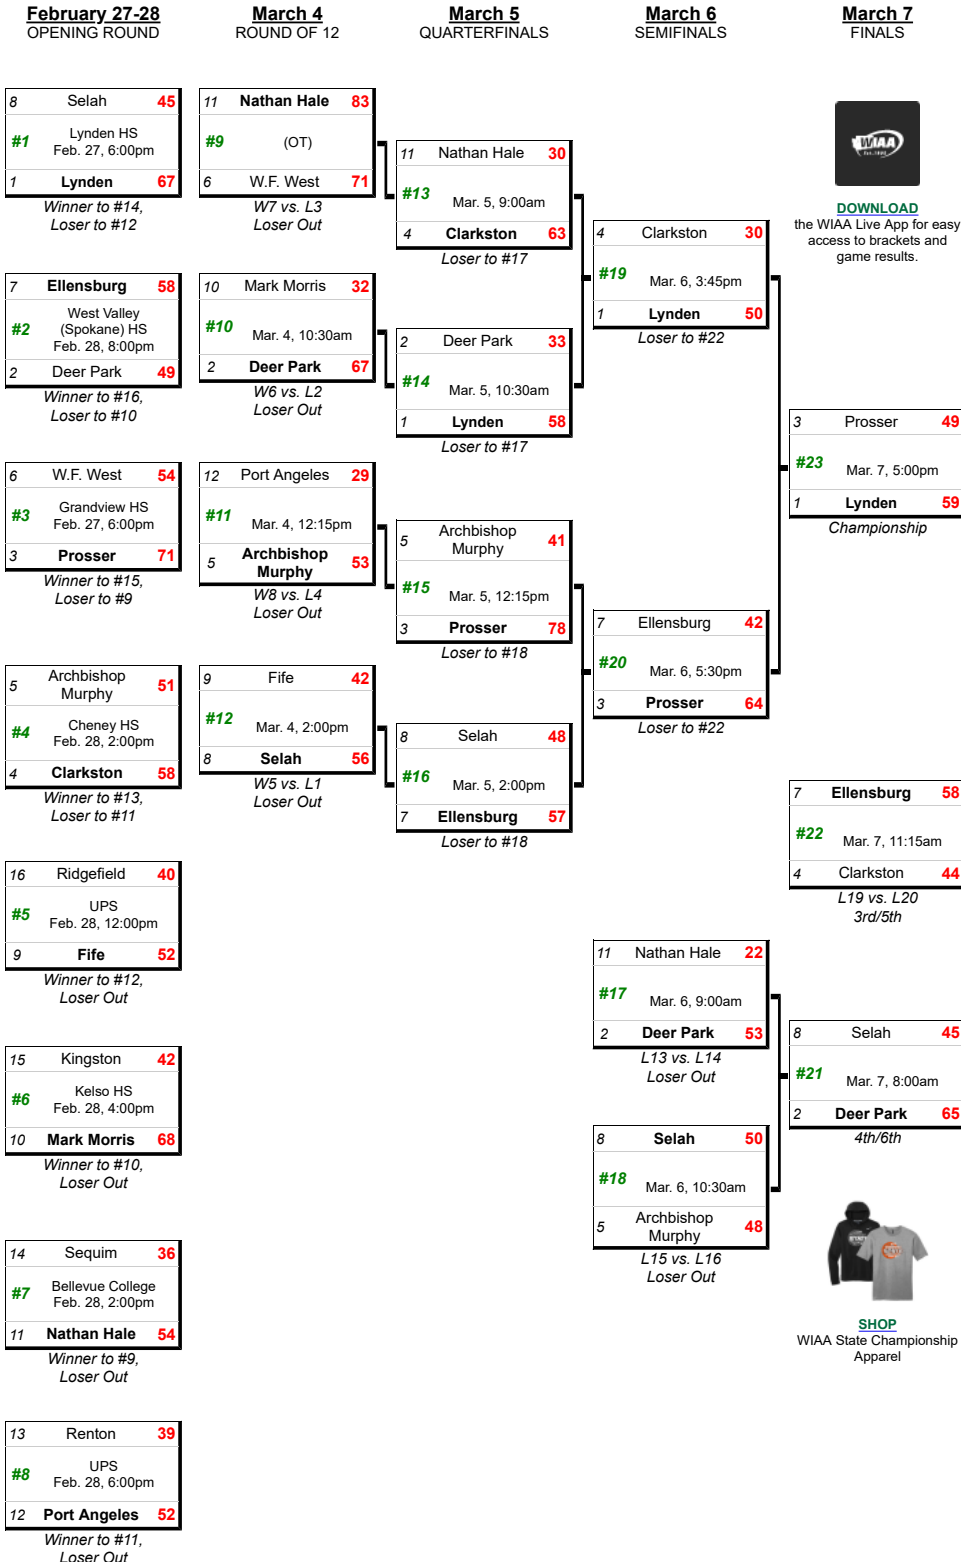

2026 2A Girls State Basketball Tournament

Yakima Valley SunDome
Home = Higher Seed
Friday, February 27 - Saturday, March 7

Public View View: Bracket

Home Team is the Higher Seed

- Trophies**
- First Place: Lynden
 - Second Place: Prosser
 - Third Place: Ellensburg
 - Fourth Place: Deer Park
 - Fifth Place: Clarkston
 - Sixth Place: Selah