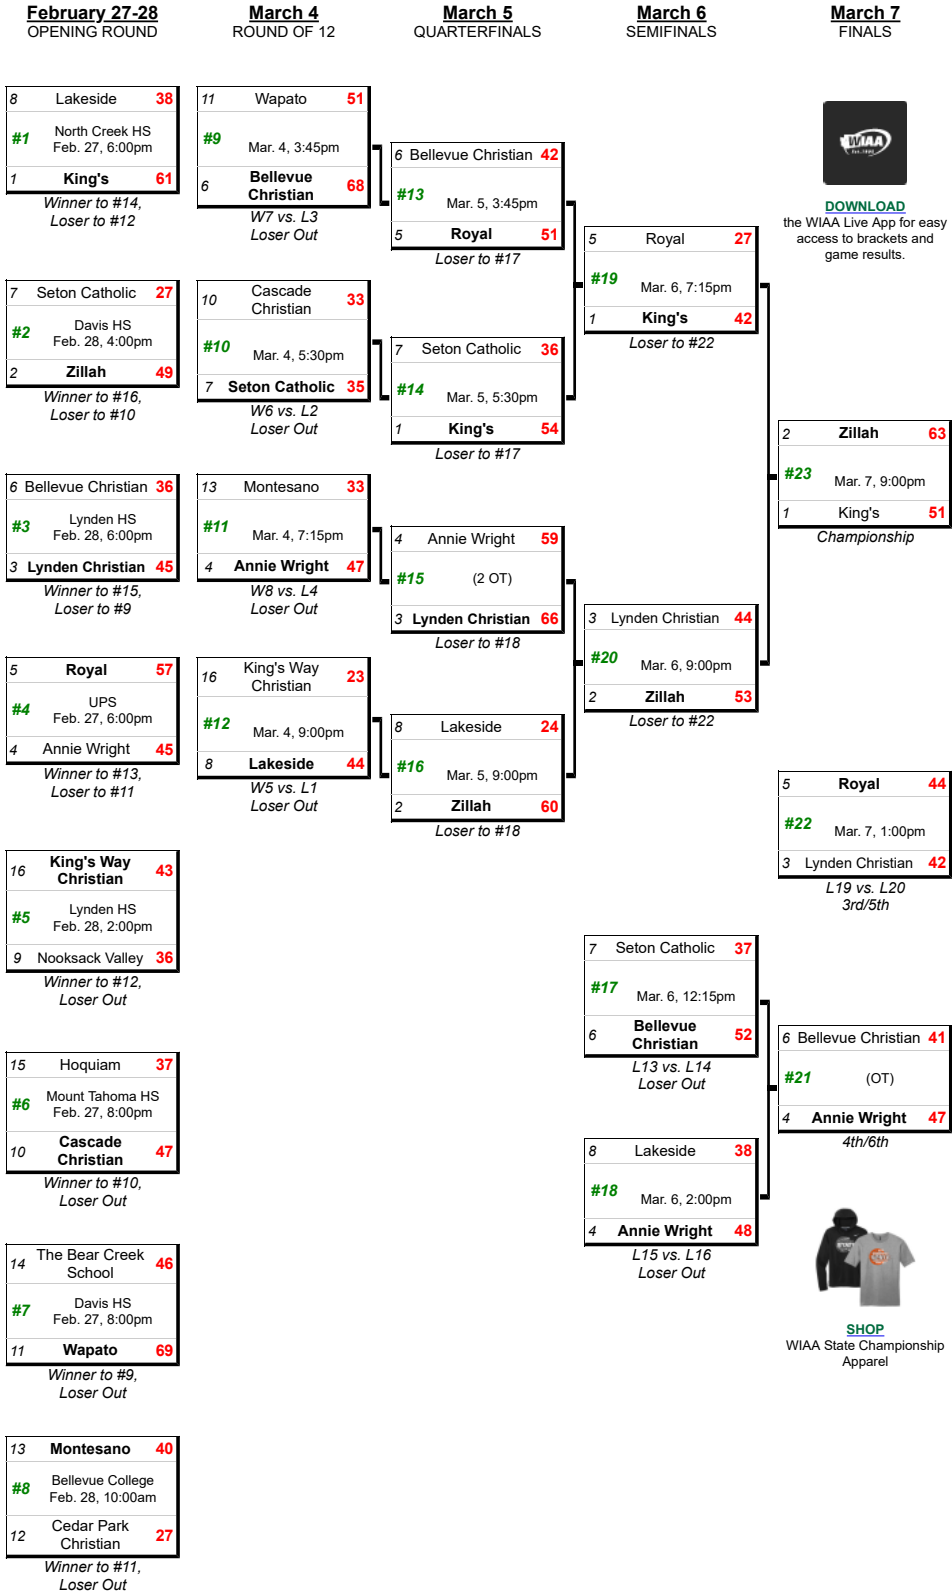

# 2026 1A Girls State Basketball Tournament

Yakima Valley SunDome  
Home = Higher Seed  
Friday, February 27 - Saturday, March 7

Public View View: Bracket

Home Team is the Higher Seed

DOWNLOAD the WIAA Live App for easy access to brackets and game results.