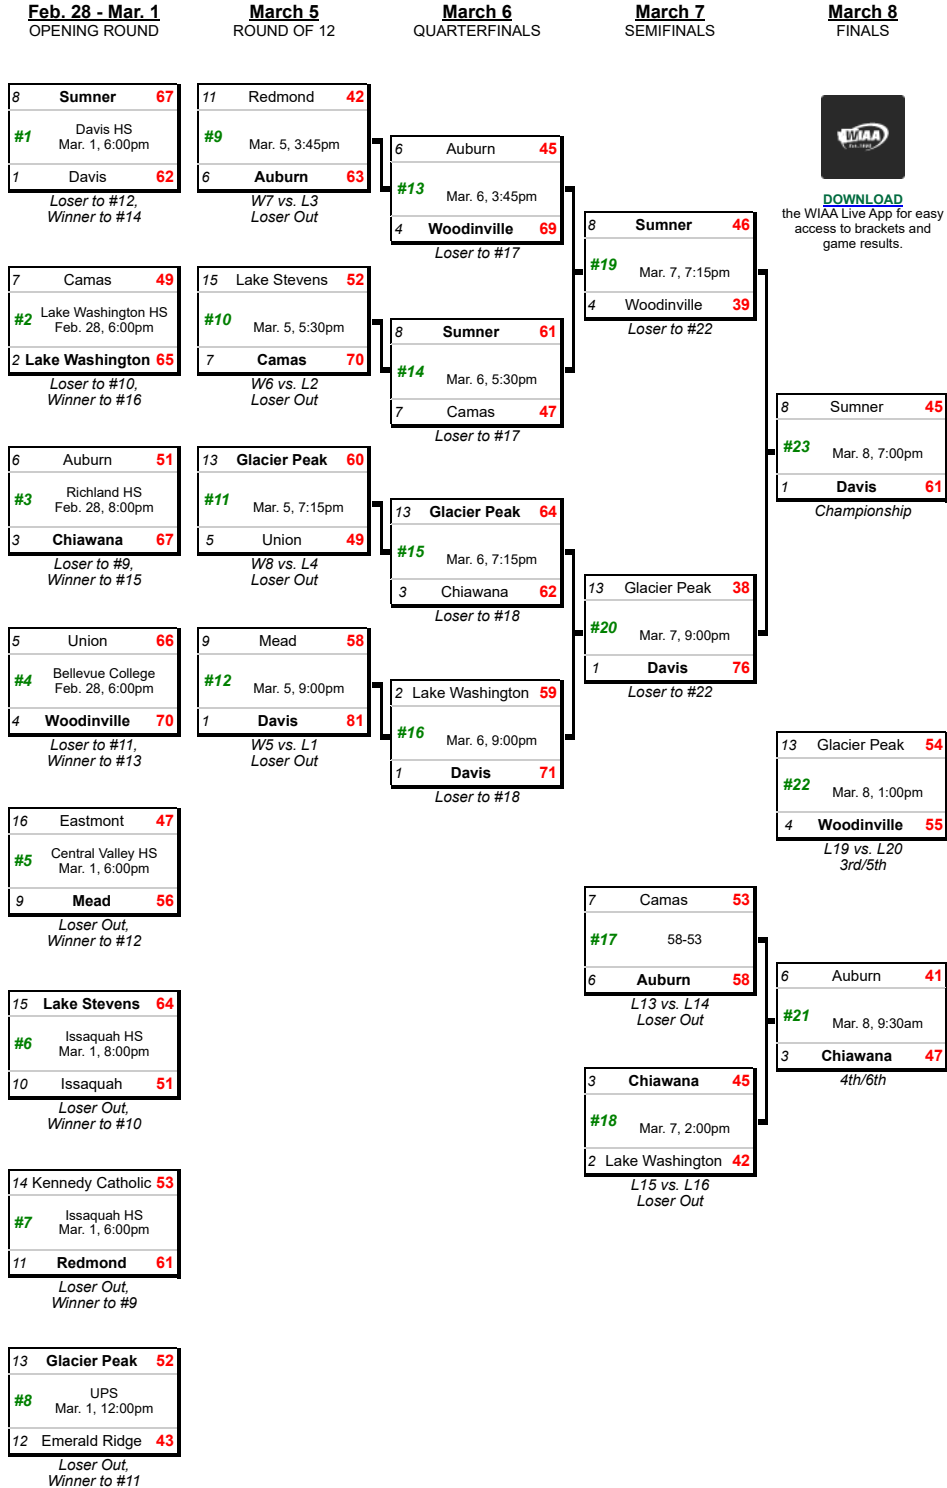

2025 4A Girls State Basketball

Tacoma Dome
Friday, February 28 - Saturday, March 8

Public View View: Bracket

Home team is the bottom of the bracket (higher seed)

DOWNLOAD the WIAA Live App for easy access to brackets and game results.