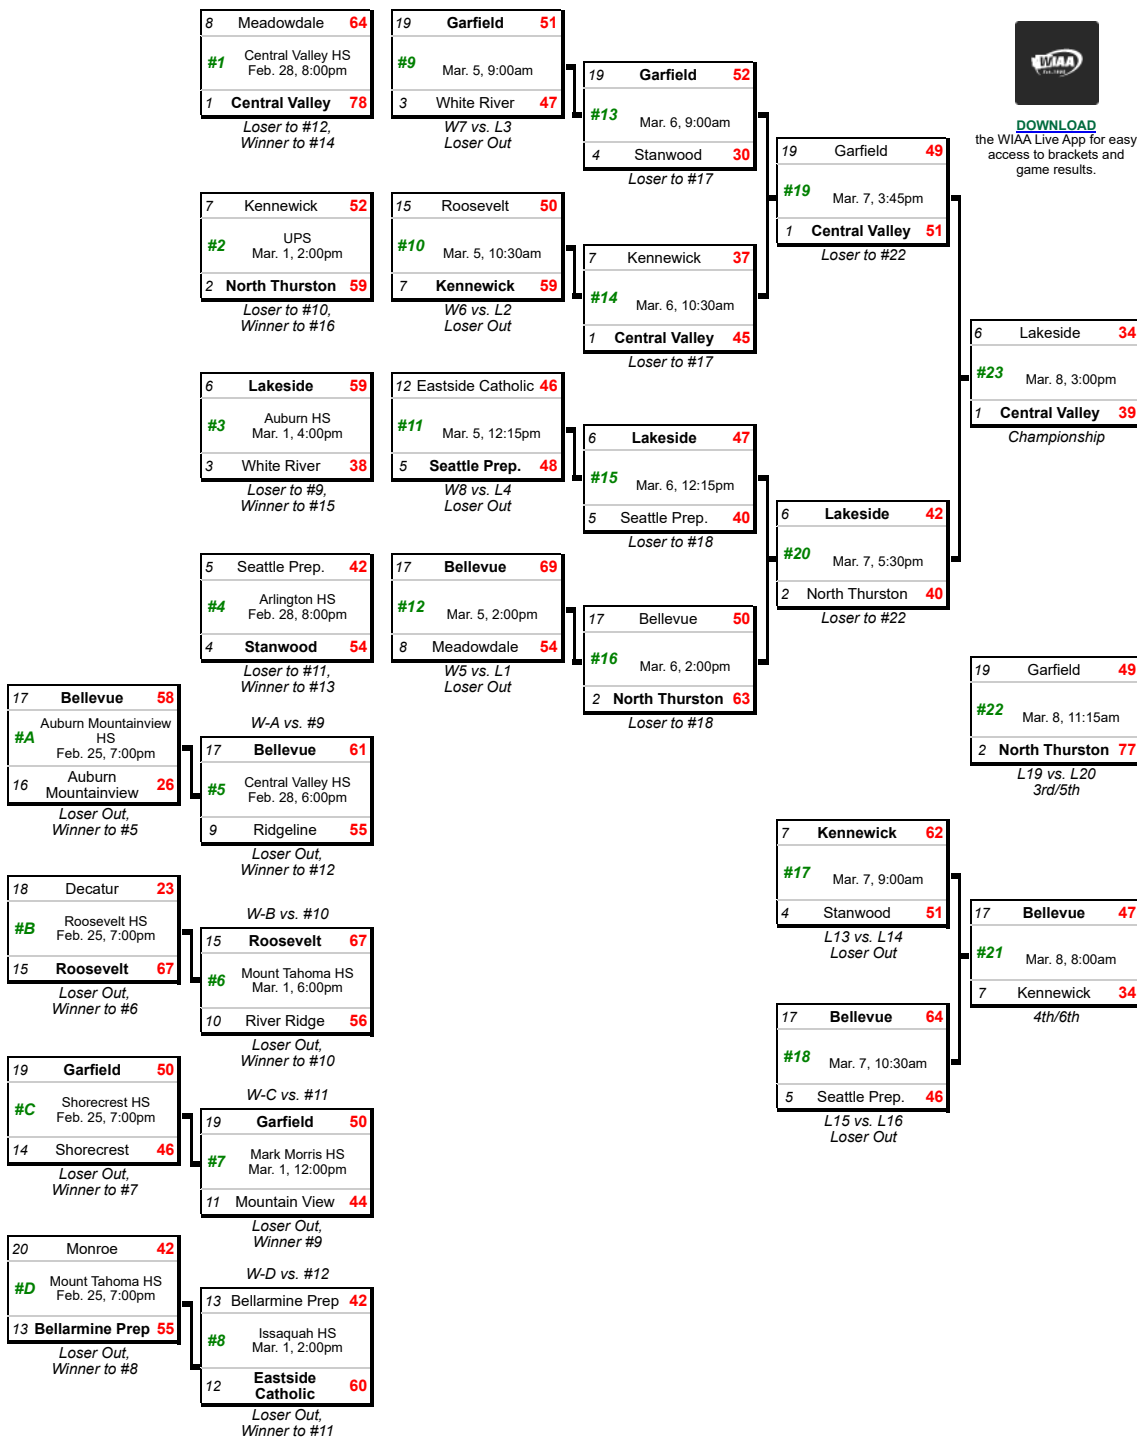

2025 3A Girls State Basketball

Tacoma Dome
Tuesday, February 25 - Saturday, March 8

Public View View: Bracket

Home team is the bottom of the bracket (higher seed)

February 25
OPENING ROUND

Feb. 28 - Mar. 1
ROUND 2

March 5
ROUND OF 12

March 6
QUARTERFINALS

March 7
SEMIFINALS

March 8
FINALS

1. **Trophies**
2. **First Place**
     Central Valley
   - **Second Place**
     Lakeside
   - **Third Place**
     North Thurston
   - **Fourth Place**
     Bellevue
   - **Fifth Place**
     Garfield
   - **Sixth Place**
     Kennewick

DOWNLOAD
the WIAA Live App for easy access to brackets and game results.

Director: Andy Barnes, abarnes@waaa.com
Revised: 10/30/25 4:42 PM, Sean Bessette, Updated Game #22
Views: 72195