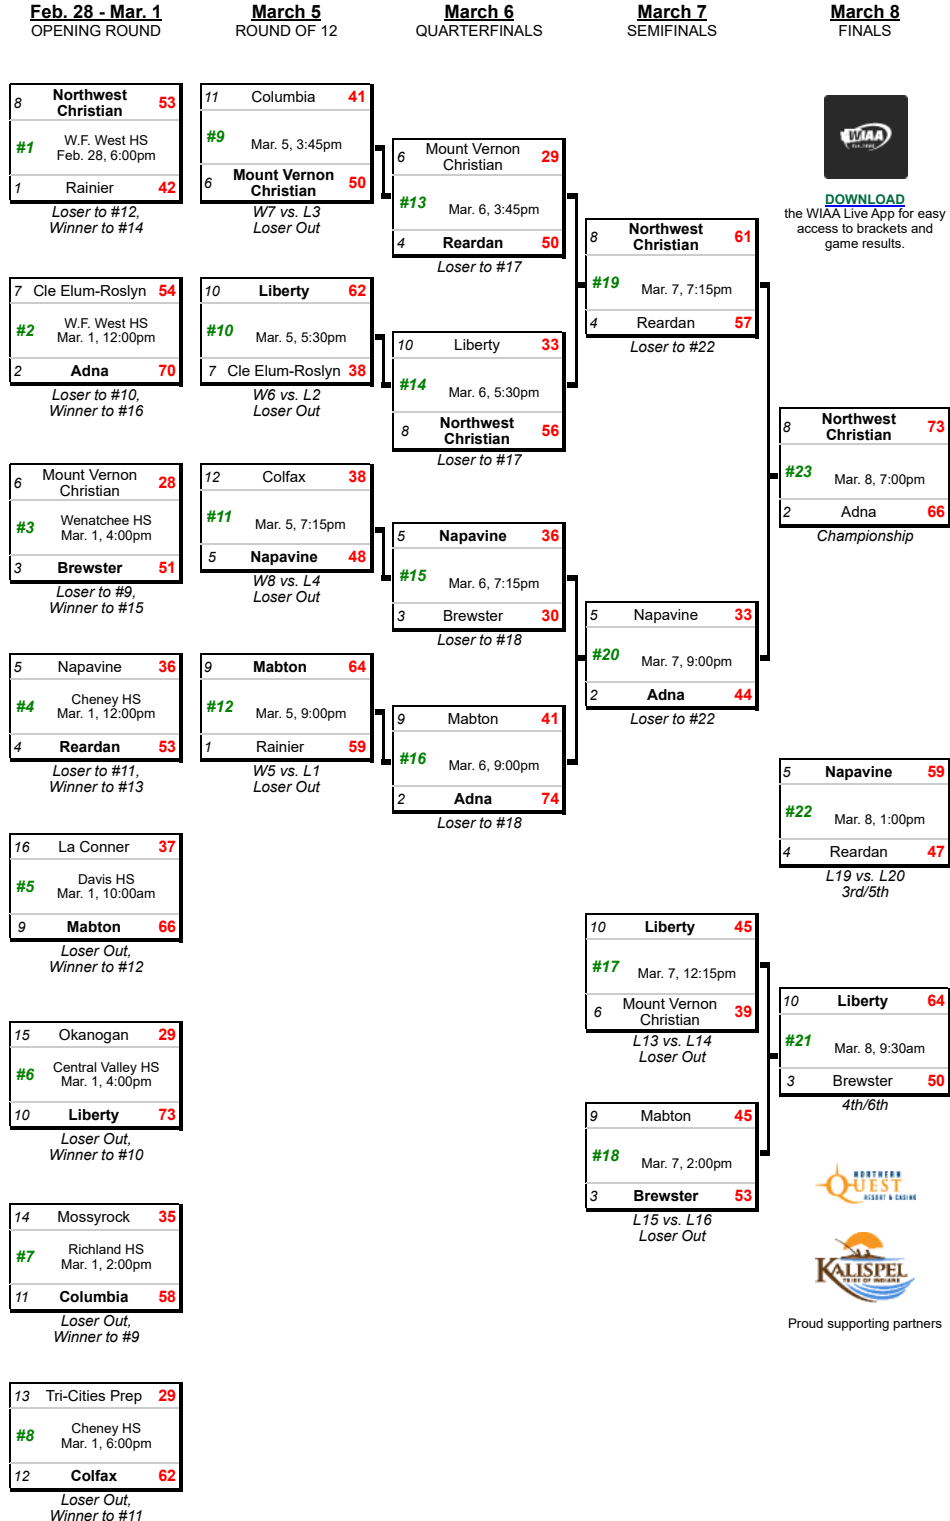

# 2025 2B Girls State Basketball

Spokane Arena  
Friday, February 28 - Saturday, March 8

Public View View: Bracket

Home team is the bottom of the bracket (higher seed)

DOWNLOAD the WIAA Live App for easy access to brackets and game results.