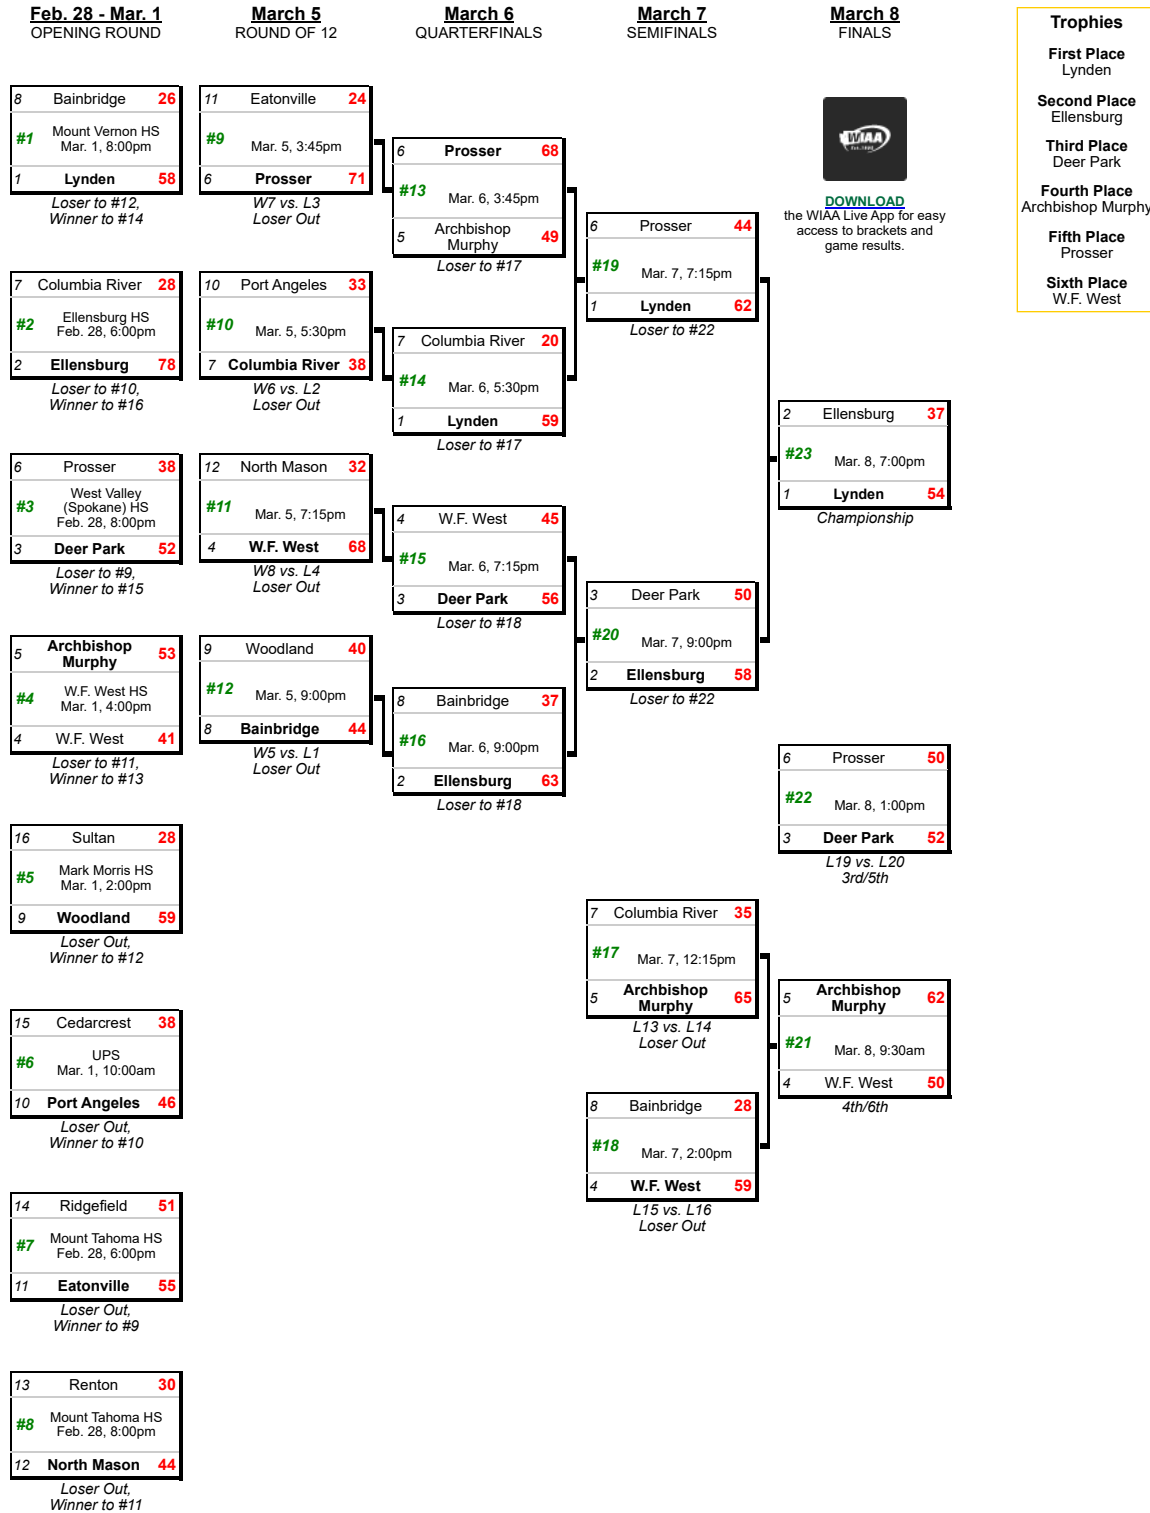

2025 2A Girls State Basketball

Yakima Valley SunDome
Friday, February 28 - Saturday, March 8

Public View View: Bracket

Home team is the bottom of the bracket (higher seed)

DOWNLOAD
the WIAA Live App for easy access to brackets and game results.