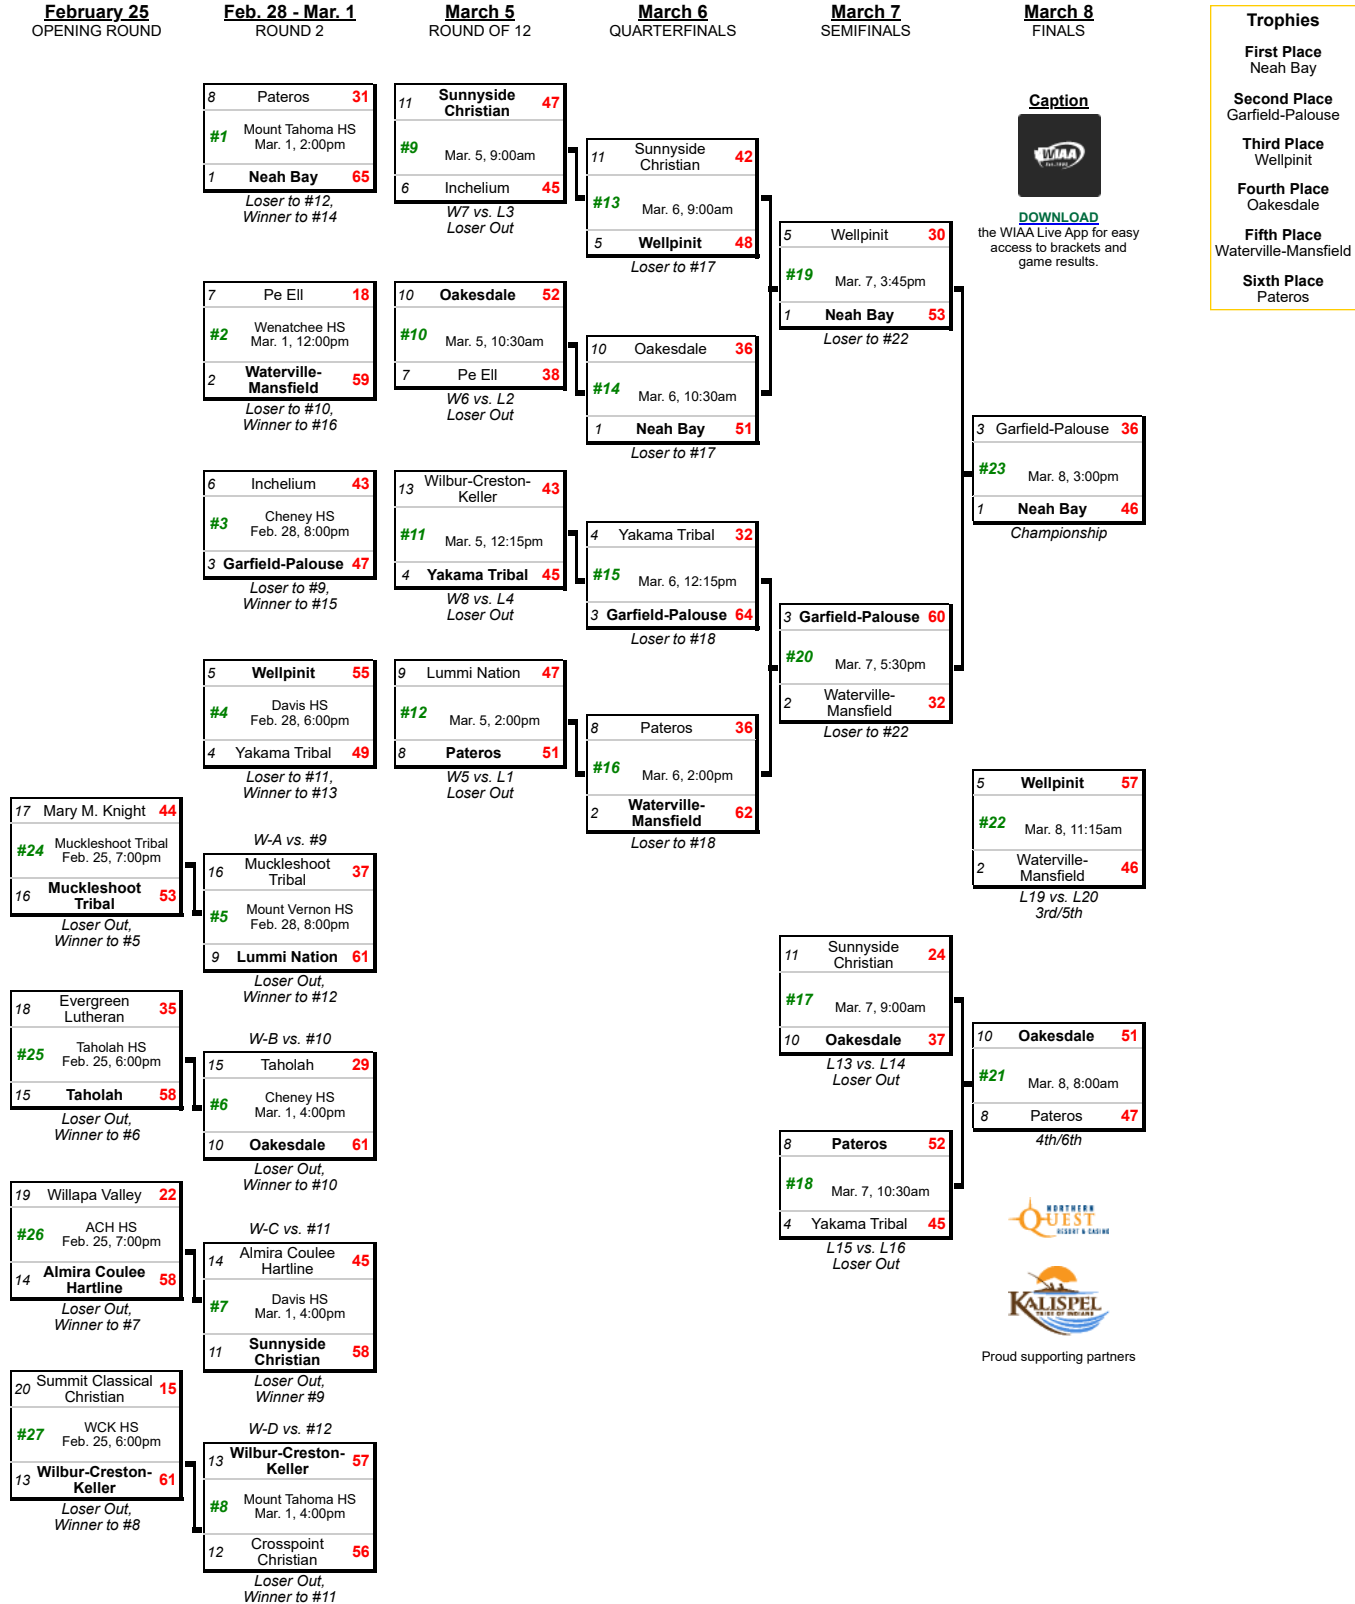

Return to Index

2025 1B Girls State Basketball

Spokane Arena
Tuesday, February 25 - Saturday, March 8

Public View View: Bracket

Home team is the bottom of the bracket (higher seed)

Director: Andy Barnes, abarnes@waaa.com
Revised: 10/30/25 4:56 PM, Sean Bessette, Updated Game #22