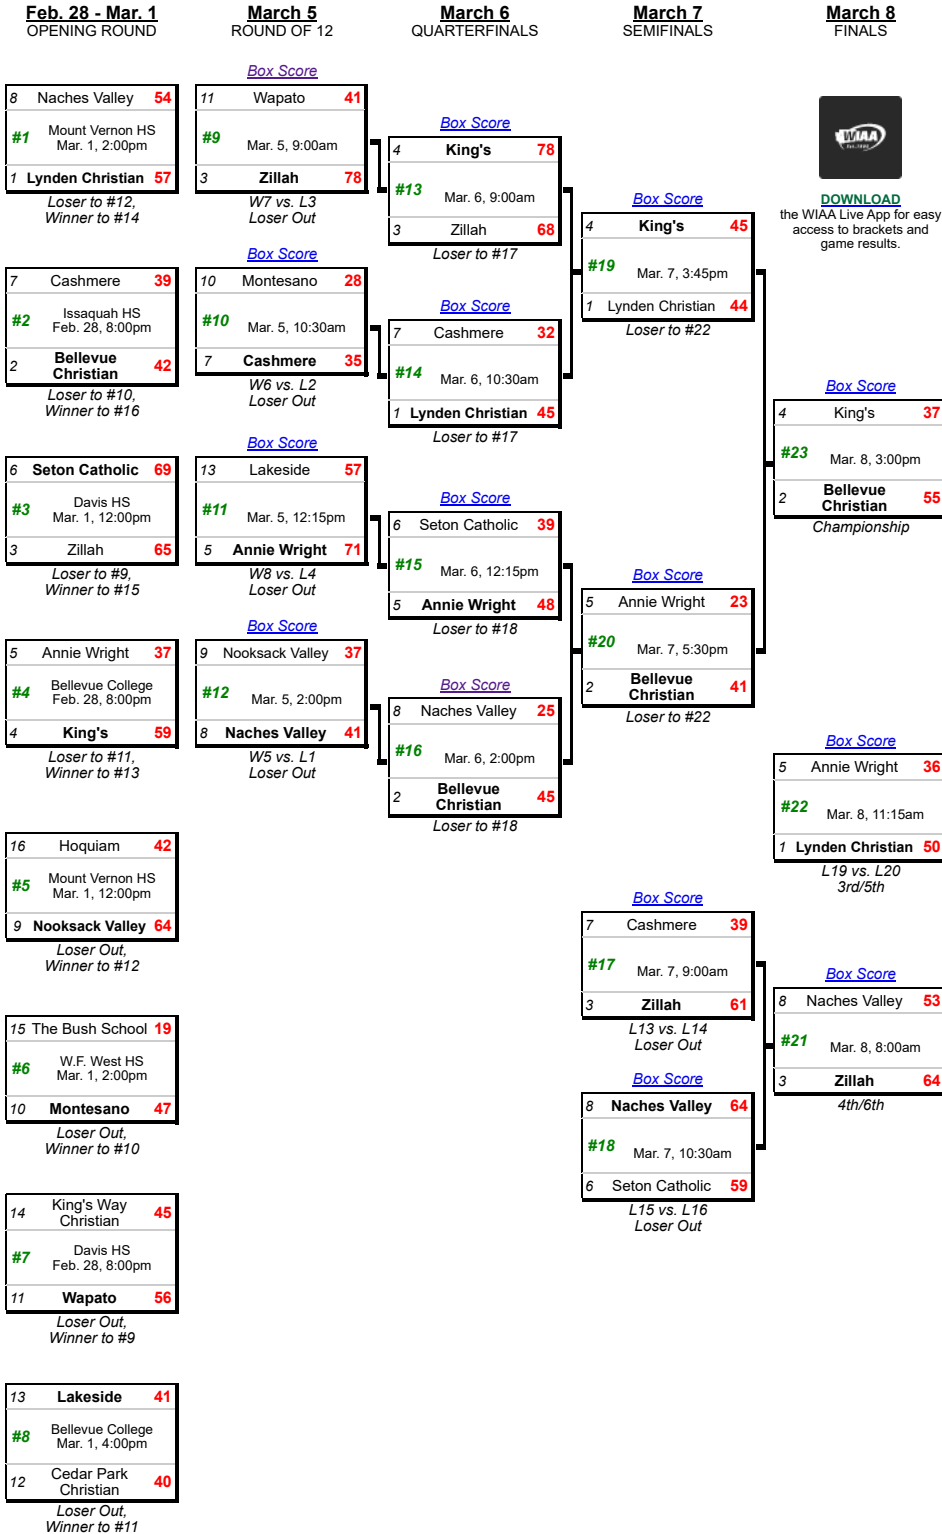

2025 1A Girls State Basketball

Yakima Valley SunDome
Friday, February 28 - Saturday, March 8

Public View View: Bracket

Home team is the bottom of the bracket (higher seed)

CyberSports for Basketball - Tournament Summary