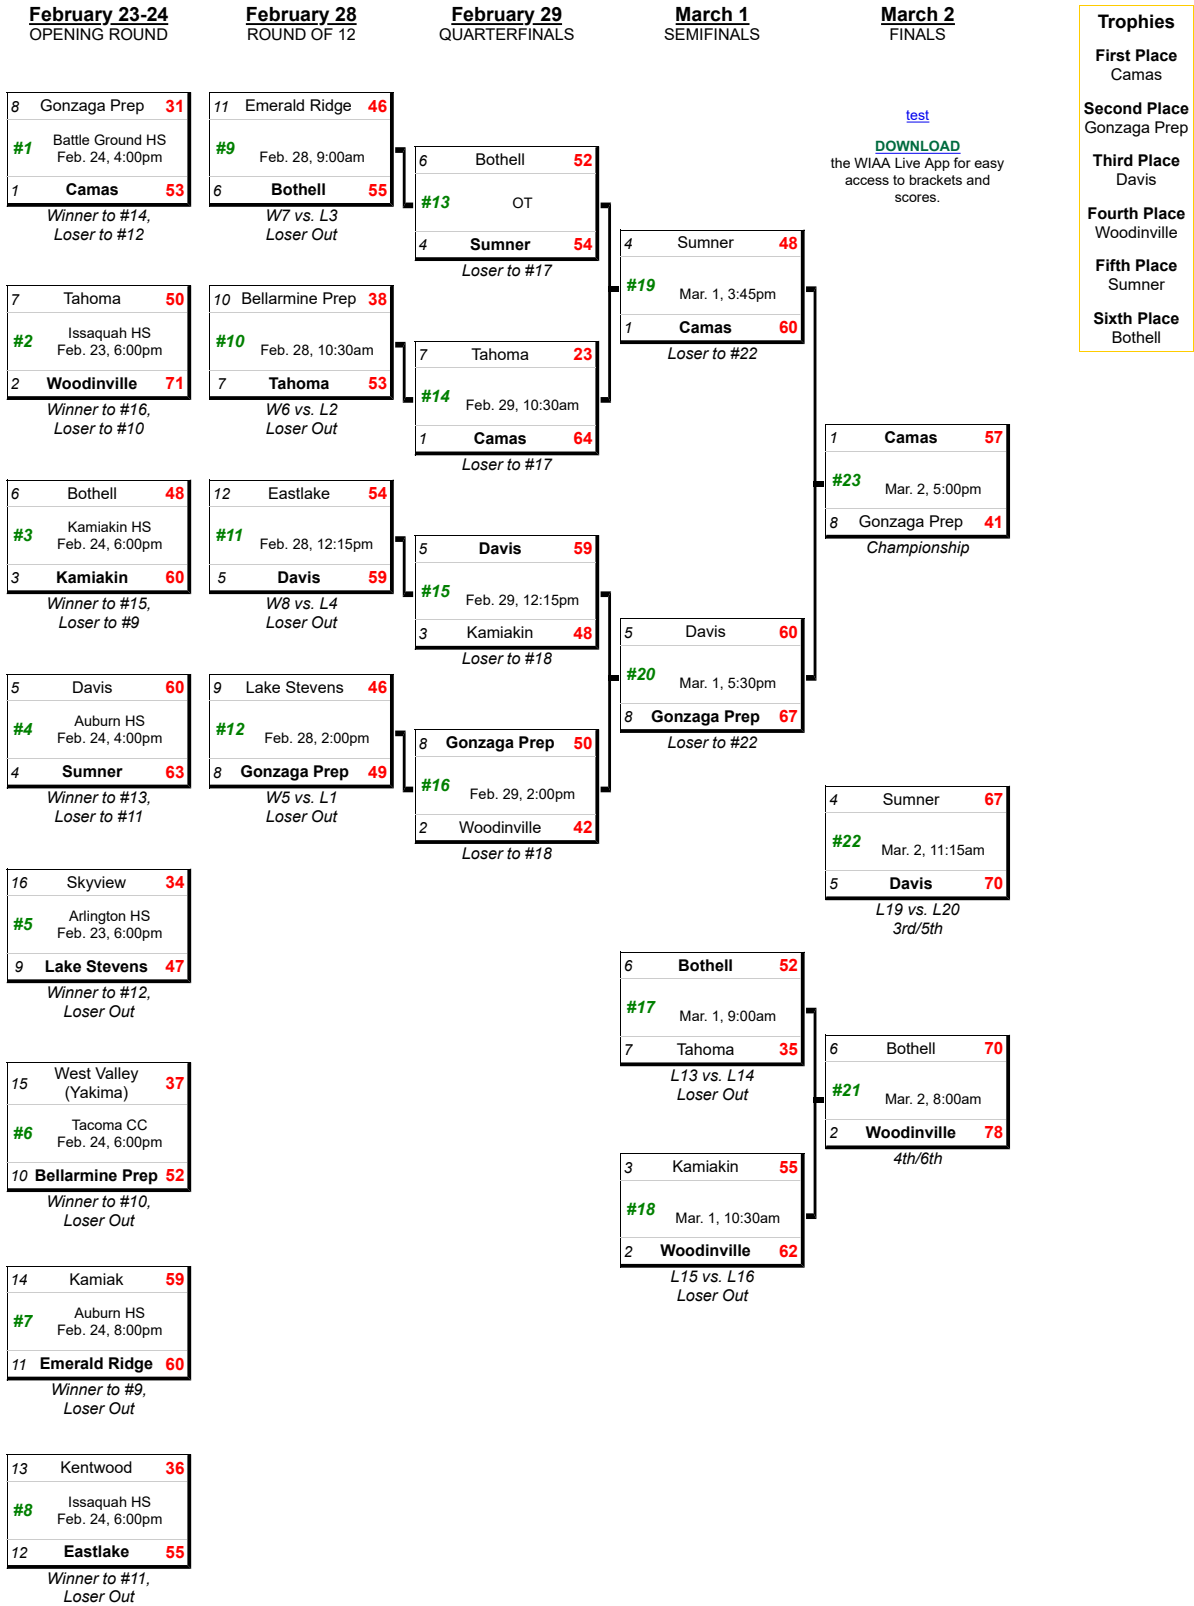

2024 4A Girls State Basketball

Tacoma Dome
Friday, February 23 - Saturday, March 2

Public View View: Bracket

CyberSports for Basketball - Tournament Summary

2024 4A Girls State Basketball

Tournament Standings