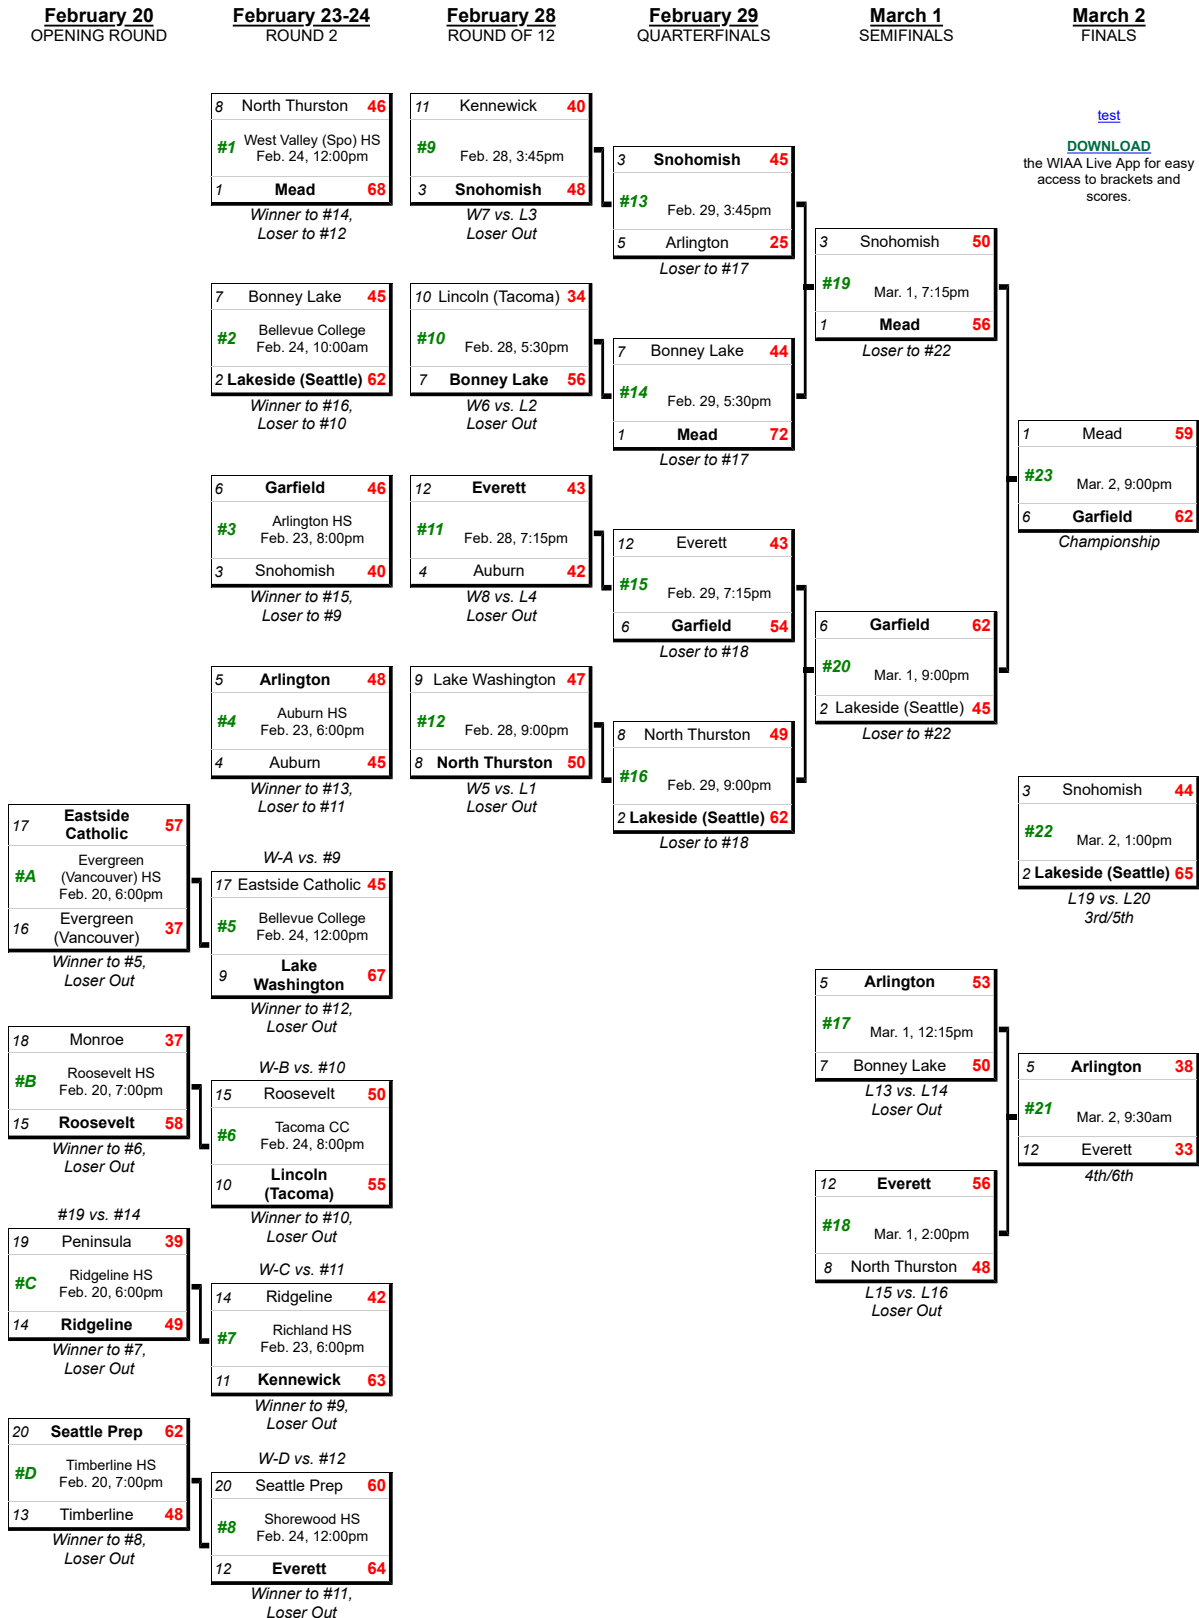

2024 3A Girls State Basketball

Tacoma Dome
Tuesday, February 20 - Saturday, March 2

Public View View: Bracket

- Trophies**
- First Place**
Garfield
 - Second Place**
Mead
 - Third Place**
Lakeside (Seattle)
 - Fourth Place**
Arlington
 - Fifth Place**
Snohomish
 - Sixth Place**
Everett