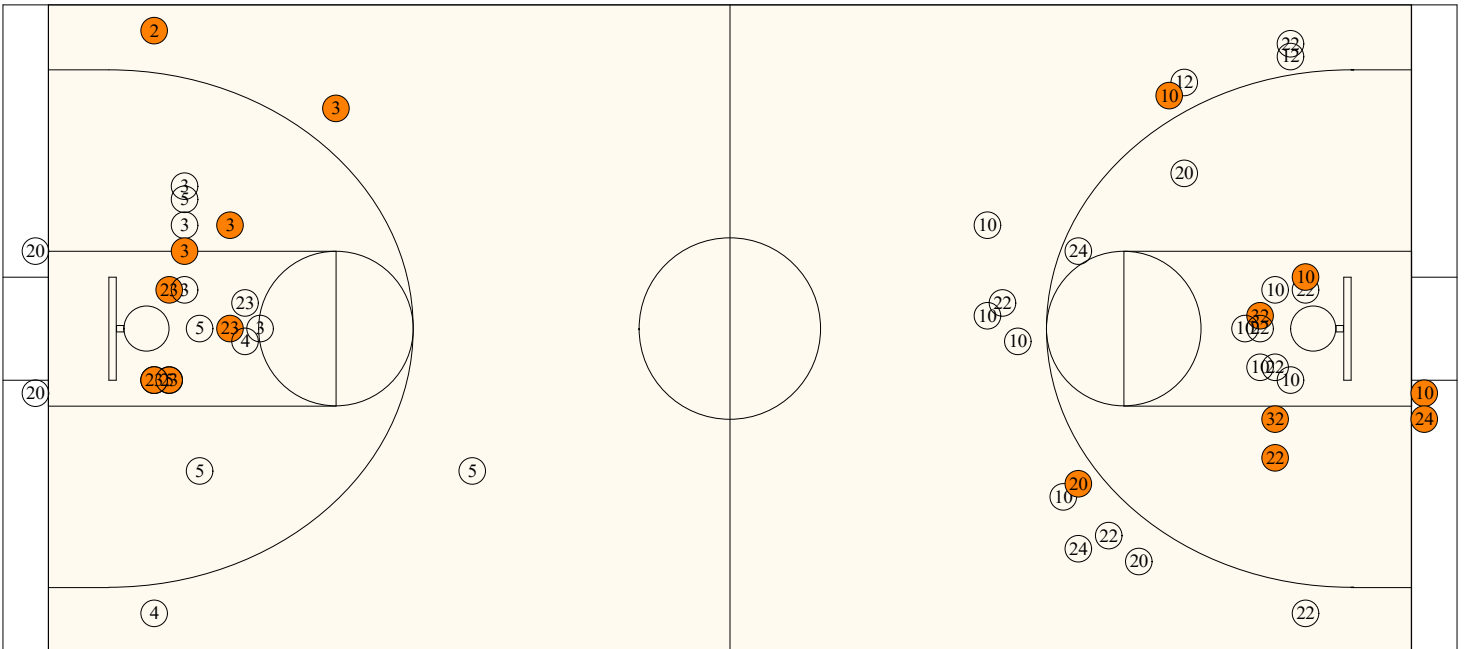

SECOND HALF

Napavine

2FG 6/20 (30.0%)	12	Pts/Shot	0.78
3FG 2/4 (50.0%)	6	2nd Eff Pts	7
TFG 8/24 (33.3%)		Pts off TO's	7
FT 4/8 (50.0%)	4	3Pt Eff	+30.0
Scoring Distribution: 2FG 54.5% 3FG 27.3% FT 18.2%			

Okanogan

2FG 6/15 (40.0%)	12	Pts/Shot	0.71
3FG 2/14 (14.3%)	6	2nd Eff Pts	5
TFG 8/29 (27.6%)		Pts off TO's	10
FT 4/4 (100%)	4	3Pt Eff	-12.4
Scoring Distribution: 2FG 54.5% 3FG 27.3% FT 18.2%