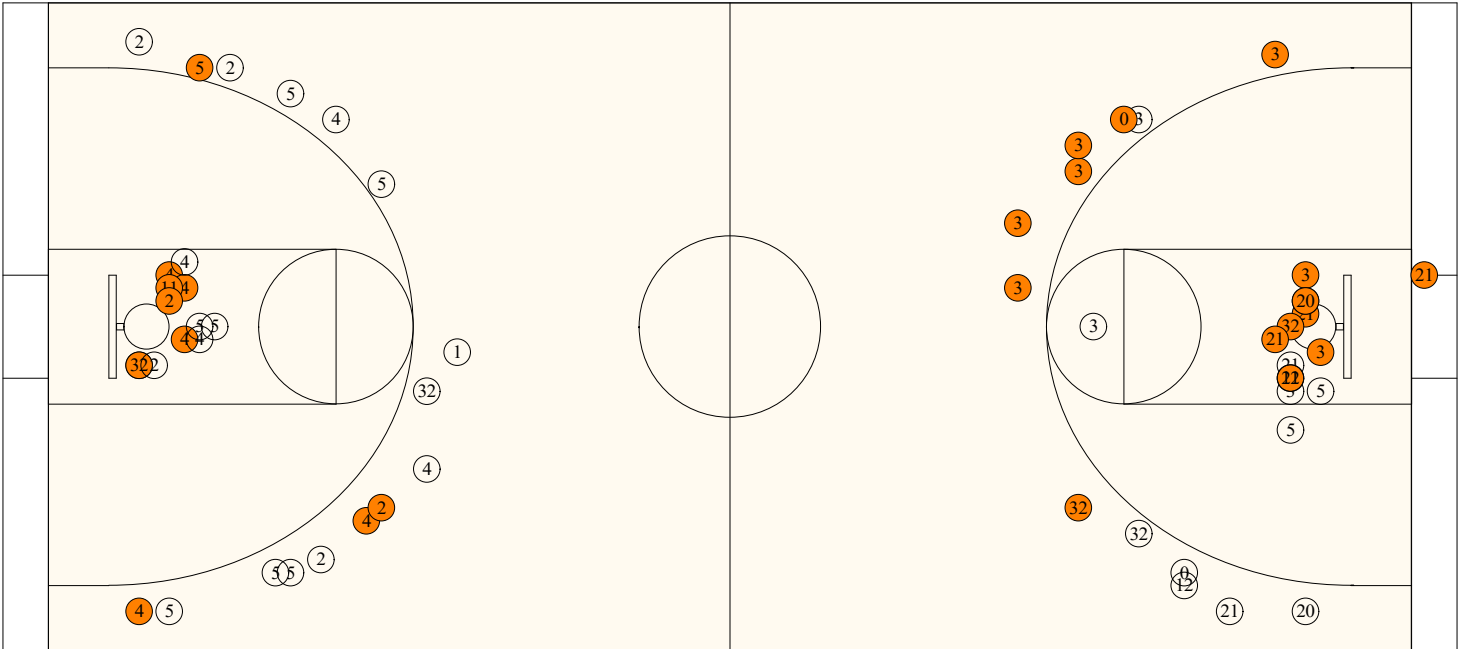

SECOND HALF

Adna

2FG 7/12 (58.3%)	14	Pts/Shot 1.05
3FG 4/16 (25.0%)	12	2nd Eff Pts 8
TFG 11/28 (39.3%)		Pts off TO's 10
FT 10/13 (76.9%)	10	3Pt Eff -13.9
Scoring Distribution: 2FG 38.9% 3FG 33.3% FT 27.8%		

Warden

2FG 9/15 (60.0%)	18	Pts/Shot 1.41
3FG 7/13 (53.8%)	21	2nd Eff Pts 6
TFG 16/28 (57.1%)		Pts off TO's 9
FT 5/6 (83.3%)	5	3Pt Eff +13.8
Scoring Distribution: 2FG 40.9% 3FG 47.7% FT 11.4%