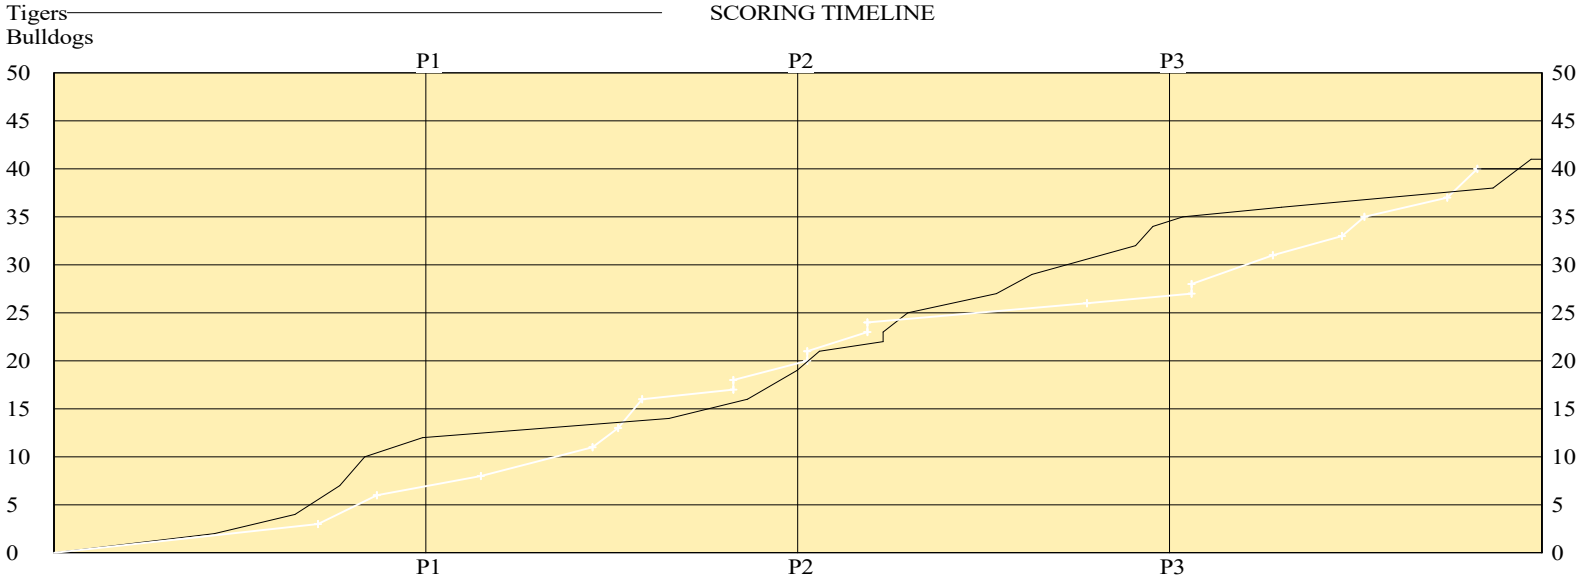

Largest Lead NHS 35 OHS 26 (9 pts) Lead Changes 6 Number of Ties 1