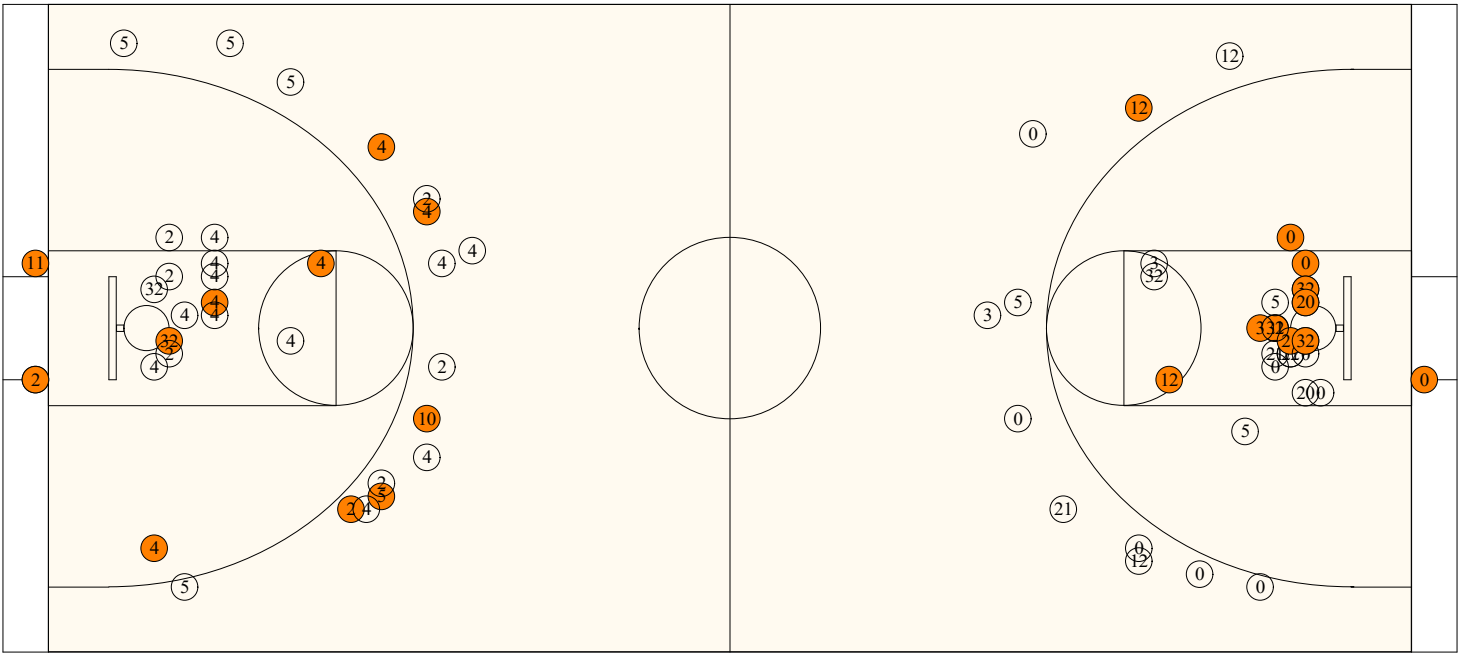

FIRST HALF

Adna

Shooting	Pts	Pts
2FG 7/18 (38.9%)	14	Pts/Shot 0.88
3FG 5/16 (31.3%)	15	2nd Eff Pts 4
TFG 12/34 (35.3%)		Pts off TO's 5
FT 3/5 (60.0%)	3	3Pt Eff +5.3
Scoring Distribution: 2FG 43.8% 3FG 46.9% FT 9.4%		

Warden

Shooting	Pts	Pts
2FG 12/25 (48.0%)	24	Pts/Shot 0.75
3FG 1/11 (9.09%)	3	2nd Eff Pts 8
TFG 13/36 (36.1%)		Pts off TO's 7
FT 3/8 (37.5%)	3	3Pt Eff -22.9
Scoring Distribution: 2FG 80.0% 3FG 10.0% FT 10.0%