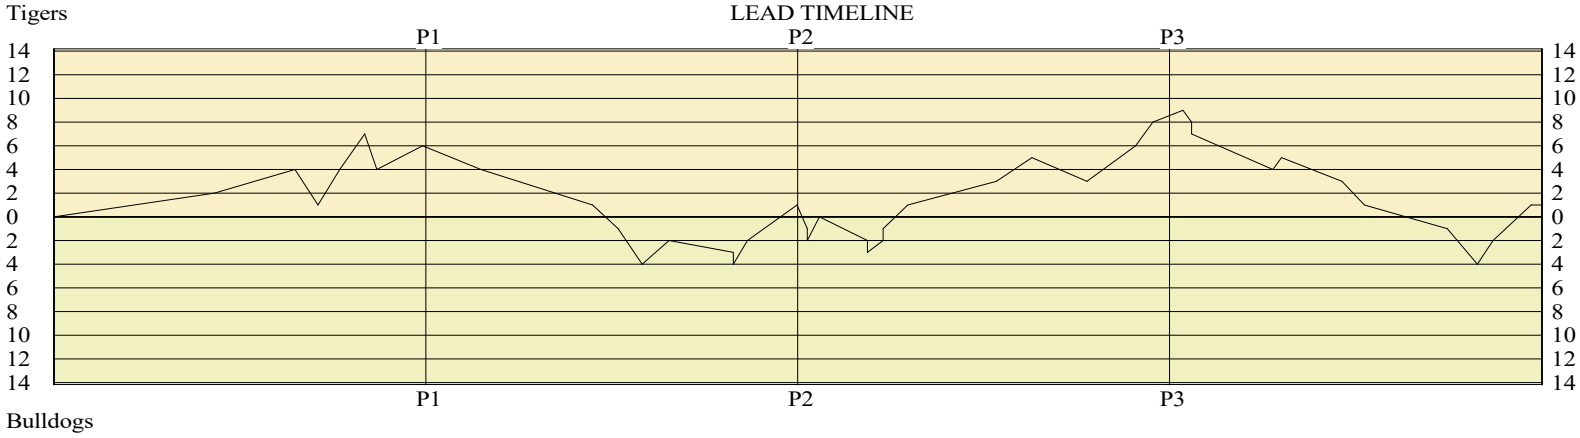

Largest Lead NHS 35 OHS 26 (9 pts) Lead Changes 6 Number of Ties 1