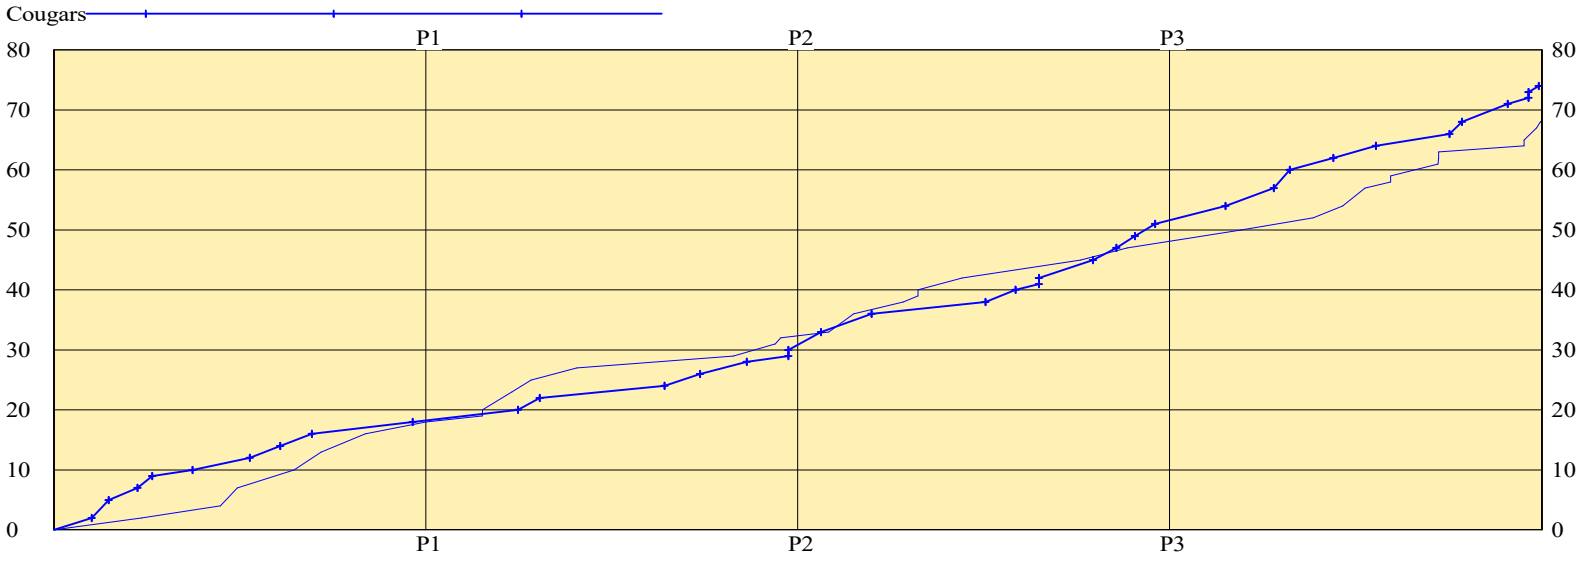

SCORING TIMELINE

Largest Lead AHS 50 WHS 60 (10 pts) Lead Changes 4 Number of Ties 7