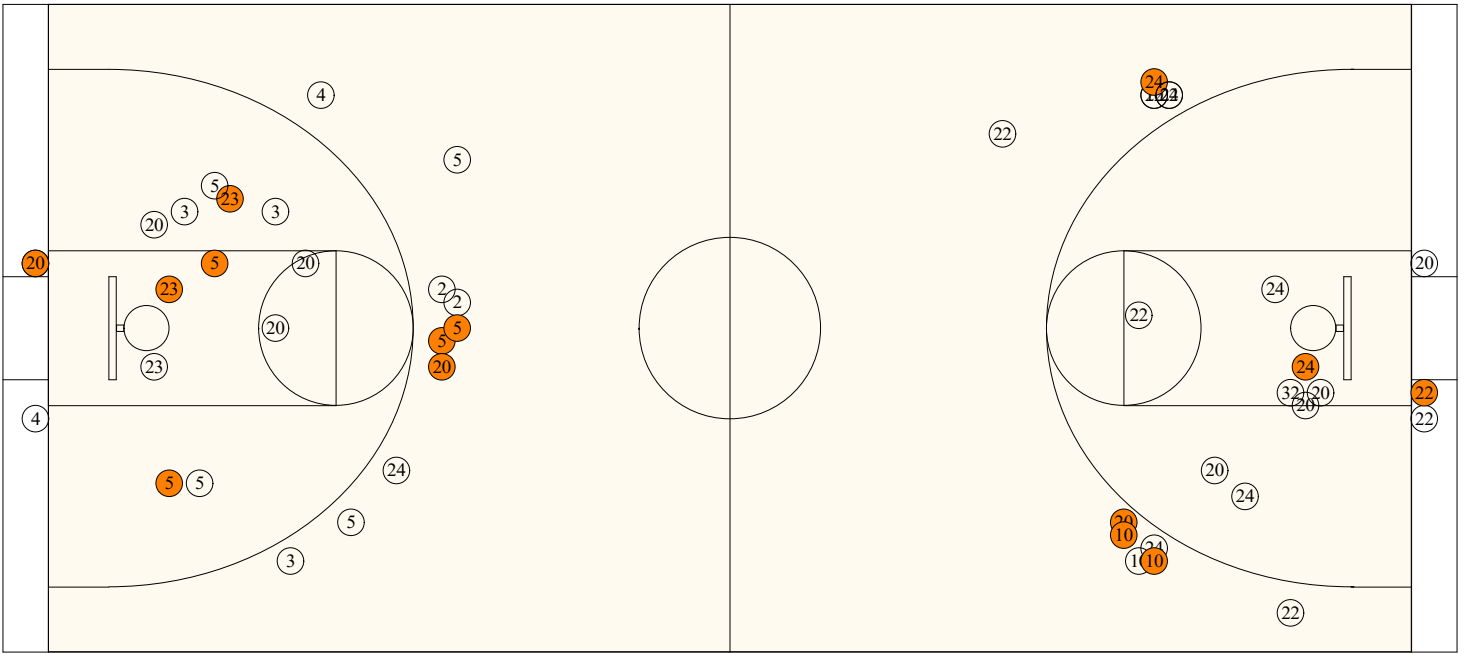

FIRST HALF

Napavine

Shooting	Pts	Pts	Pts
2FG 5/15 (33.3%)	10	Pts/Shot	0.73
3FG 3/10 (30.0%)	9	2nd Eff Pts	2
TFG 8/25 (32.0%)		Pts off TO's	2
FT 0/2 (0.00%)	0	3Pt Eff	+7.8
Scoring Distribution: 2FG 52.6% 3FG 47.4% FT 0.0%			

Okanogan

Shooting	Pts	Pts	Pts
2FG 2/11 (18.2%)	4	Pts/Shot	0.75
3FG 4/12 (33.3%)	12	2nd Eff Pts	7
TFG 6/23 (26.1%)		Pts off TO's	2
FT 2/2 (100%)	2	3Pt Eff	+21.2
Scoring Distribution: 2FG 22.2% 3FG 66.7% FT 11.1%