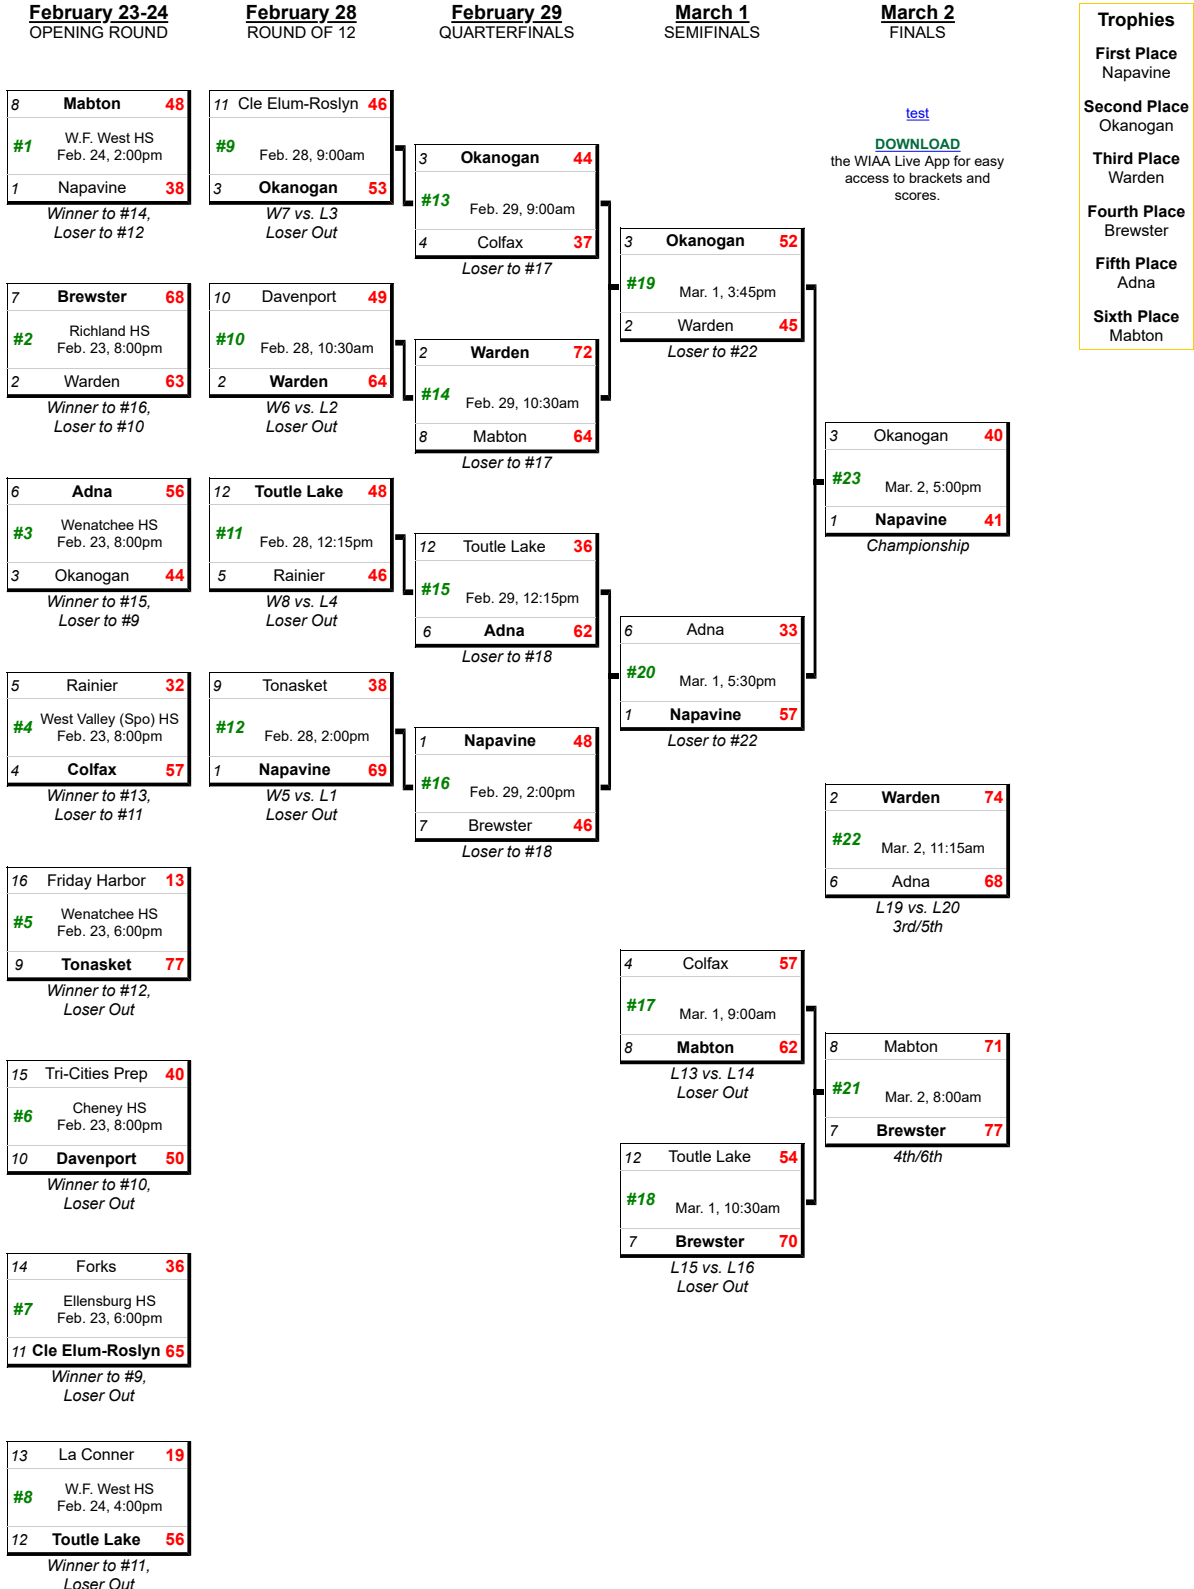

2024 2B Girls State Basketball

Spokane Arena
Friday, February 23 - Saturday, March 2

Public View View: Bracket

CyberSports for Basketball - Tournament Summary

2024 2B Girls State Basketball

Tournament Standings