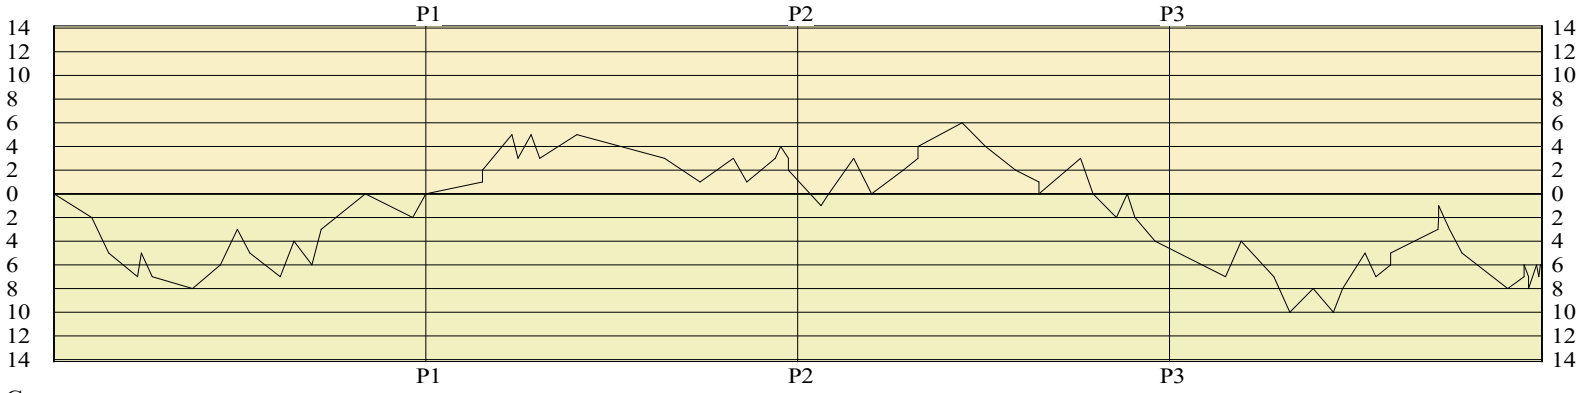

Pirates

LEAD TIMELINE

Cougars

Pirates