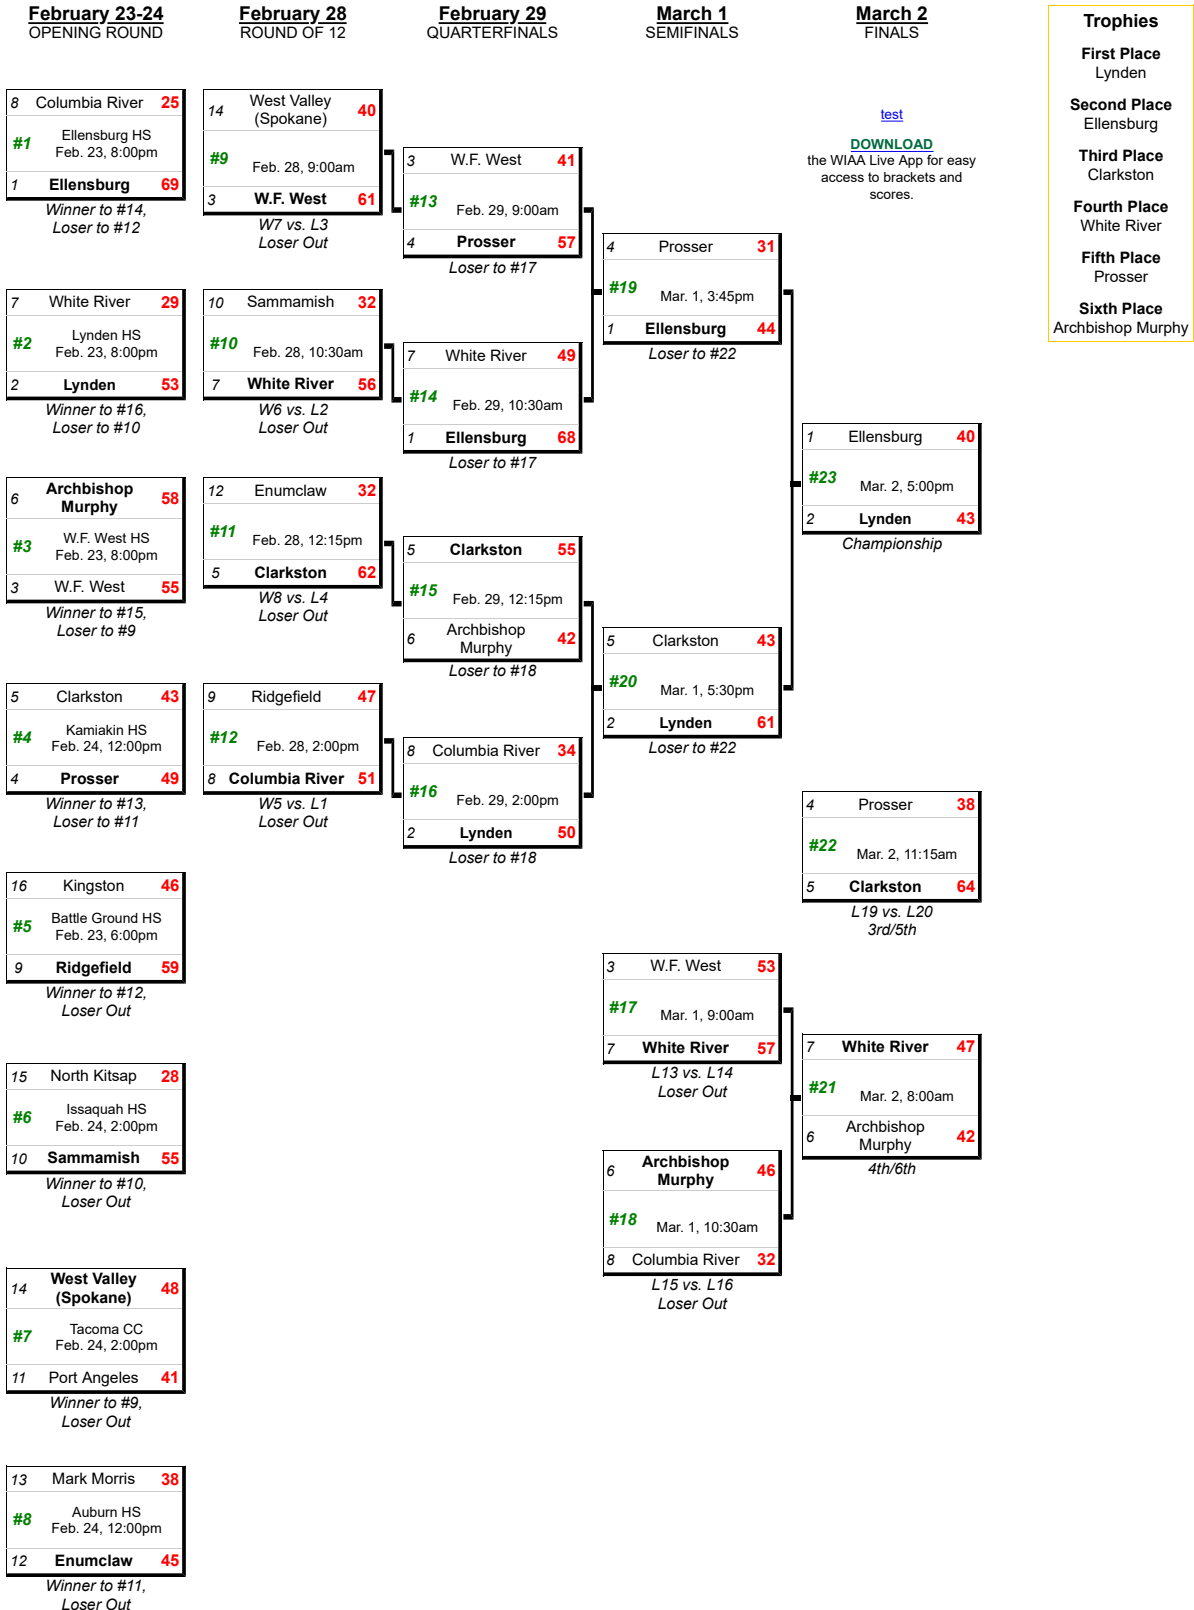

2024 2A Girls State Basketball

Yakima Valley SunDome
Friday, February 23 - Saturday, March 2

Public View View: Bracket

CyberSports for Basketball - Tournament Summary

2024 2A Girls State Basketball

Tournament Standings