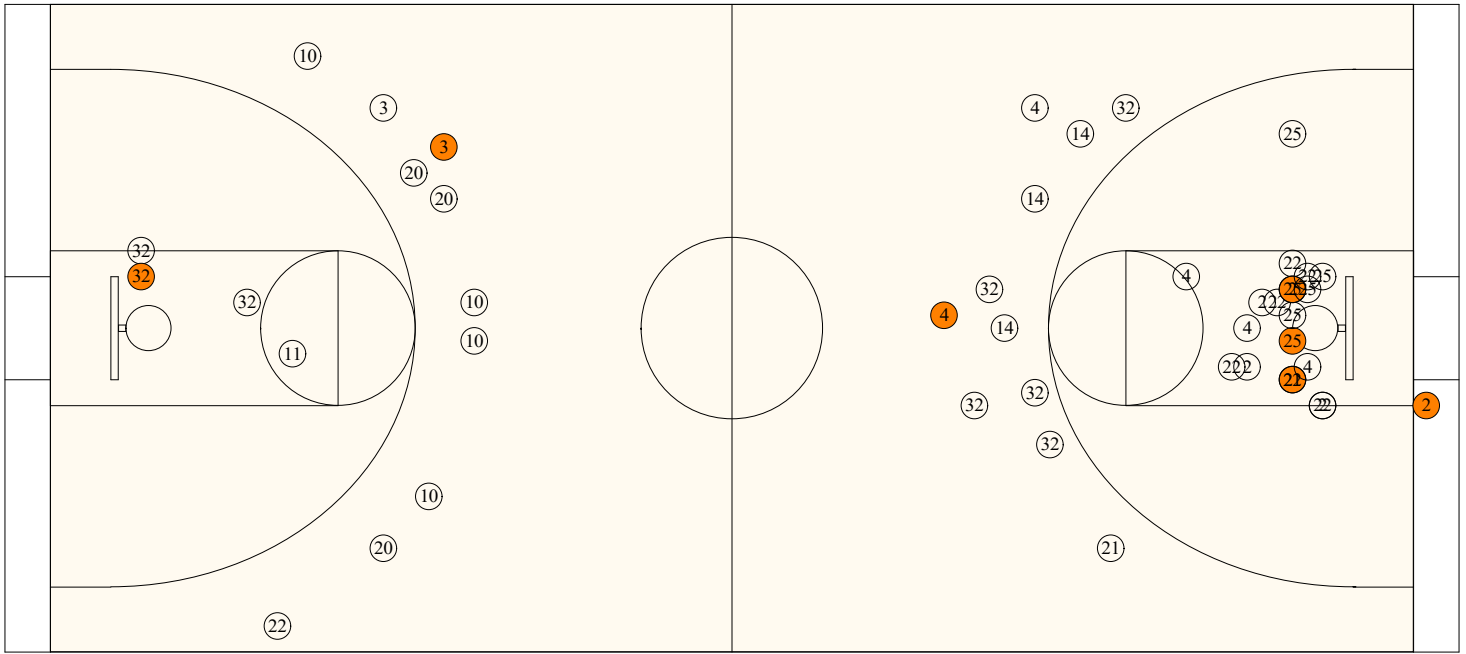

FIRST HALF

Mount Vernon Christian

Shooting	Pts	Pts/Shot	Pts
2FG 1/4 (25.0%)	2	0.43	
3FG 1/10 (10.0%)	3	0	
TFG 2/14 (14.3%)		2	
FT 2/4 (50.0%)	2	-6.7	
Scoring Distribution: 2FG 28.6% 3FG 42.9% FT 28.6%			

Neah Bay

Shooting	Pts	Pts/Shot	Pts
2FG 4/21 (19.0%)	8	0.36	
3FG 1/11 (9.09%)	3	8	
TFG 5/32 (15.6%)		7	
FT 1/2 (50.0%)	1	-3.6	
Scoring Distribution: 2FG 66.7% 3FG 25.0% FT 8.3%