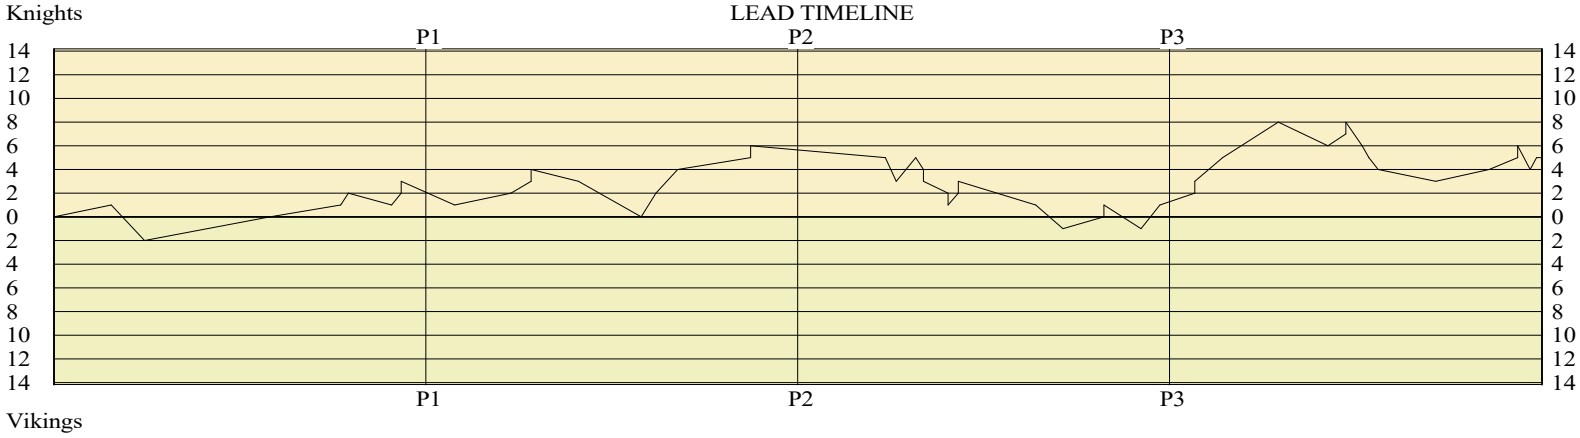

WIAA Basketball Stats Basketball - Scoring Timeline Report
Sunnyside Christian Knights vs. Garfield-Palouse Vikings
DATE: 3/01/2024 TIME: 2:00 PM SITE: Unknown

Largest Lead SsCHS 31 GPHS 23 (8 pts) Lead Changes 6 Number of Ties 3

WIAA Basketball Stats Basketball - Game Box Score

Neah Bay Red Devils vs. Crosspoint Warriors

Date: 3/01/2024 Time: 7:15 PM Site: Unknown Attendance: Unknown

Visitors: Crosspoint Warriors

##	Name	P	TFG	2FG	3 Pt	FT	PTS	ORB	DRB	TR	PF	FD	AST	AA	TO	BS	ST	DA	MIN	
3	Maggie Fraser	G	0/0	0/0	0/0	0/0	0	0	0	0	0	0	0	0	0	0	0	0	0	3:12
4	* Anna Kuske	G	3/11	0/6	3/5	1/2	10	0	0	0	2	1	0	0	3	0	0	0	30:28	
10	* Momoyo Iwata	G	2/10	2/9	0/1	3/4	7	1	3	4	5	1	1	0	1	0	1	0	22:26	
11	Halle Kuske	G/F	0/0	0/0	0/0	0/0	0	0	0	0	0	0	0	0	0	0	0	0	0:27	
12	Libby Parker	G	0/5	0/3	0/2	0/0	0	0	0	0	2	0	0	0	1	0	0	0	18:28	
15	* Kaylee Ajanovic	G	2/3	2/3	0/0	0/0	4	2	3	5	1	0	0	0	3	0	0	0	15:35	
20	* Lucia Wasson	G	2/9	2/7	0/2	1/2	5	1	1	2	2	1	3	0	3	0	0	0	28:30	
21	* Riya Tobosa	F/C	2/10	2/7	0/3	4/6	8	1	3	4	3	4	0	0	5	1	2	1	28:40	
22	Emilie Ellis	G/F	0/0	0/0	0/0	0/0	0	0	0	0	0	0	0	0	0	0	0	0	4:22	
24	Stella Crollard	G	0/0	0/0	0/0	0/0	0	0	0	0	0	0	0	0	1	0	0	0	4:48	
25	Katy Kuske	G	0/0	0/0	0/0	0/1	0	0	0	0	0	0	0	0	0	0	0	0	1:32	
42	Evalynn Hurd	F	0/0	0/0	0/0	0/0	0	0	0	0	0	0	0	0	0	0	0	0	1:32	
Team								7	4	11					7					
Totals			11/48	8/35	3/13	9/15	34	12	14	26	15	7	4	0	24	1	3	1	160	
2 PT FG		1st Half	5/19	26.3%	2nd Half	3/16	18.8%	Game	8/35	22.9%										
3 PT FG		1st Half	3/8	37.5%	2nd Half	0/5	0.00%	Game	3/13	23.1%										
Free Throws		1st Half	2/4	50.0%	2nd Half	7/11	63.6%	Game	9/15	60.0%										

Home: Neah Bay Red Devils

##	Name	P	TFG	2FG	3 Pt	FT	PTS	ORB	DRB	TR	PF	FD	AST	AA	TO	BS	ST	DA	MIN
2	* Angel Halttunen		1/4	1/3	0/1	0/0	2	2	2	4	1	1	1	0	2	0	1	0	23:31
4	Qwaapeys Greene		3/5	3/4	0/1	1/2	7	1	1	2	2	2	0	0	1	0	1	0	18:30
11	Brianna McGimpsey		1/2	0/1	1/1	0/0	3	0	0	0	0	0	0	0	0	0	0	0	2:05
13	Danica Halttunen		0/2	0/1	0/1	0/0	0	0	0	0	0	0	0	0	0	0	0	0	2:05
14	* Cerise Moss		3/9	1/4	2/5	0/0	8	2	6	8	3	1	1	0	2	0	2	0	24:14
20	Caylee Moss		1/1	1/1	0/0	0/0	2	0	0	0	0	0	0	0	0	0	1	0	2:05
21	Wiinuk Martin		0/0	0/0	0/0	0/0	0	1	2	3	3	0	0	0	2	1	0	1	9:36
22	* Amber Swan		10/19	10/18	0/1	2/4	22	1	6	7	1	1	6	0	2	0	2	0	30:19
25	* Ezrah Ray		7/14	7/14	0/0	1/2	15	2	3	5	2	1	1	0	2	1	3	0	24:08
32	* Ryana Moss		4/11	4/5	0/6	0/0	8	4	3	7	4	0	2	0	1	1	1	1	23:27
Team								7	5	12					2				
Totals			30/67	27/51	3/16	4/8	67	20	28	48	16	6	11	0	14	3	11	2	160
2 PT FG		1st Half	9/25	36.0%	2nd Half	18/26	69.2%	Game	27/51	52.9%									
3 PT FG		1st Half	2/8	25.0%	2nd Half	1/8	12.5%	Game	3/16	18.8%									
Free Throws		1st Half	0/3	0.00%	2nd Half	4/5	80.0%	Game	4/8	50.0%									

Free Throw Pts	CpHS 9	Nea 4	3Pt Points	CpHS 9	Nea 9	Pts/Possession	CpHS 0.50	Nea 1.09
Pts off Turnovers	6	17	2nd Chance Points	7	8	Pts off Bench	0	12
Total Rebounds	26	48	Team Rebounds	11	12	Dead Ball Reb	7	4
Off Rebound %	30.0	58.8	Def Rebound %	41.2	70.0	Total Rebound %	35.1	64.9
3Pt Efficiency	+7.8	-16.5	Def. Stops	28	52	Pts/Shot	0.61	0.94
Effective FG%	26.0	47.0	FT Rate	0.18	0.06	Points in Paint	10	46
Technical Fouls	CpHS	Nea	None	None				
Officials	Bruce Jones, Rudy Franco, Kent Stanford							

	Qtr 1	Qtr 2	Qtr 3	Qtr 4	OT 1	OT 2	OT 3	OT 4	Total
Crosspoint Warriors	14	7	12	1	0	0	0	0	34
Neah Bay Red Devils	13	11	16	27	0	0	0	0	67

Largest Lead Nea 67 CpHS 34 (33 pts) **Lead Changes** 4 **Number of Ties** 1
Longest Run Nea 27-1 CpHS 10-2
Comments: None