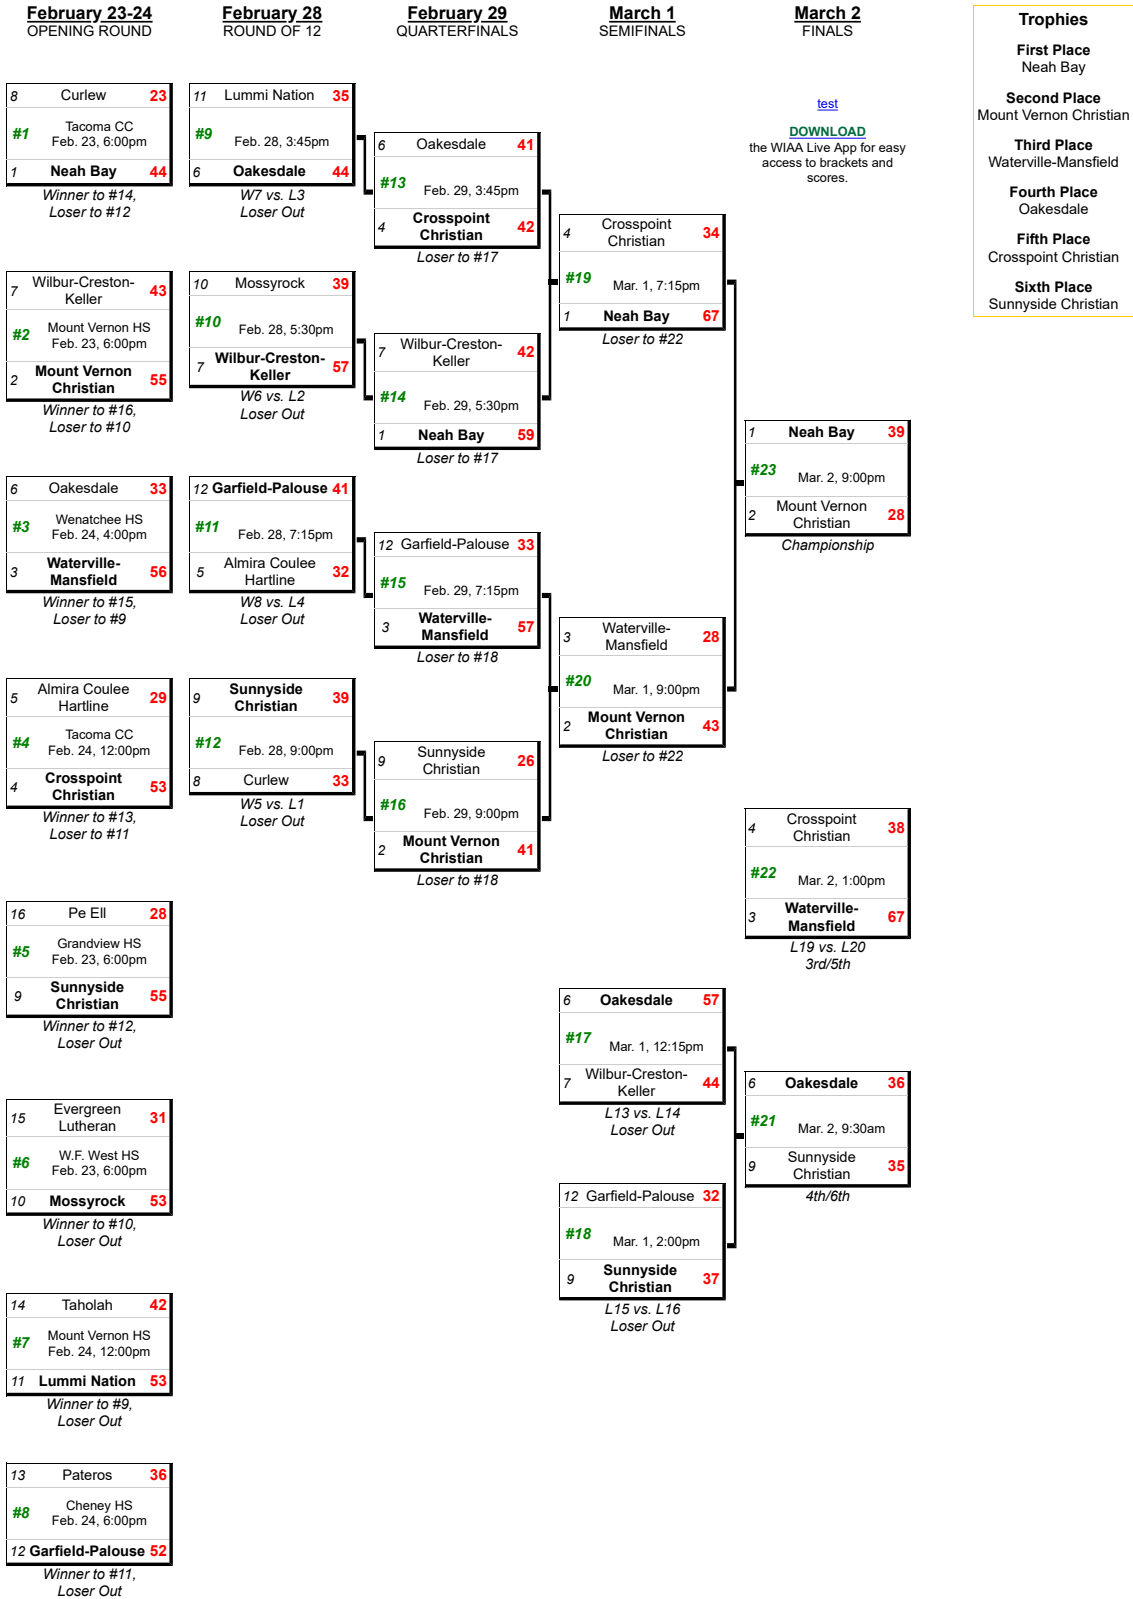

2024 1B Girls State Basketball

Spokane Arena
Friday, February 23 - Saturday, March 2

Public View View: Bracket

CyberSports for Basketball - Tournament Summary

2024 1B Girls State Basketball

Tournament Standings