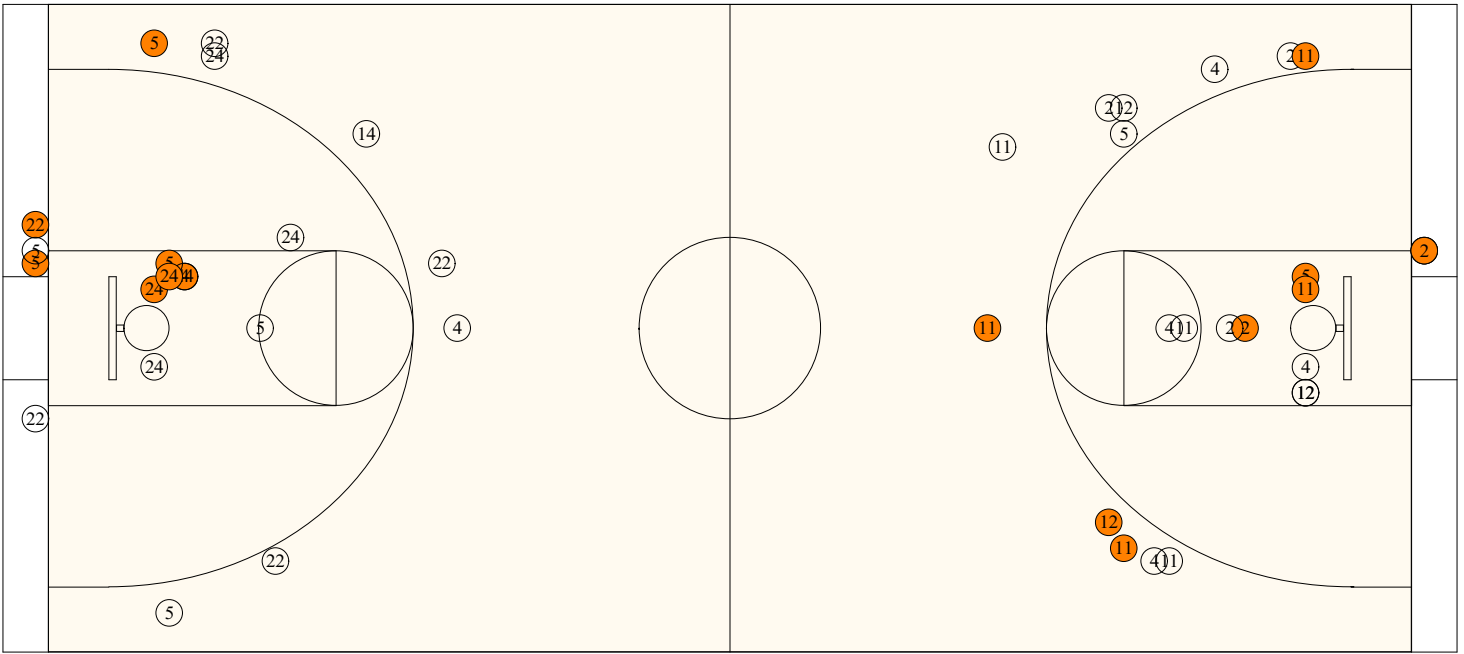

FIRST HALF

Sunnyside Christian

Shooting	Pts	Pts	
2FG 6/12 (50.0%)	12	Pts/Shot	0.85
3FG 1/8 (12.5%)	3	2nd Eff Pts	0
TFG 7/20 (35.0%)		Pts off TO's	5
FT 3/3 (100%)	3	3Pt Eff	-20.8
Scoring Distribution: 2FG 66.7% 3FG 16.7% FT 16.7%			

Oakesdale

Shooting	Pts	Pts	
2FG 5/12 (41.7%)	10	Pts/Shot	0.92
3FG 4/12 (33.3%)	12	2nd Eff Pts	2
TFG 9/24 (37.5%)		Pts off TO's	9
FT 1/2 (50.0%)	1	3Pt Eff	+5.6
Scoring Distribution: 2FG 43.5% 3FG 52.2% FT 4.3%