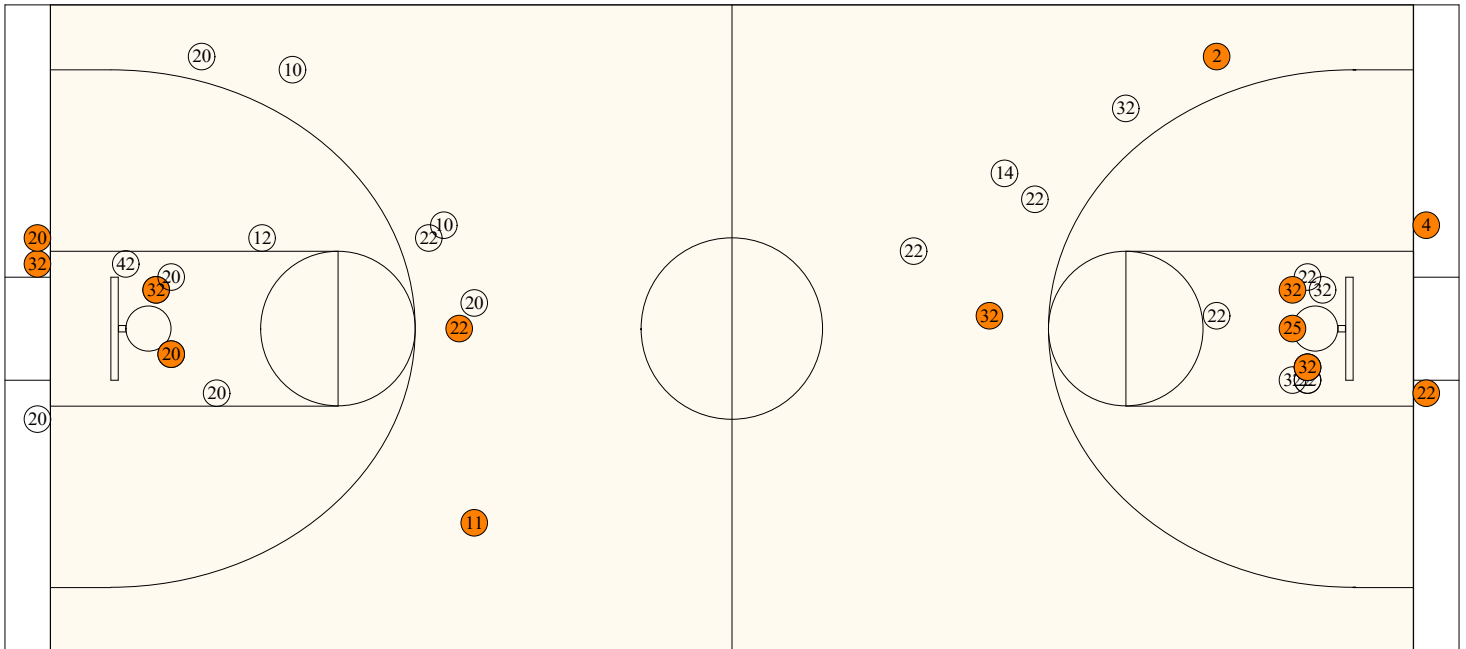

SECOND HALF

Mount Vernon Christian

2FG	3FG	TFG	FT	Pts	Pts/Shot	2nd Eff Pts	Pts off TO's	3Pt Eff
5/11 (45.5%)	2/7 (28.6%)	7/18 (38.9%)	5/10 (50.0%)	10	0.91	5	0	-1.7
Scoring Distribution: 2FG 47.6% 3FG 28.6% FT 23.8%								

Neah Bay

2FG	3FG	TFG	FT	Pts	Pts/Shot	2nd Eff Pts	Pts off TO's	3Pt Eff
7/13 (53.8%)	2/6 (33.3%)	9/19 (47.4%)	7/11 (63.6%)	14	1.12	4	4	-2.6
Scoring Distribution: 2FG 51.9% 3FG 22.2% FT 25.9%