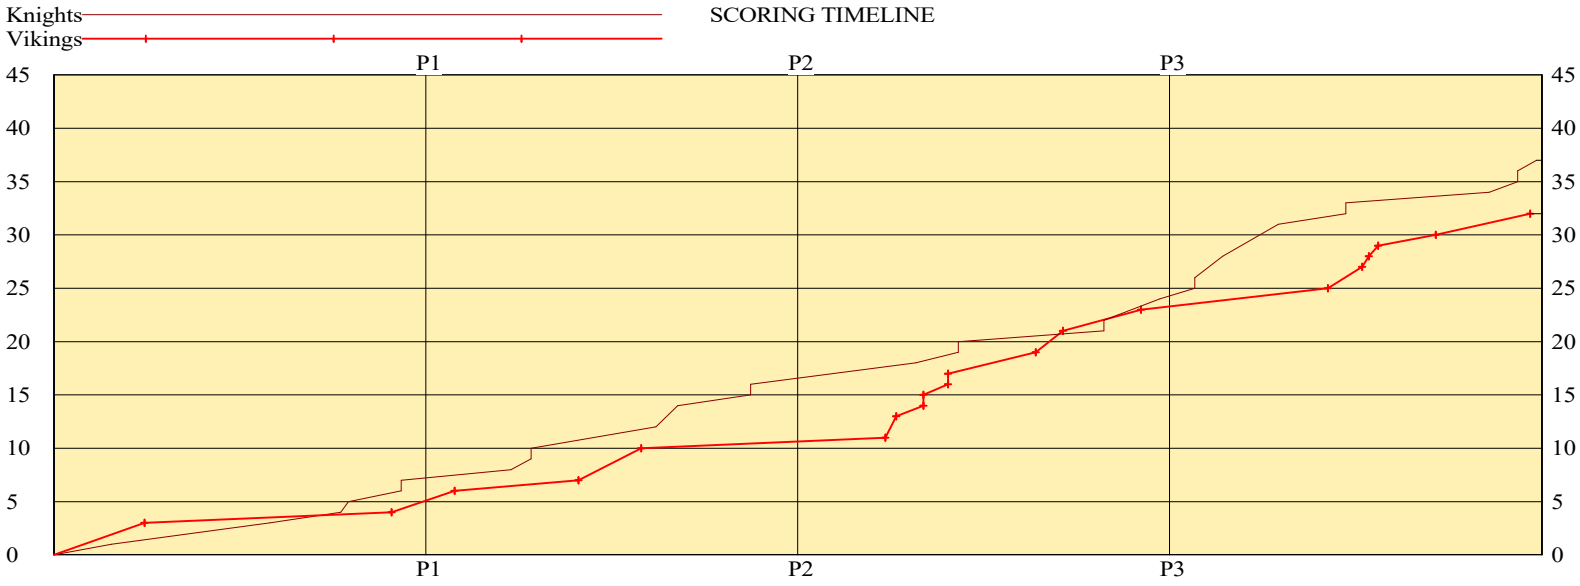

WIAA Basketball Stats Basketball - Scoring Timeline Report
Sunnyside Christian Knights vs. Garfield-Palouse Vikings
DATE: 3/01/2024 TIME: 2:00 PM SITE: Unknown

Largest Lead SsCHS 31 GPHS 23 (8 pts) Lead Changes 6 Number of Ties 3

WIAA Basketball Stats Basketball - Game Box Score

Neah Bay Red Devils vs. Crosspoint Warriors

Date: 3/01/2024 Time: 7:15 PM Site: Unknown Attendance: Unknown

Visitors: Crosspoint Warriors

##	Name	P	TFG	2FG	3 Pt	FT	PTS	ORB	DRB	TR	PF	FD	AST	AA	TO	BS	ST	DA	MIN	
3	Maggie Fraser	G	0/0	0/0	0/0	0/0	0	0	0	0	0	0	0	0	0	0	0	0	0	3:12
4	* Anna Kuske	G	3/11	0/6	3/5	1/2	10	0	0	0	2	1	0	0	3	0	0	0	30:28	
10	* Momoyo Iwata	G	2/10	2/9	0/1	3/4	7	1	3	4	5	1	1	0	1	0	1	0	22:26	
11	Halle Kuske	G/F	0/0	0/0	0/0	0/0	0	0	0	0	0	0	0	0	0	0	0	0	0:27	
12	Libby Parker	G	0/5	0/3	0/2	0/0	0	0	0	0	2	0	0	0	1	0	0	0	18:28	
15	* Kaylee Ajanovic	G	2/3	2/3	0/0	0/0	4	2	3	5	1	0	0	0	3	0	0	0	15:35	
20	* Lucia Wasson	G	2/9	2/7	0/2	1/2	5	1	1	2	2	1	3	0	3	0	0	0	28:30	
21	* Riya Tobosa	F/C	2/10	2/7	0/3	4/6	8	1	3	4	3	4	0	0	5	1	2	1	28:40	
22	Emilie Ellis	G/F	0/0	0/0	0/0	0/0	0	0	0	0	0	0	0	0	0	0	0	0	4:22	
24	Stella Crollard	G	0/0	0/0	0/0	0/0	0	0	0	0	0	0	0	0	1	0	0	0	4:48	
25	Katy Kuske	G	0/0	0/0	0/0	0/1	0	0	0	0	0	0	0	0	0	0	0	0	1:32	
42	Evalynn Hurd	F	0/0	0/0	0/0	0/0	0	0	0	0	0	0	0	0	0	0	0	0	1:32	
Team								7	4	11					7					
Totals			11/48	8/35	3/13	9/15	34	12	14	26	15	7	4	0	24	1	3	1	160	
2 PT FG		1st Half	5/19	26.3%	2nd Half	3/16	18.8%	Game	8/35	22.9%										
3 PT FG		1st Half	3/8	37.5%	2nd Half	0/5	0.00%	Game	3/13	23.1%										
Free Throws		1st Half	2/4	50.0%	2nd Half	7/11	63.6%	Game	9/15	60.0%										

Home: Neah Bay Red Devils

##	Name	P	TFG	2FG	3 Pt	FT	PTS	ORB	DRB	TR	PF	FD	AST	AA	TO	BS	ST	DA	MIN
2	* Angel Halttunen		1/4	1/3	0/1	0/0	2	2	2	4	1	1	1	0	2	0	1	0	23:31
4	Qwaapeys Greene		3/5	3/4	0/1	1/2	7	1	1	2	2	2	0	0	1	0	1	0	18:30
11	Brianna McGimpsey		1/2	0/1	1/1	0/0	3	0	0	0	0	0	0	0	0	0	0	0	2:05
13	Danica Halttunen		0/2	0/1	0/1	0/0	0	0	0	0	0	0	0	0	0	0	0	0	2:05
14	* Cerise Moss		3/9	1/4	2/5	0/0	8	2	6	8	3	1	1	0	2	0	2	0	24:14
20	Caylee Moss		1/1	1/1	0/0	0/0	2	0	0	0	0	0	0	0	0	0	1	0	2:05
21	Wiinuk Martin		0/0	0/0	0/0	0/0	0	1	2	3	3	0	0	0	2	1	0	1	9:36
22	* Amber Swan		10/19	10/18	0/1	2/4	22	1	6	7	1	1	6	0	2	0	2	0	30:19
25	* Ezrah Ray		7/14	7/14	0/0	1/2	15	2	3	5	2	1	1	0	2	1	3	0	24:08
32	* Ryana Moss		4/11	4/5	0/6	0/0	8	4	3	7	4	0	2	0	1	1	1	1	23:27
Team								7	5	12					2				
Totals			30/67	27/51	3/16	4/8	67	20	28	48	16	6	11	0	14	3	11	2	160
2 PT FG		1st Half	9/25	36.0%	2nd Half	18/26	69.2%	Game	27/51	52.9%									
3 PT FG		1st Half	2/8	25.0%	2nd Half	1/8	12.5%	Game	3/16	18.8%									
Free Throws		1st Half	0/3	0.00%	2nd Half	4/5	80.0%	Game	4/8	50.0%									

Free Throw Pts	CpHS 9	Nea 4	3Pt Points	CpHS 9	Nea 9	Pts/Possession	CpHS 0.50	Nea 1.09
Pts off Turnovers	6	17	2nd Chance Points	7	8	Pts off Bench	0	12
Total Rebounds	26	48	Team Rebounds	11	12	Dead Ball Reb	7	4
Off Rebound %	30.0	58.8	Def Rebound %	41.2	70.0	Total Rebound %	35.1	64.9
3Pt Efficiency	+7.8	-16.5	Def. Stops	28	52	Pts/Shot	0.61	0.94
Effective FG%	26.0	47.0	FT Rate	0.18	0.06	Points in Paint	10	46
Technical Fouls	CpHS	Nea	None	None				
Officials	Bruce Jones, Rudy Franco, Kent Stanford							

	Qtr 1	Qtr 2	Qtr 3	Qtr 4	OT 1	OT 2	OT 3	OT 4	Total
Crosspoint Warriors	14	7	12	1	0	0	0	0	34
Neah Bay Red Devils	13	11	16	27	0	0	0	0	67

Largest Lead Nea 67 CpHS 34 (33 pts) **Lead Changes** 4 **Number of Ties** 1
Longest Run Nea 27-1 CpHS 10-2
Comments: None