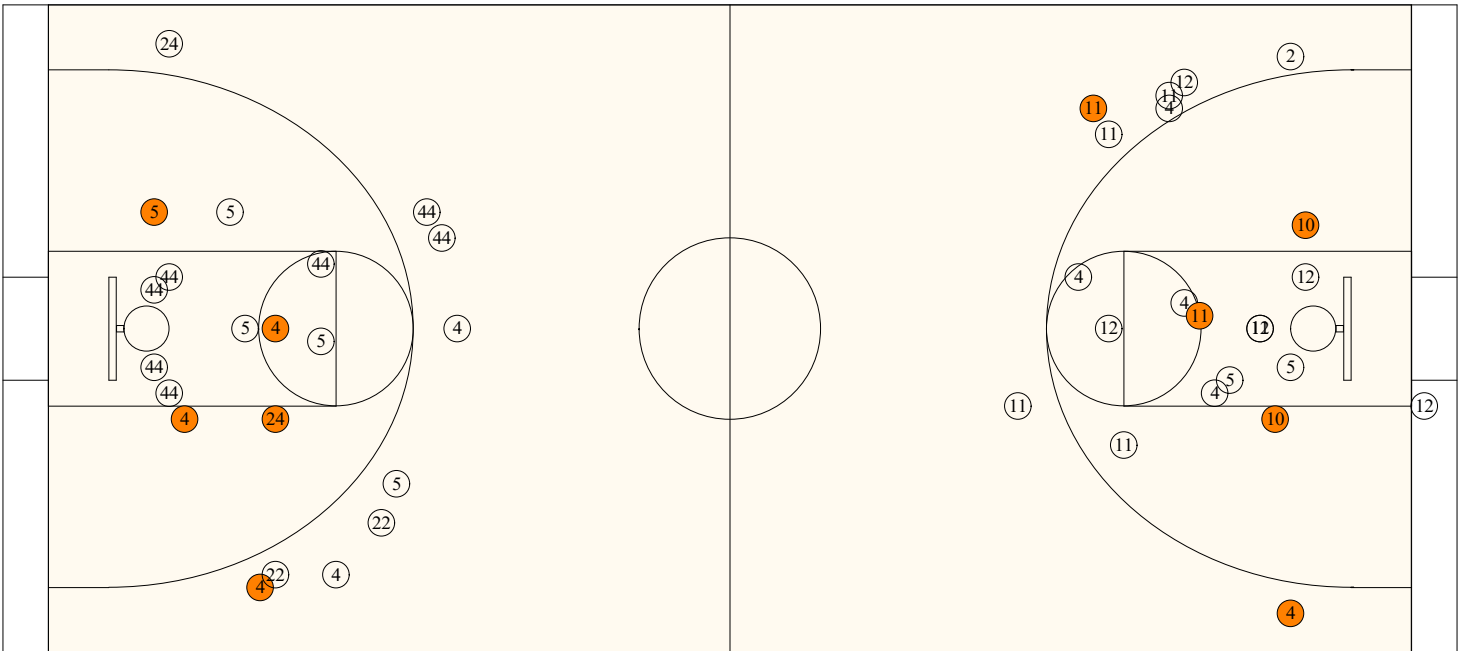

SECOND HALF

Sunnyside Christian

2FG 4/12 (33.3%)	8ts	Pts/Shot	0.70
3FG 1/9 (11.1%)	3	2nd Eff Pts	2
TFG 5/21 (23.8%)		Pts off TO's	4
FT 6/6 (100%)	6	3Pt Eff	-11.1
Scoring Distribution: 2FG 47.1% 3FG 17.6% FT 35.3%			

Oakesdale

2FG 3/14 (21.4%)	6ts	Pts/Shot	0.54
3FG 2/8 (25.0%)	6	2nd Eff Pts	0
TFG 5/22 (22.7%)		Pts off TO's	3
FT 1/4 (25.0%)	1	3Pt Eff	+10.7
Scoring Distribution: 2FG 46.2% 3FG 46.2% FT 7.7%