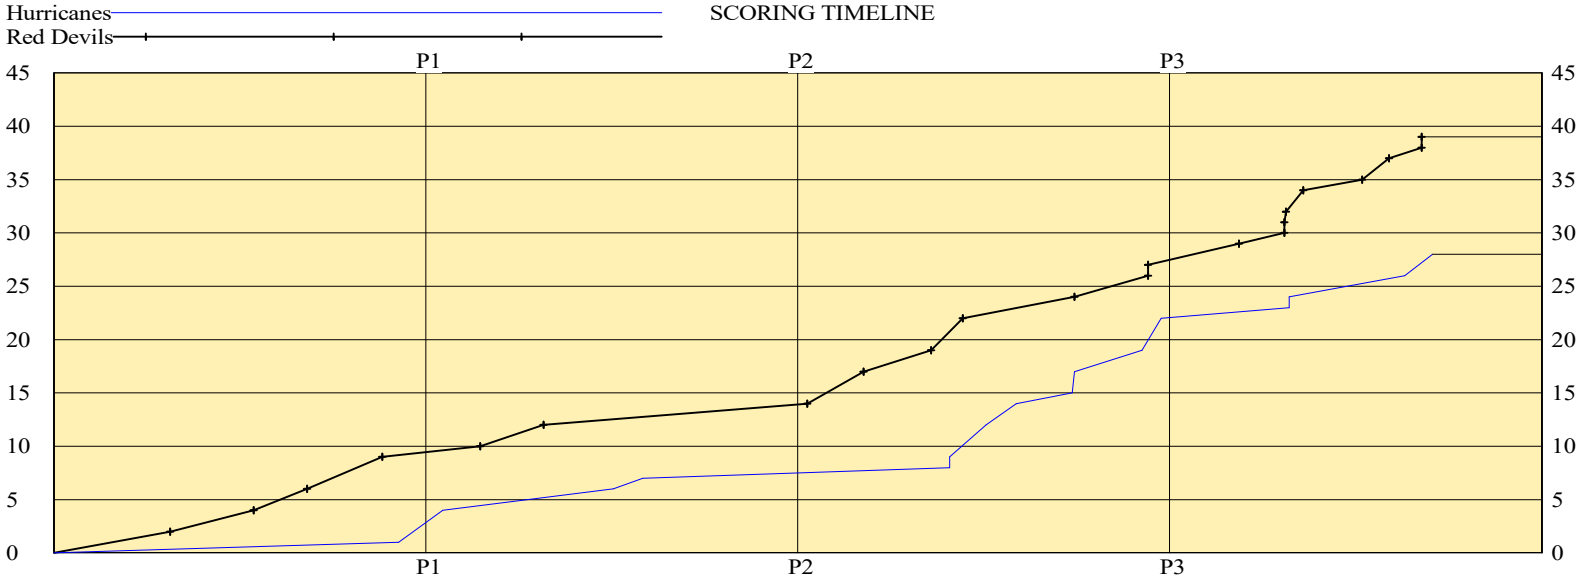

Largest Lead MVCHS 9 Nea 22 (13 pts) Lead Changes 0 Number of Ties 0