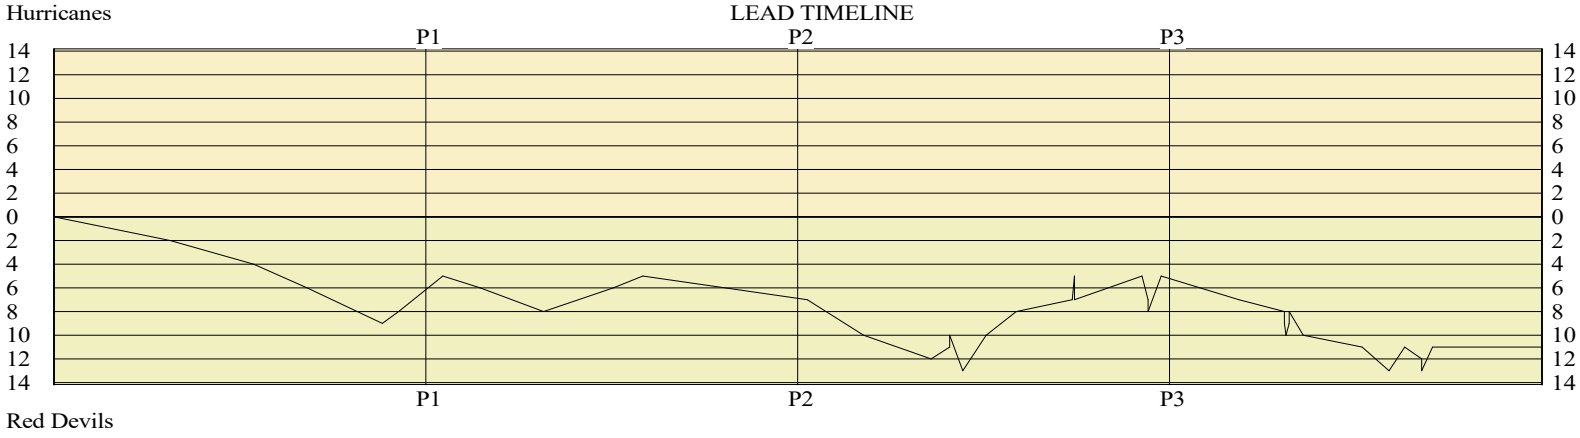

Largest Lead MVCHS 9 Nea 22 (13 pts) Lead Changes 0 Number of Ties 0