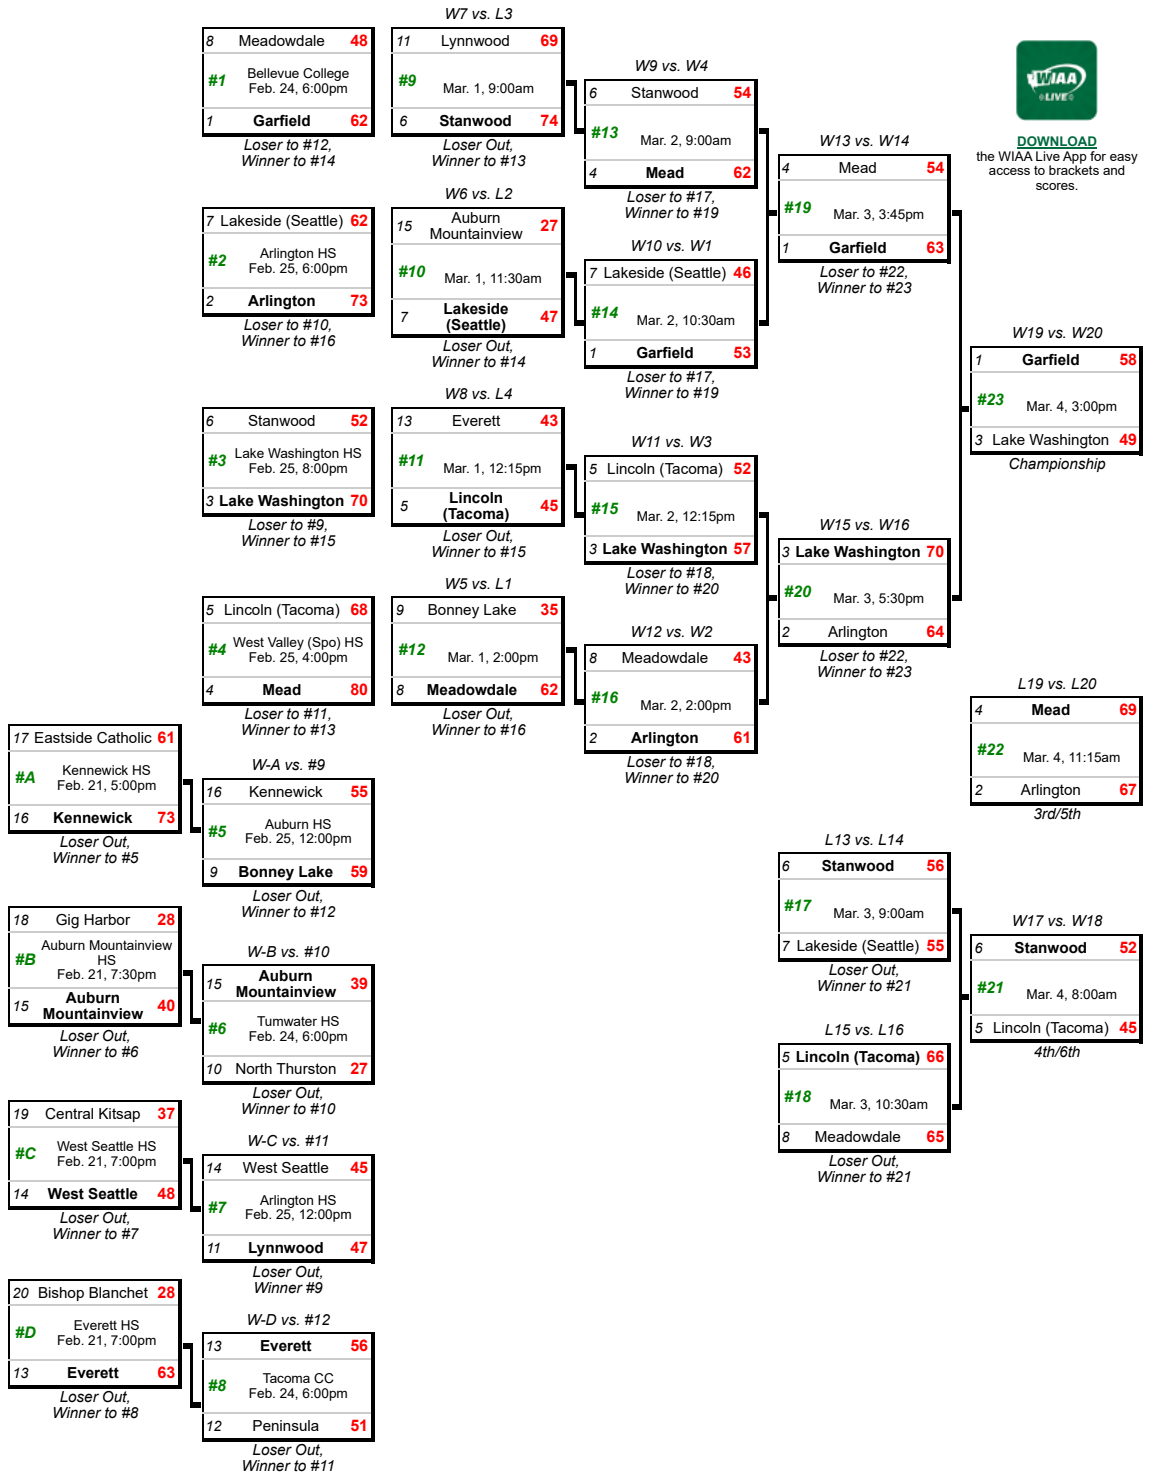

2023 3A Girls State Basketball

Tuesday, February 21 - Saturday, March 4

Public View View: Bracket

February 21 OPENING ROUND

February 24-25 ROUND 2

March 1 ROUND OF 12 Tacoma Dome

March 2 QUARTERFINALS Tacoma Dome

March 3 SEMIFINALS Tacoma Dome

March 4 FINALS Tacoma Dome

Trophies

- **First Place**
  Garfield
- **Second Place**
  Lake Washington
- **Third Place**
  Mead
- **Fourth Place**
  Stanwood
- **Fifth Place**
  Arlington
- **Sixth Place**
  Lincoln (Tacoma)

Admissions
[TICKETS](#)

DOWNLOAD
the WIAA Live App for easy access to brackets and scores.

Director: Andy Barnes, abarnes@wiaa.com
Revised: 3/4/23 5:07 PM, Bryn Langrock, Scored Game #23
Views: 24464