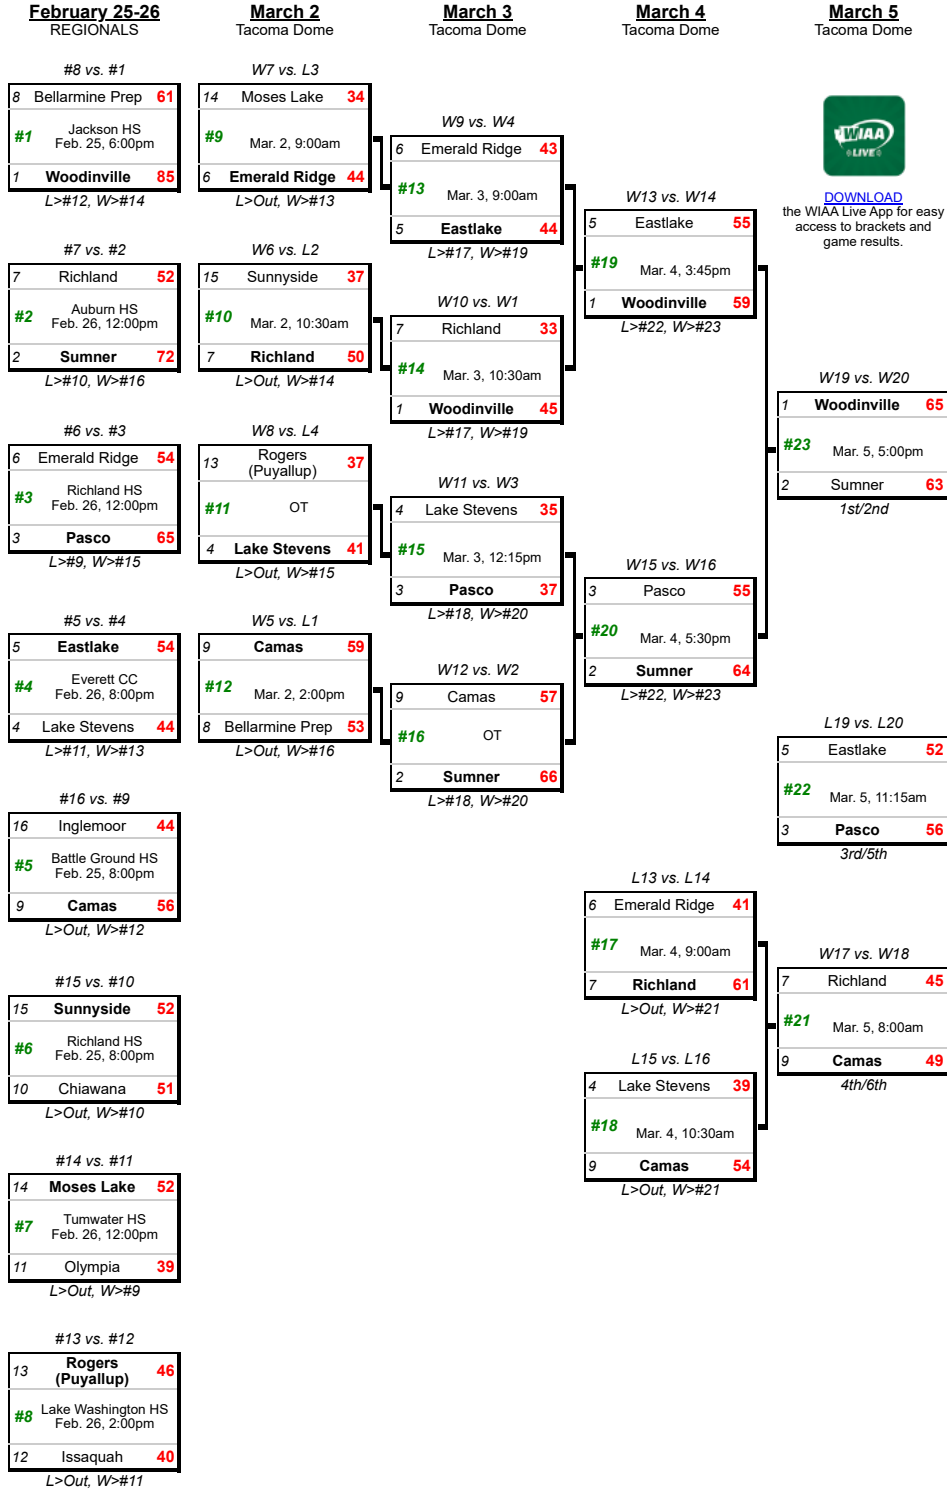

2022 4A Girls State Basketball

Friday, February 25 - Saturday, March 5

Public View View: Bracket

WIAA/Gesa Credit Union State Championships

DOWNLOAD the WIAA Live App for easy access to brackets and game results.

Trophies

- First Place Woodinville
- Second Place Sumner
- Third Place Pasco
- Fourth Place Camas
- Fifth Place Eastlake
- Sixth Place Richland

Admissions

[TICKETS](#)

CyberSports for Basketball - Tournament Leaders (Team Totals)