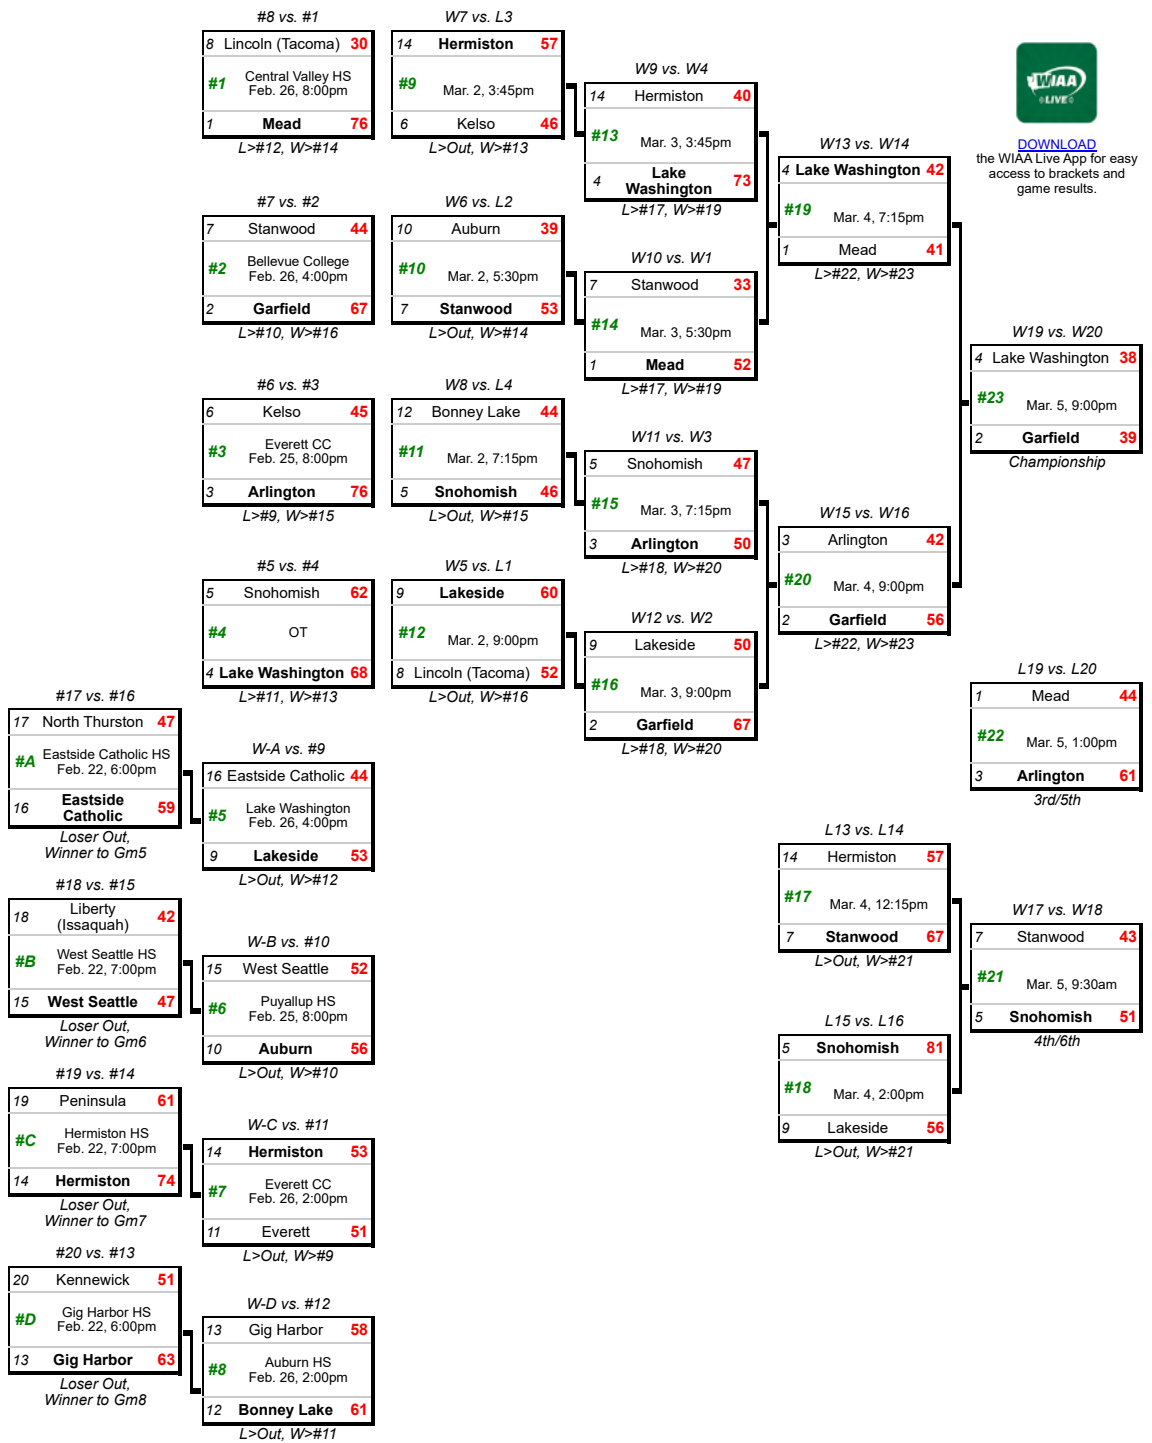

2022 3A Girls State Basketball

Tuesday, February 22 - Saturday, March 5

Public View View: Bracket

WIAA/Gesa Credit Union State Championships

February 22
PLAY-IN

February 25-26
REGIONALS

March 2
Tacoma Dome

March 3
Tacoma Dome

March 4
Tacoma Dome

March 5
Tacoma Dome

Trophies

- **First Place**
  Garfield
- **Second Place**
  Lake Washington
- **Third Place**
  Arlington
- **Fourth Place**
  Snohomish
- **Fifth Place**
  Mead
- **Sixth Place**
  Stanwood

Admissions
[TICKETS](#)

[DOWNLOAD](#)
the WIAA Live App for easy access to brackets and game results.

Director: Andy Barnes, abarnes@wiaa.com
Revised: 3/10/22 2:23 PM, Nick Mendro, Updated Game #4
Views: 94547