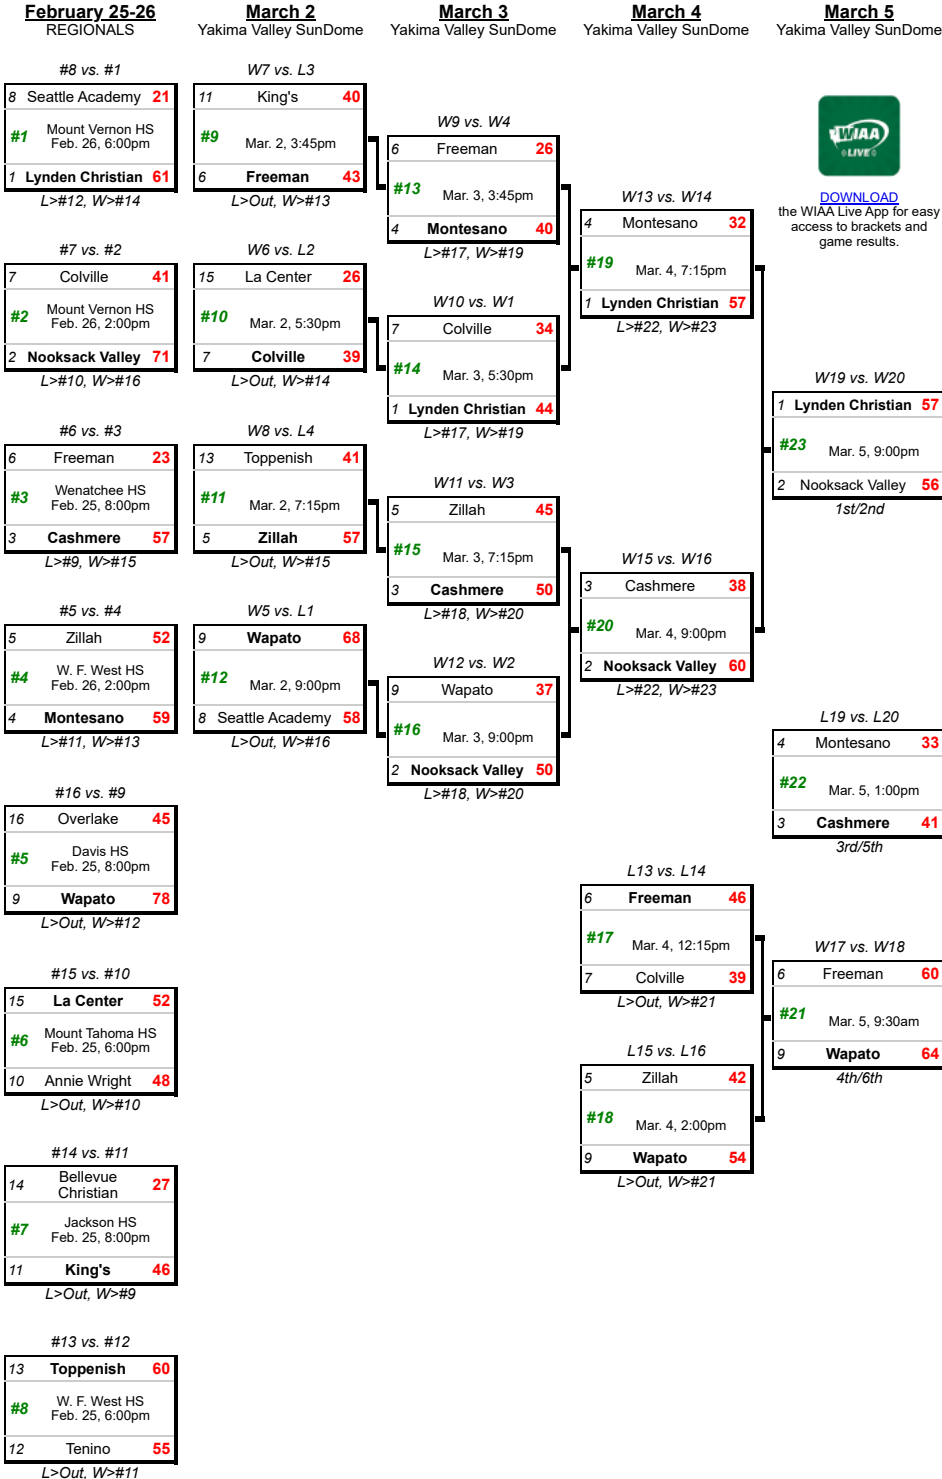

2022 1A Girls State Basketball

Friday, February 25 - Saturday, March 5

Public View View: Bracket

WIAA/Gesa Credit Union State Championships

Leaders

- [Team Leaders](#)
- [Individual Leaders](#)
- [Team Game Highs](#)
- [Individual Game Highs](#)