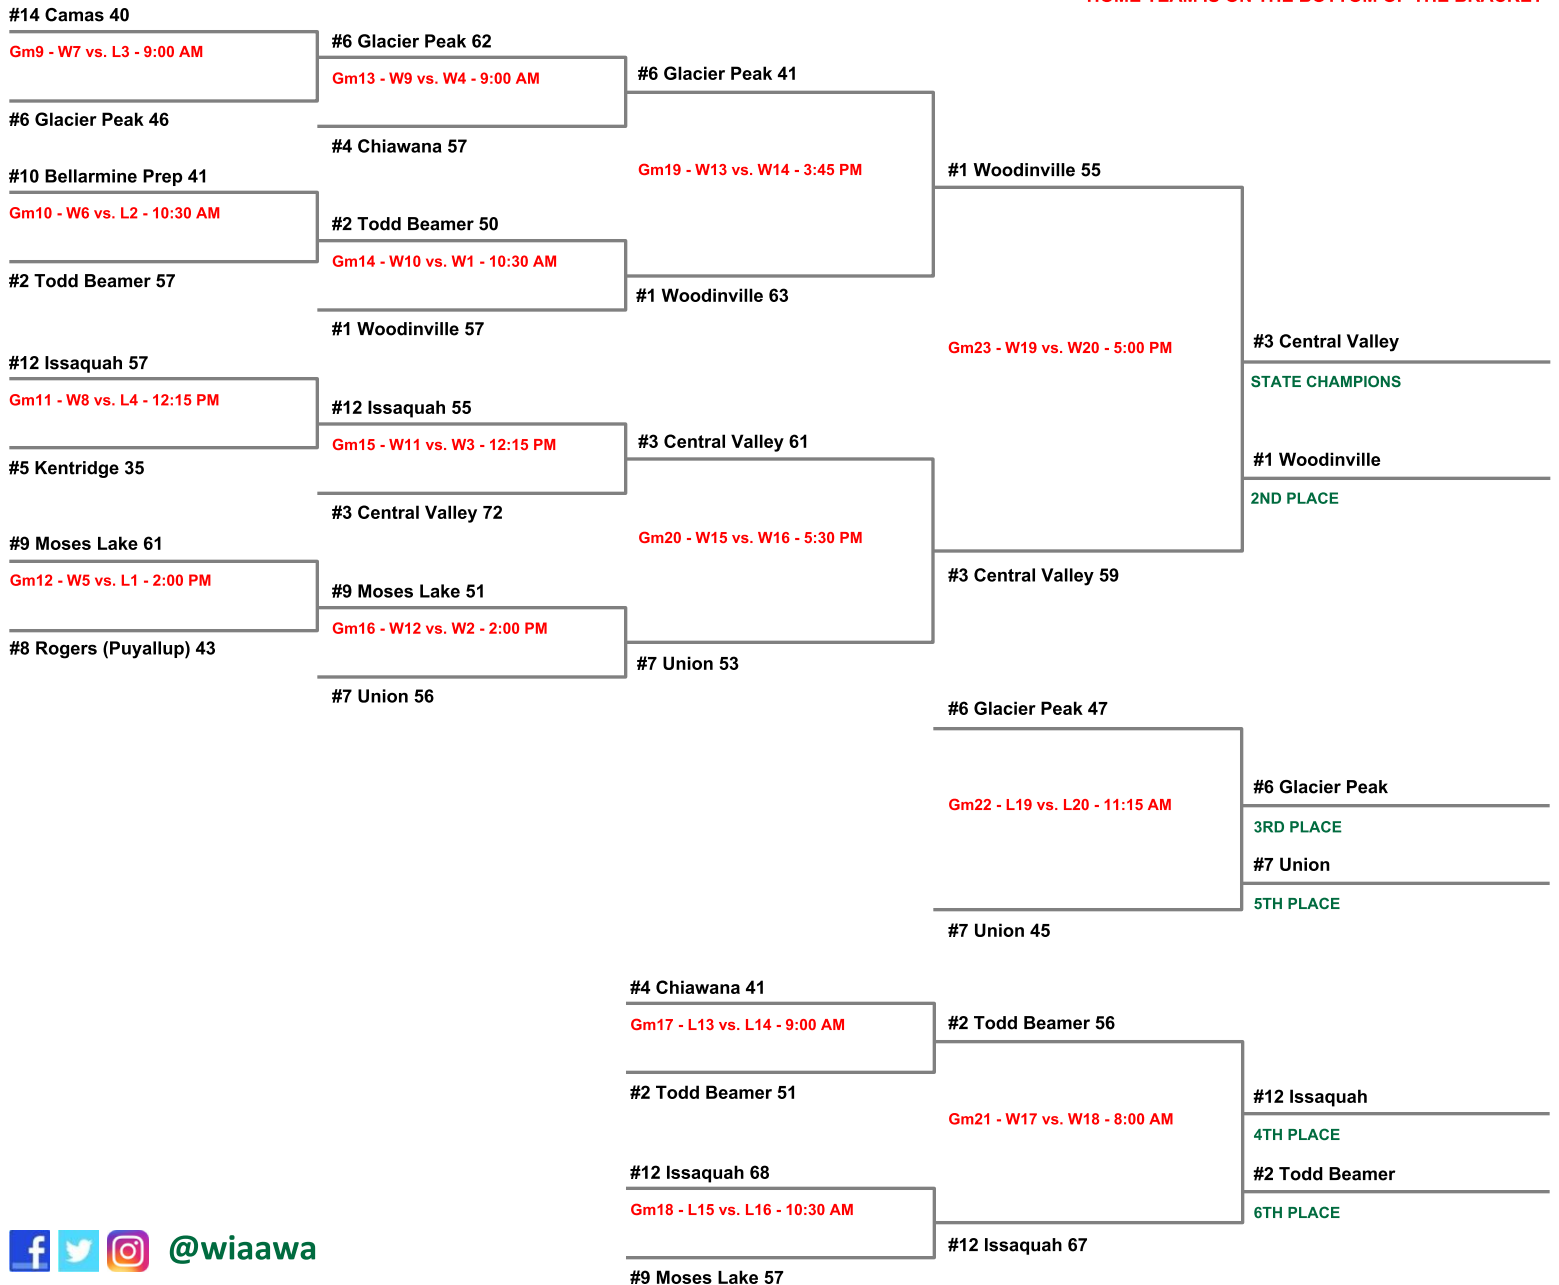

2020 4A Girls Hardwood Classic

Regionals: February 28-29 | Hardwood Classic: March 4-7

REGIONALS

#8 Rogers (Puyallup) 64
#1 Woodinville 70

Gm1 - 2/29 - Sammamish - 8pm

#7 Union 48
#2 Todd Beamer 47

Gm2 - 2/28 - Auburn Mountainview - 8pm

#6 Glacier Peak 49
#3 Central Valley 67

Gm3 - 2/28 - University - 6pm

#5 Kentridge 44
#4 Chiawana 54

Gm4 - 2/29 - Richland - 6pm

#16 Decatur 54
#9 Moses Lake 63

Gm5 - 2/29 - Big Bend CC - 4pm

#15 Sunnyside 52
#10 Bellarmine Prep 64

Gm6 - 2/29 - Rogers (Puyallup) - 6pm

#14 Camas 56
#11 Lake Stevens 42

Gm7 - 2/29 - Shorewood - 4pm

#13 Kentwood 50
#12 Issaquah 67

Gm8 - 2/29 - Sammamish - 10am

HARDWOOD CLASSIC

March 4

March 5

March 6

March 7

HOME TEAM IS ON THE BOTTOM OF THE BRACKET