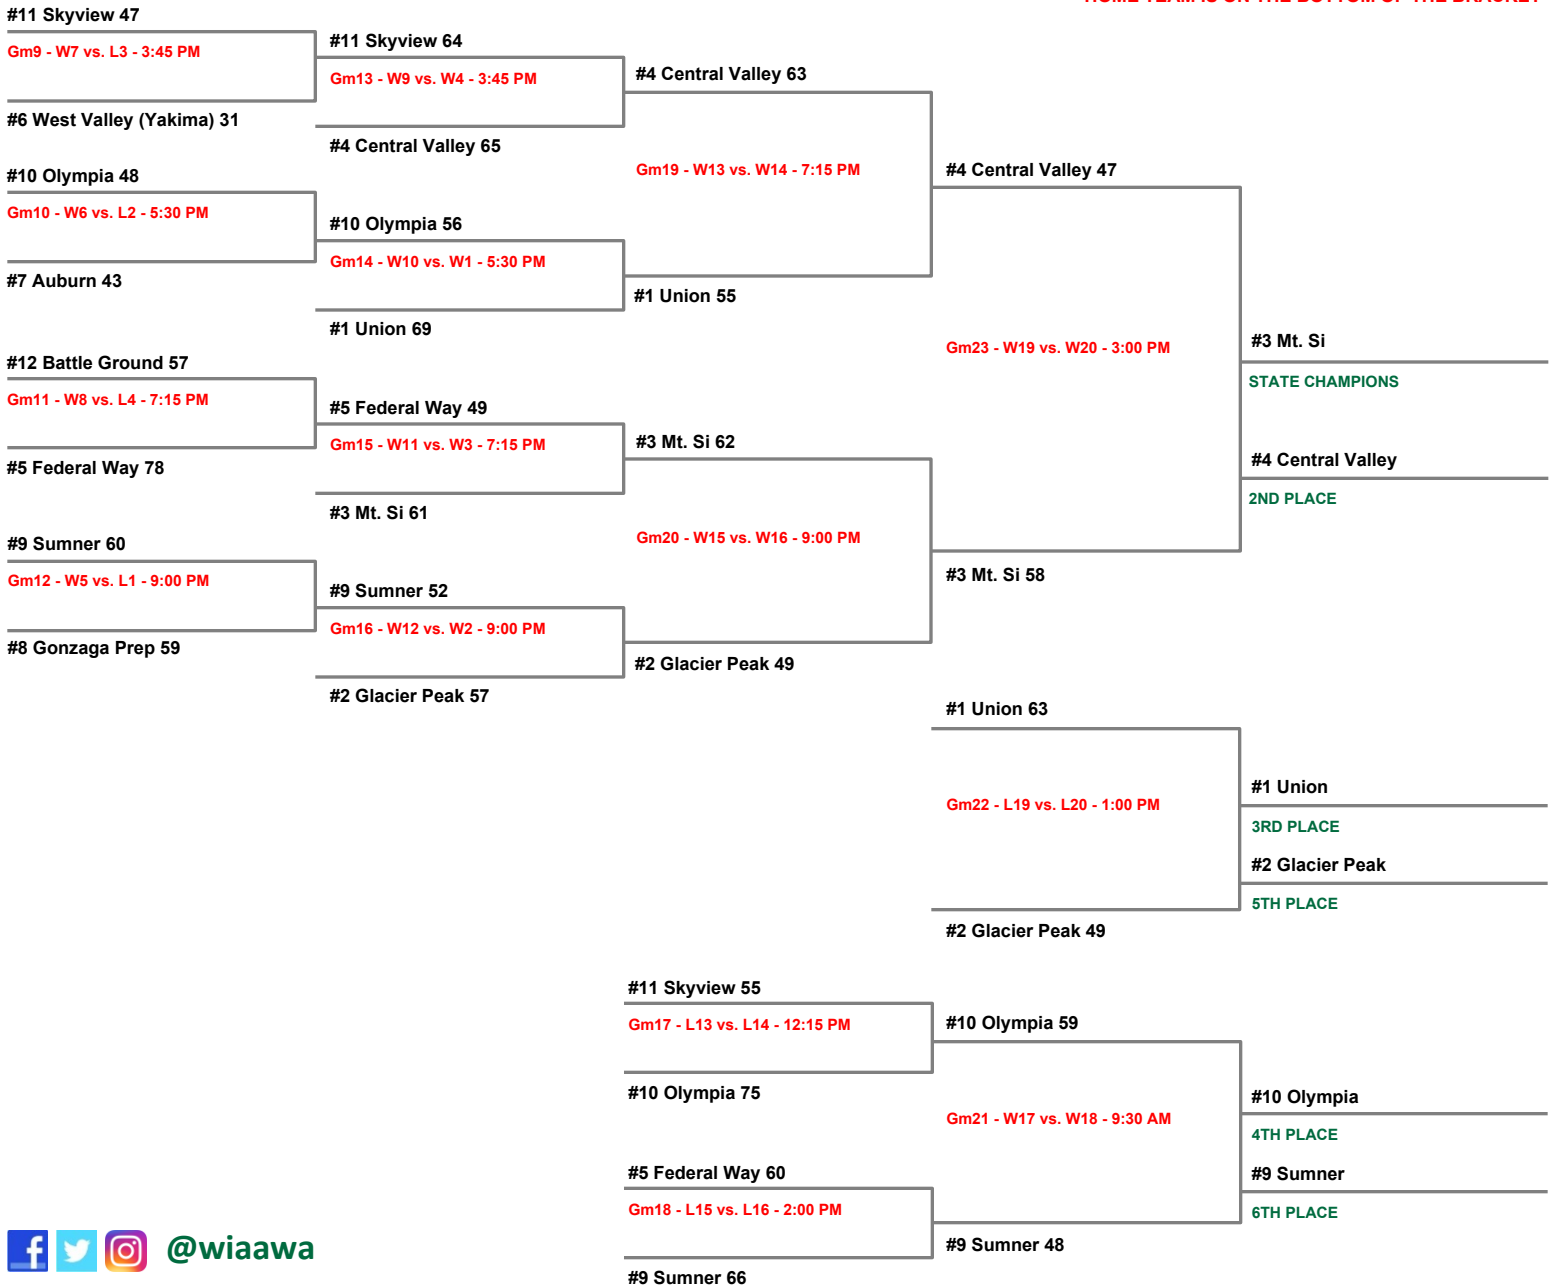

## HARDWOOD CLASSIC

March 4                      March 5                      March 6                      March 7

HOME TEAM IS ON THE BOTTOM OF THE BRACKET