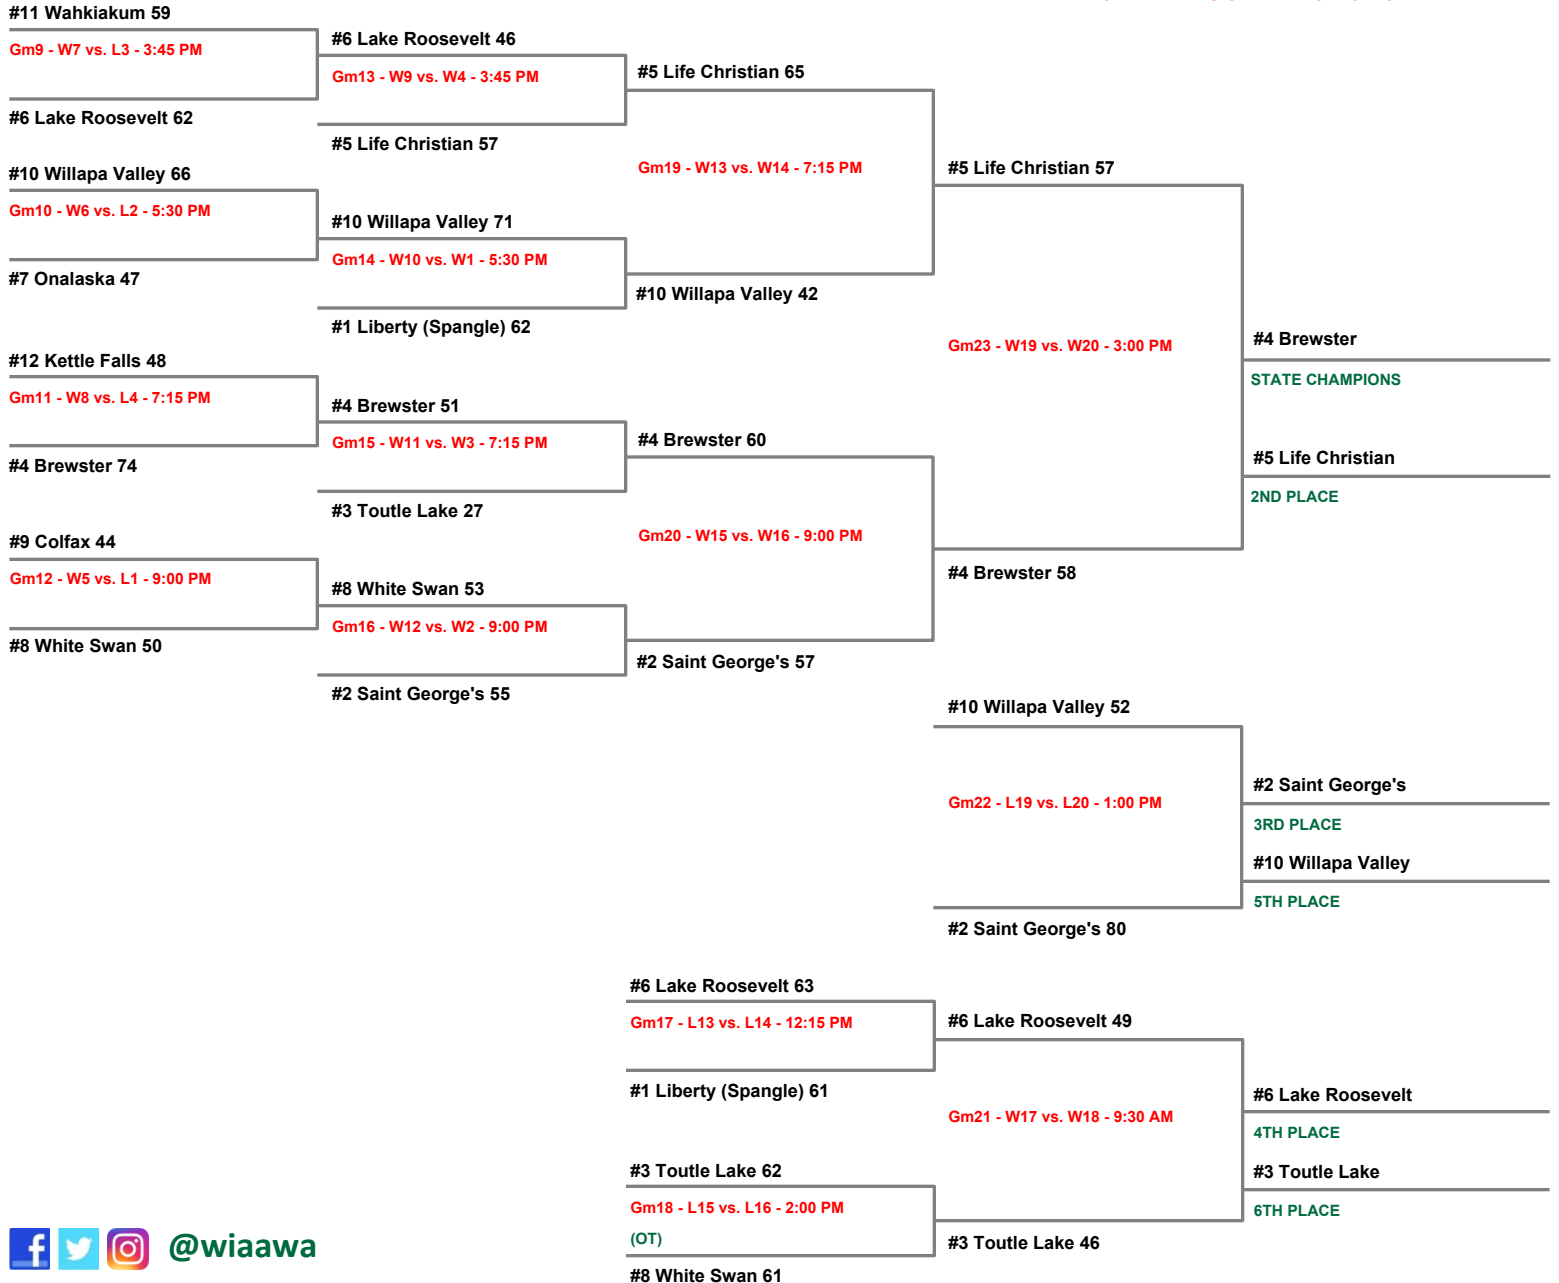

2020 2B Boys Hardwood Classic

Regionals: February 28-29 | Hardwood Classic: March 4-7

REGIONALS

#8 White Swan 51
#1 Liberty (Spangle) 66

Gm1 - 2/29 - West Valley (Spo) - 6pm

#7 Onalaska 37
#2 Saint George's 43

Gm2 - 2/29 - Mt. Spokane - 2pm

#6 Lake Roosevelt 43
#3 Toutle Lake 59

Gm3 - 2/29 - Mark Morris - 2pm

#5 Life Christian 78
#4 Brewster 65

Gm4 - 2/28 - Wenatchee - 6pm

#16 Oroville 58
#9 Colfax 69

Gm5 - 2/29 - University - 2pm

#15 Friday Harbor 37
#10 Willapa Valley 51

Gm6 - 2/29 - Tumwater - 2pm

#14 Kittitas/Thorp 43
#11 Wahkiakum 58

Gm7 - 2/29 - Mark Morris - 4pm

#13 Darrington 35
#12 Kettle Falls 47

Gm8 - 2/29 - Mt. Spokane - 4pm

HARDWOOD CLASSIC

March 4

March 5

March 6

March 7

HOME TEAM IS ON THE BOTTOM OF THE BRACKET