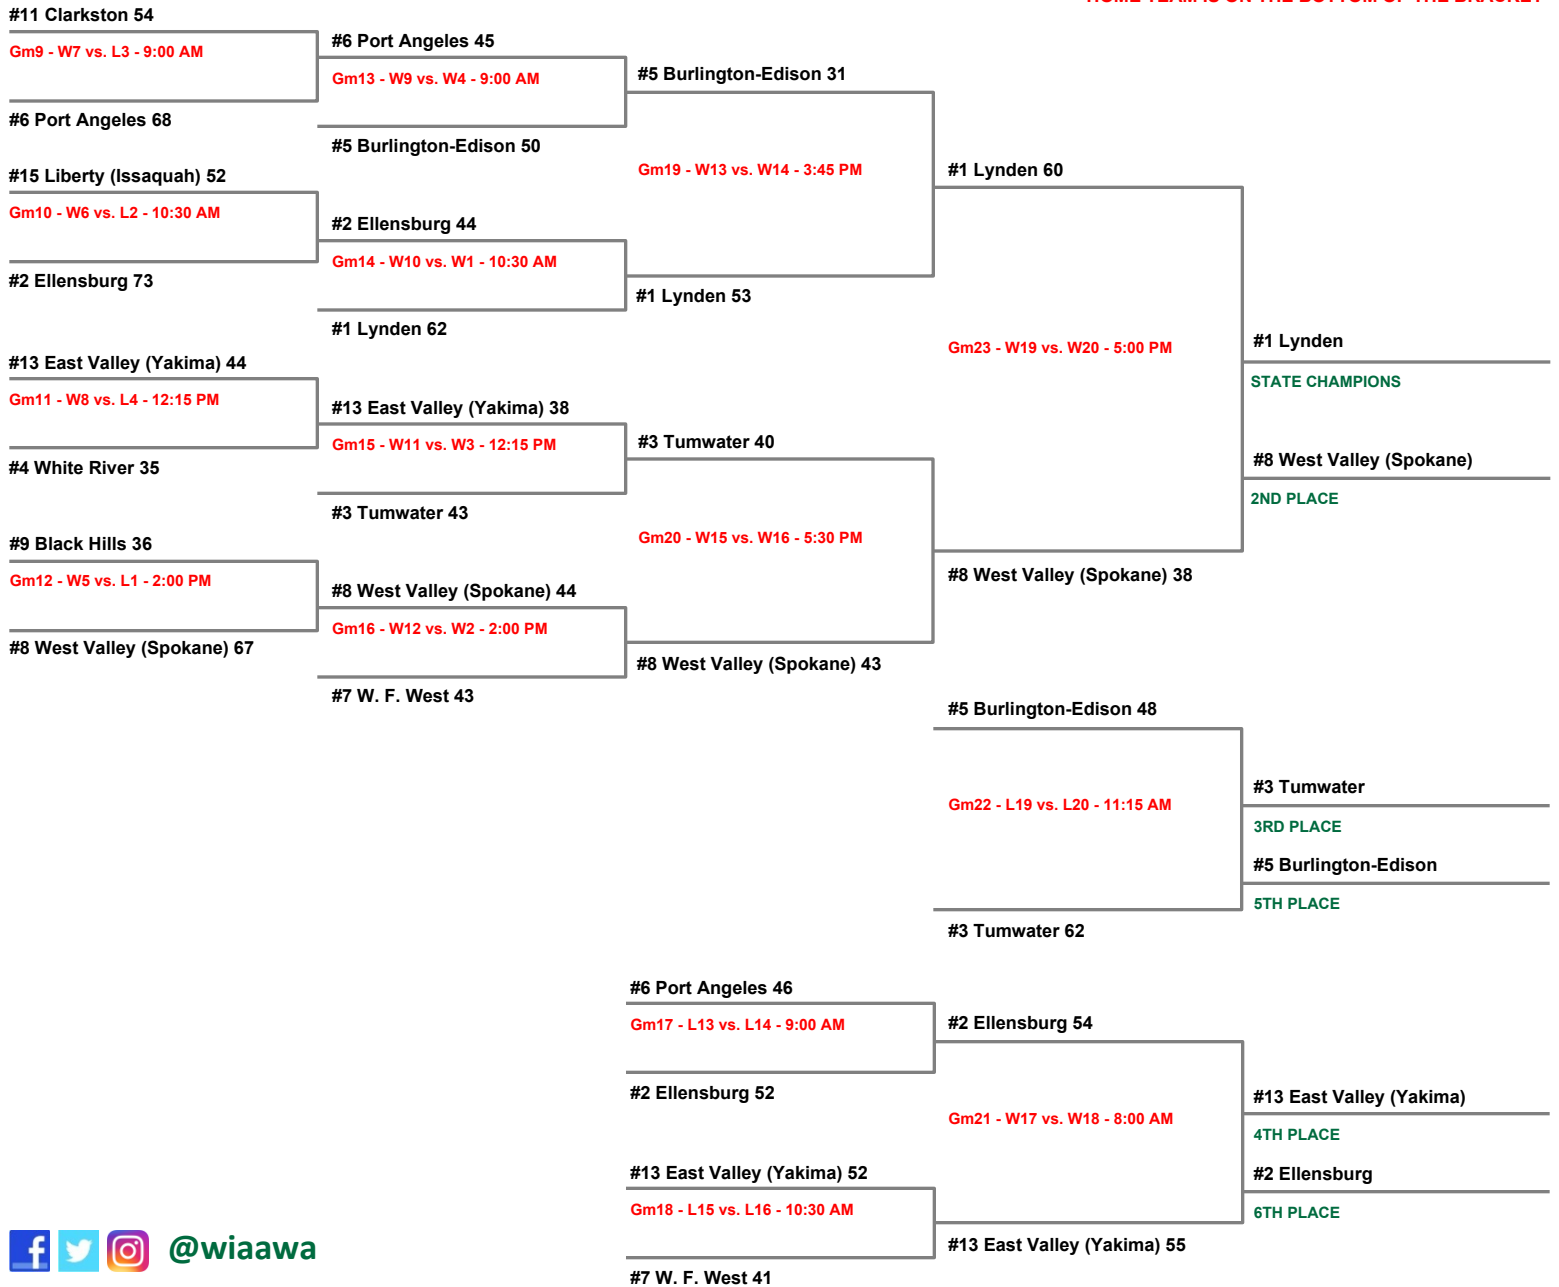

HARDWOOD CLASSIC

March 4

March 5

March 6

March 7

HOME TEAM IS ON THE BOTTOM OF THE BRACKET

2020 WIAA 2A GIRLS HARDWOOD CLASSIC

Leaders