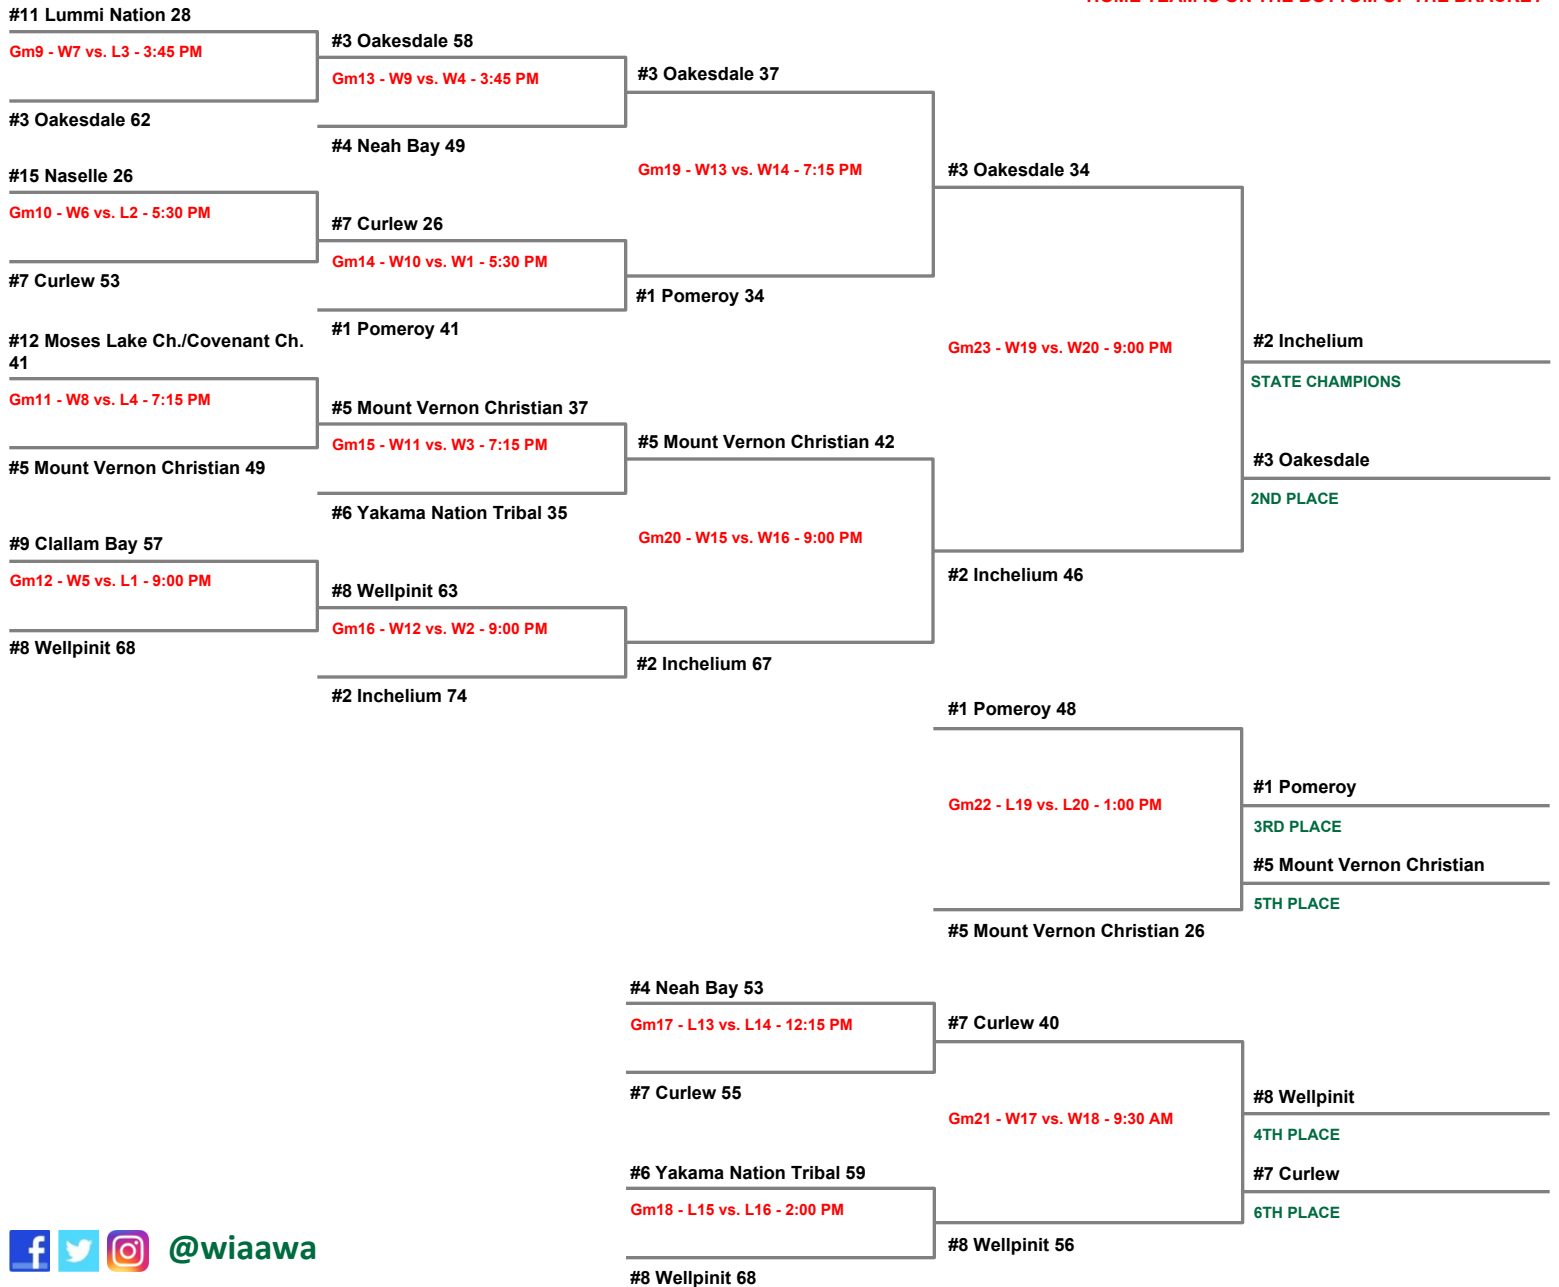

## HARDWOOD CLASSIC

March 4

March 5

March 6

March 7

HOME TEAM IS ON THE BOTTOM OF THE BRACKET