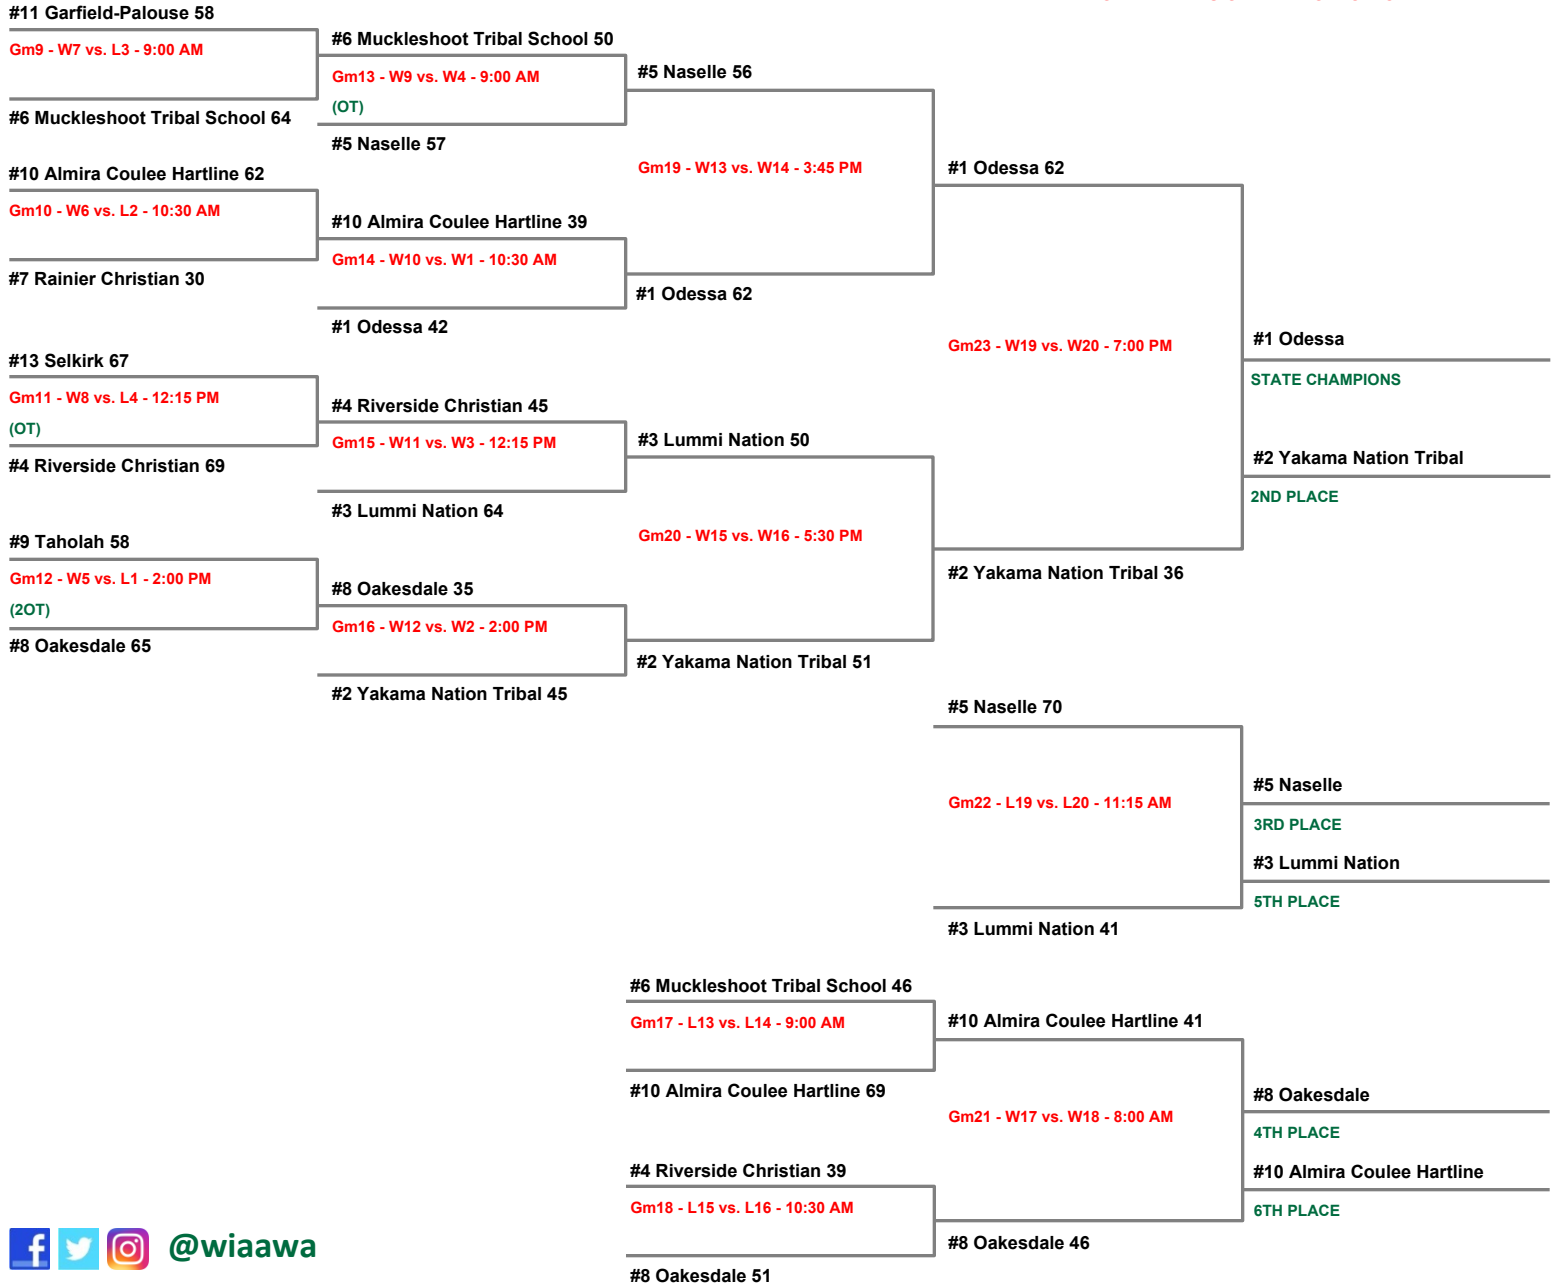

Gm8 - 2/29 - Rogers (Puyallup) - 4pm

HARDWOOD CLASSIC

March 4

March 5

March 6

March 7

HOME TEAM IS ON THE BOTTOM OF THE BRACKET

WIAA Hardwood Classic