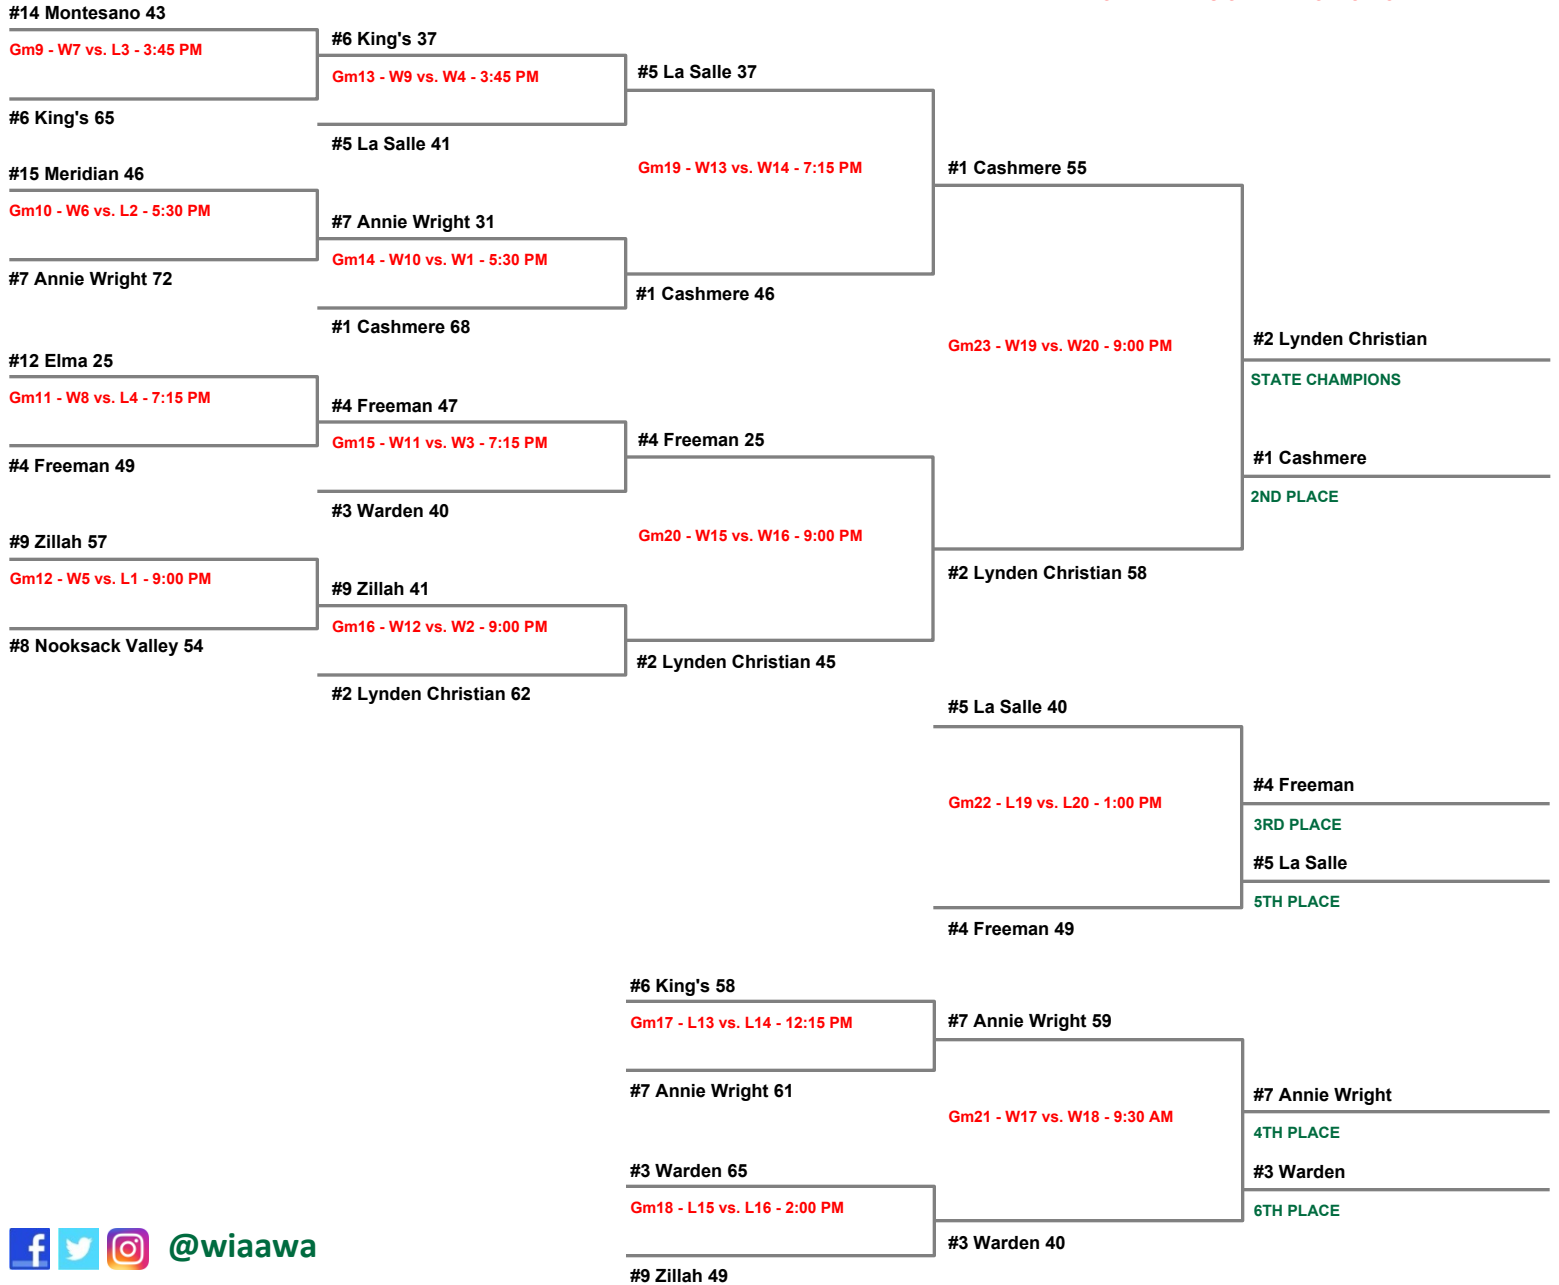

March 6

March 7

HOME TEAM IS ON THE BOTTOM OF THE BRACKET

2020 WIAA 1A GIRLS HARDWOOD CLASSIC

Leaders

- [Team Leaders](#)
- [Individual Leaders](#)
- [Team Game Highs](#)
- [Individual Game Highs](#)

Tournament Team Leaders