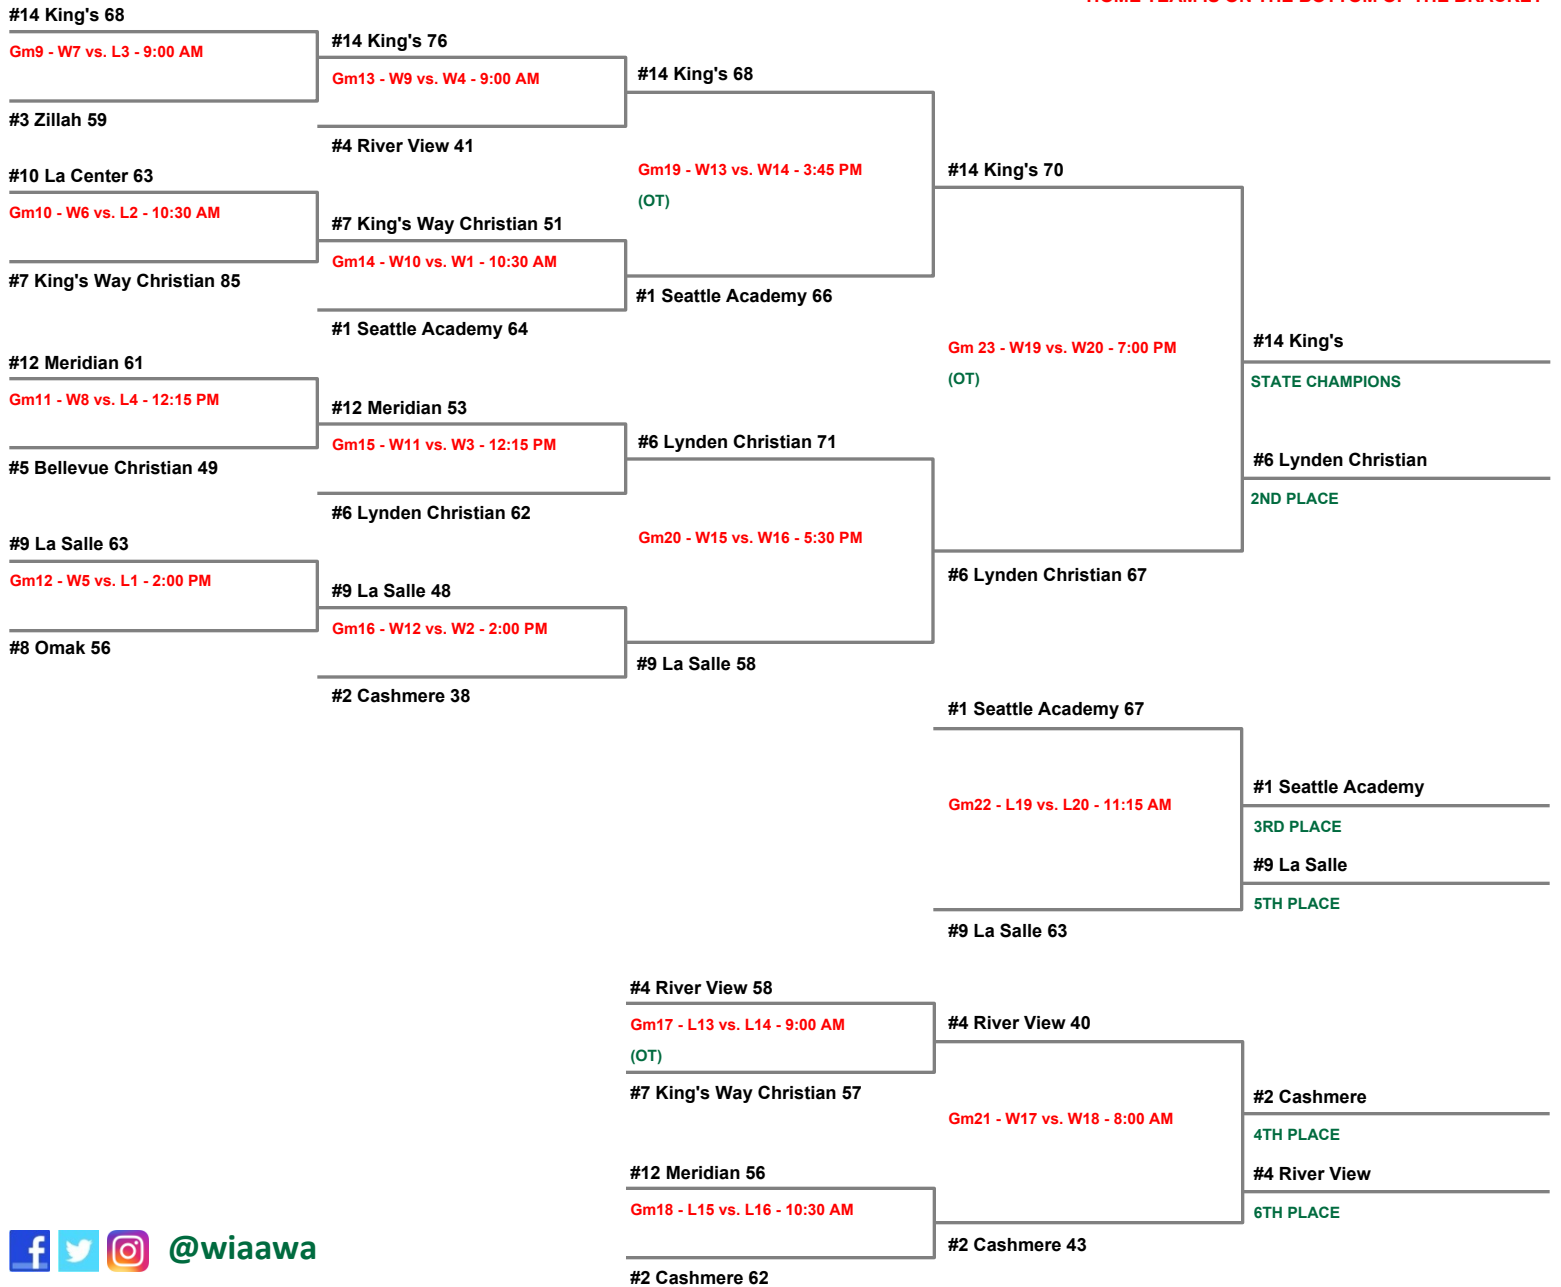

# 2020 1A Boys Hardwood Classic

Regionals: February 28-29 | Hardwood Classic: March 4-7

## HARDWOOD CLASSIC

March 4                      March 5                      March 6                      March 7

HOME TEAM IS ON THE BOTTOM OF THE BRACKET