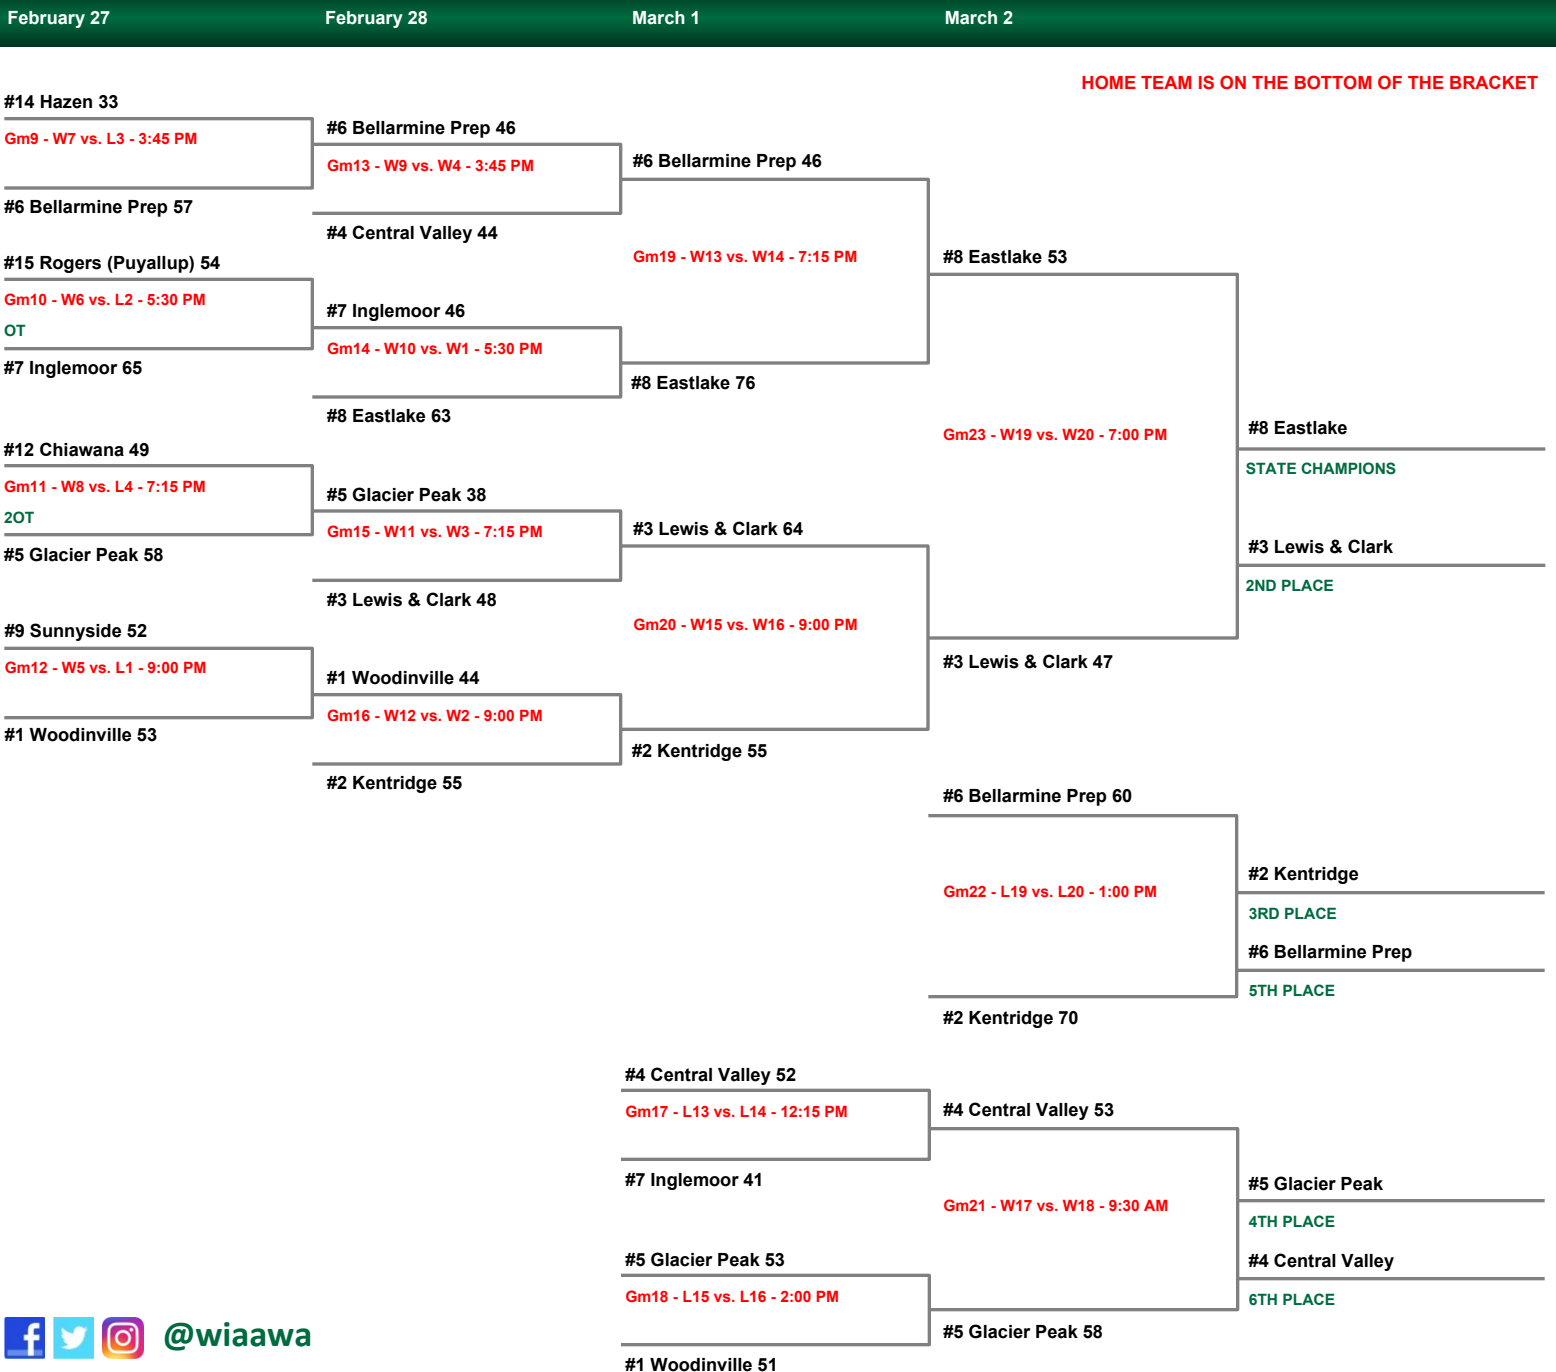

## HARDWOOD CLASSIC: February 27 - March 2, 2019

HOME TEAM IS ON THE BOTTOM OF THE BRACKET