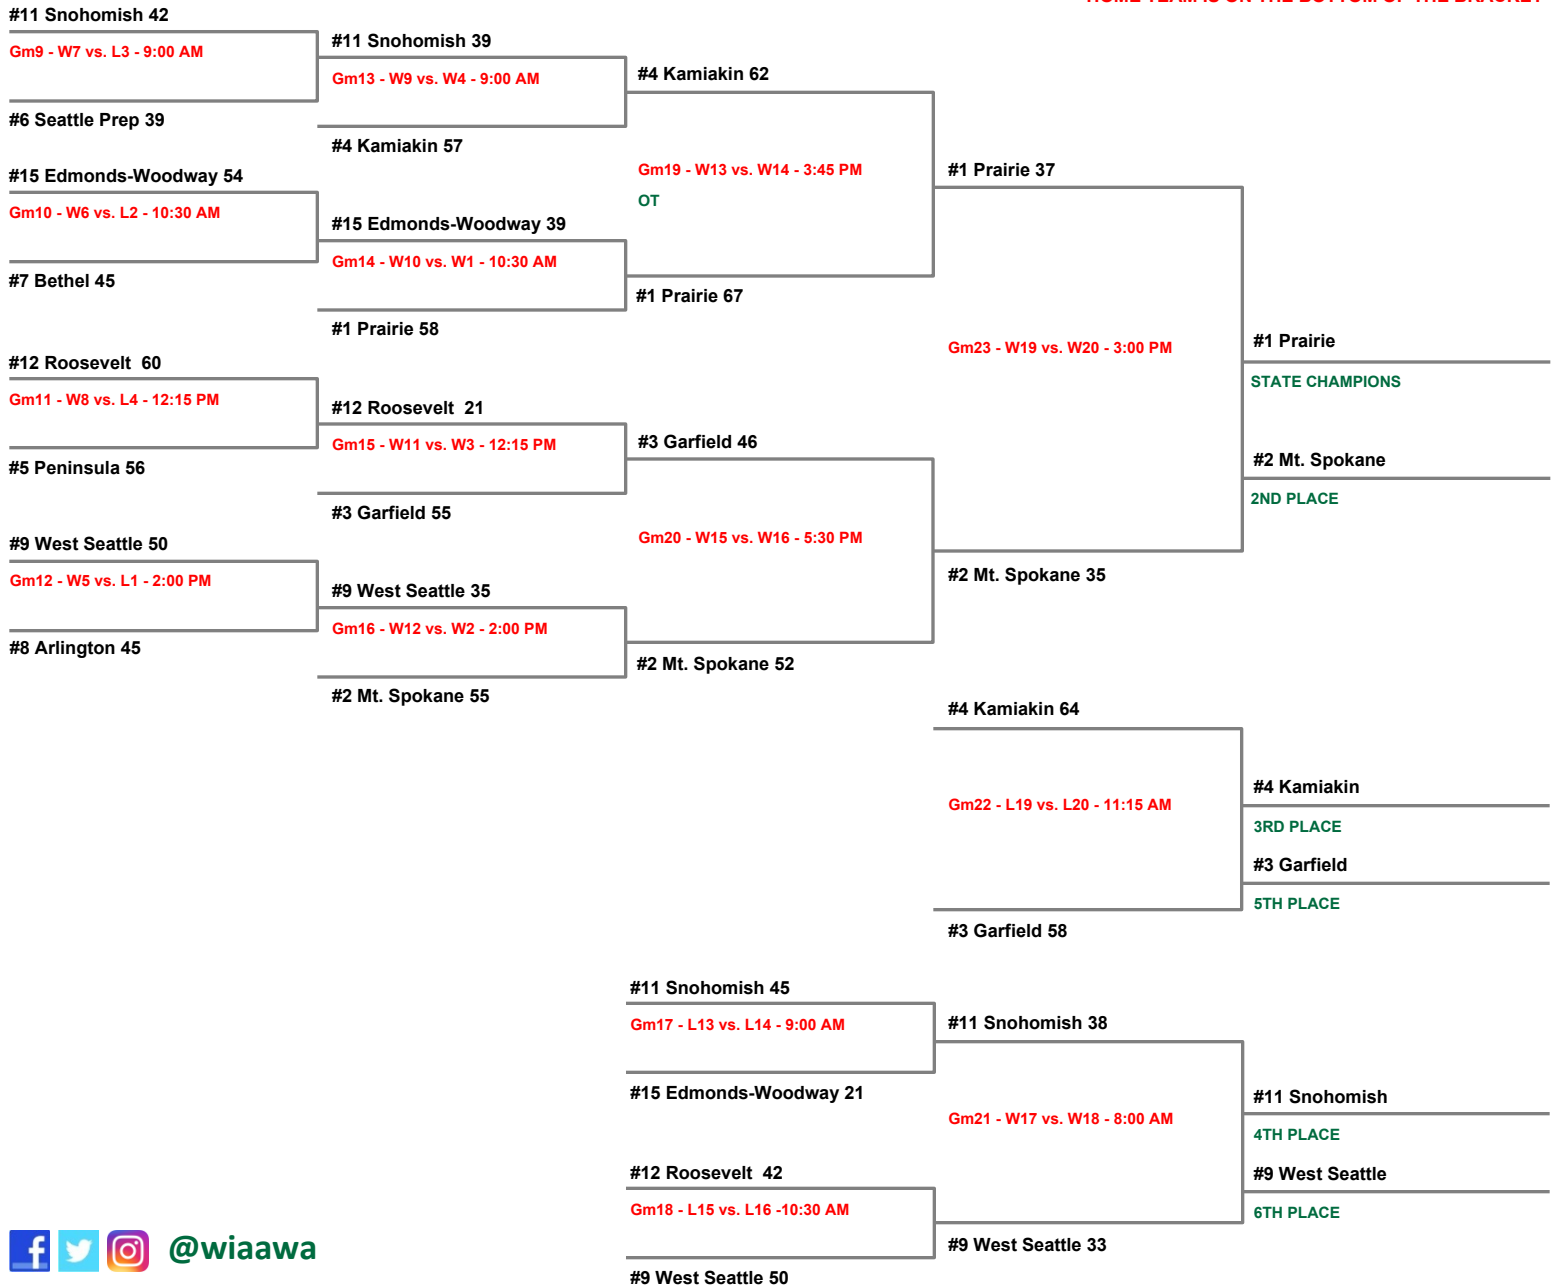

Gm8 - 2/23 - Garfield HS - 4:00 PM

HARDWOOD CLASSIC: February 27 - March 2, 2019

February 27

February 28

March 1

March 2

HOME TEAM IS ON THE BOTTOM OF THE BRACKET

The Automated ScoreBook