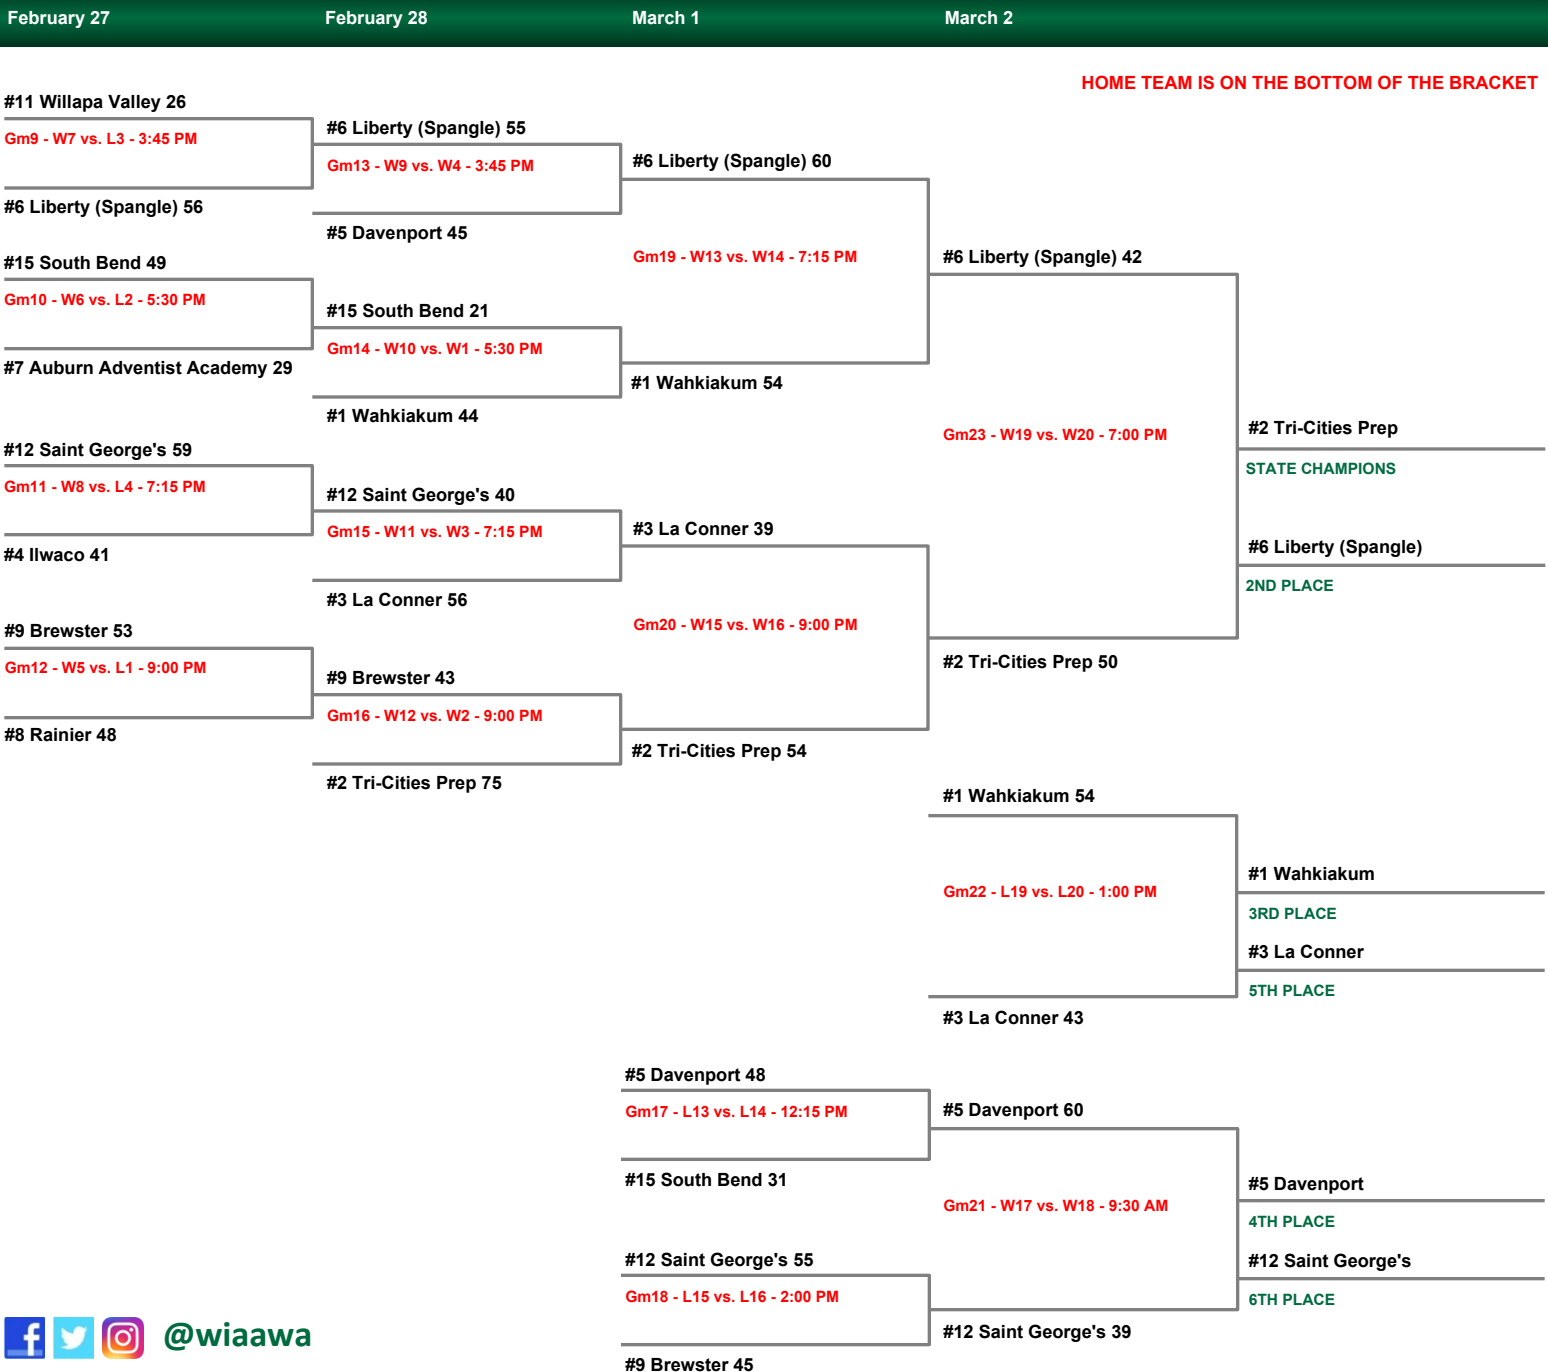

2019 2B Girls Hardwood Classic

WIAA/Dairy Farmers of Washington/Les Schwab Tires

REGIONALS: February 22-23, 2019

#8 Rainier 13 #1 Wahkiakum 74 Gm1 - 2/23 - Mark Morris HS - 6:00 PM	#7 Auburn Adventist Academy 16 #2 Tri-Cities Prep 71 Gm2 - 2/23 - Richland HS - 8:00 PM	#6 Liberty (Spangle) 44 #3 La Conner 54 Gm3 - 2/22 - Everett CC - 6:00 PM	#5 Davenport 65 #4 Ilwaco 47 Gm4 - 2/23 - Mark Morris HS - 4:00 PM
#16 Mabton 46 #9 Brewster 47 Gm5 - 2/23 - Eastmont HS - 8:00 PM	#15 South Bend 42 #10 Liberty Bell 36 Gm6 - 2/23 - Wenatchee HS - 2:00 PM	#14 Lake Roosevelt 35 #11 Willapa Valley 44 Gm7 - 2/22 - Tumwater HS - 6:00 PM	#13 Ocosta 39 #12 Saint George's 54 Gm8 - 2/23 - West Valley (Spo) HS - 2:00 PM

HARDWOOD CLASSIC: February 27 - March 2, 2019