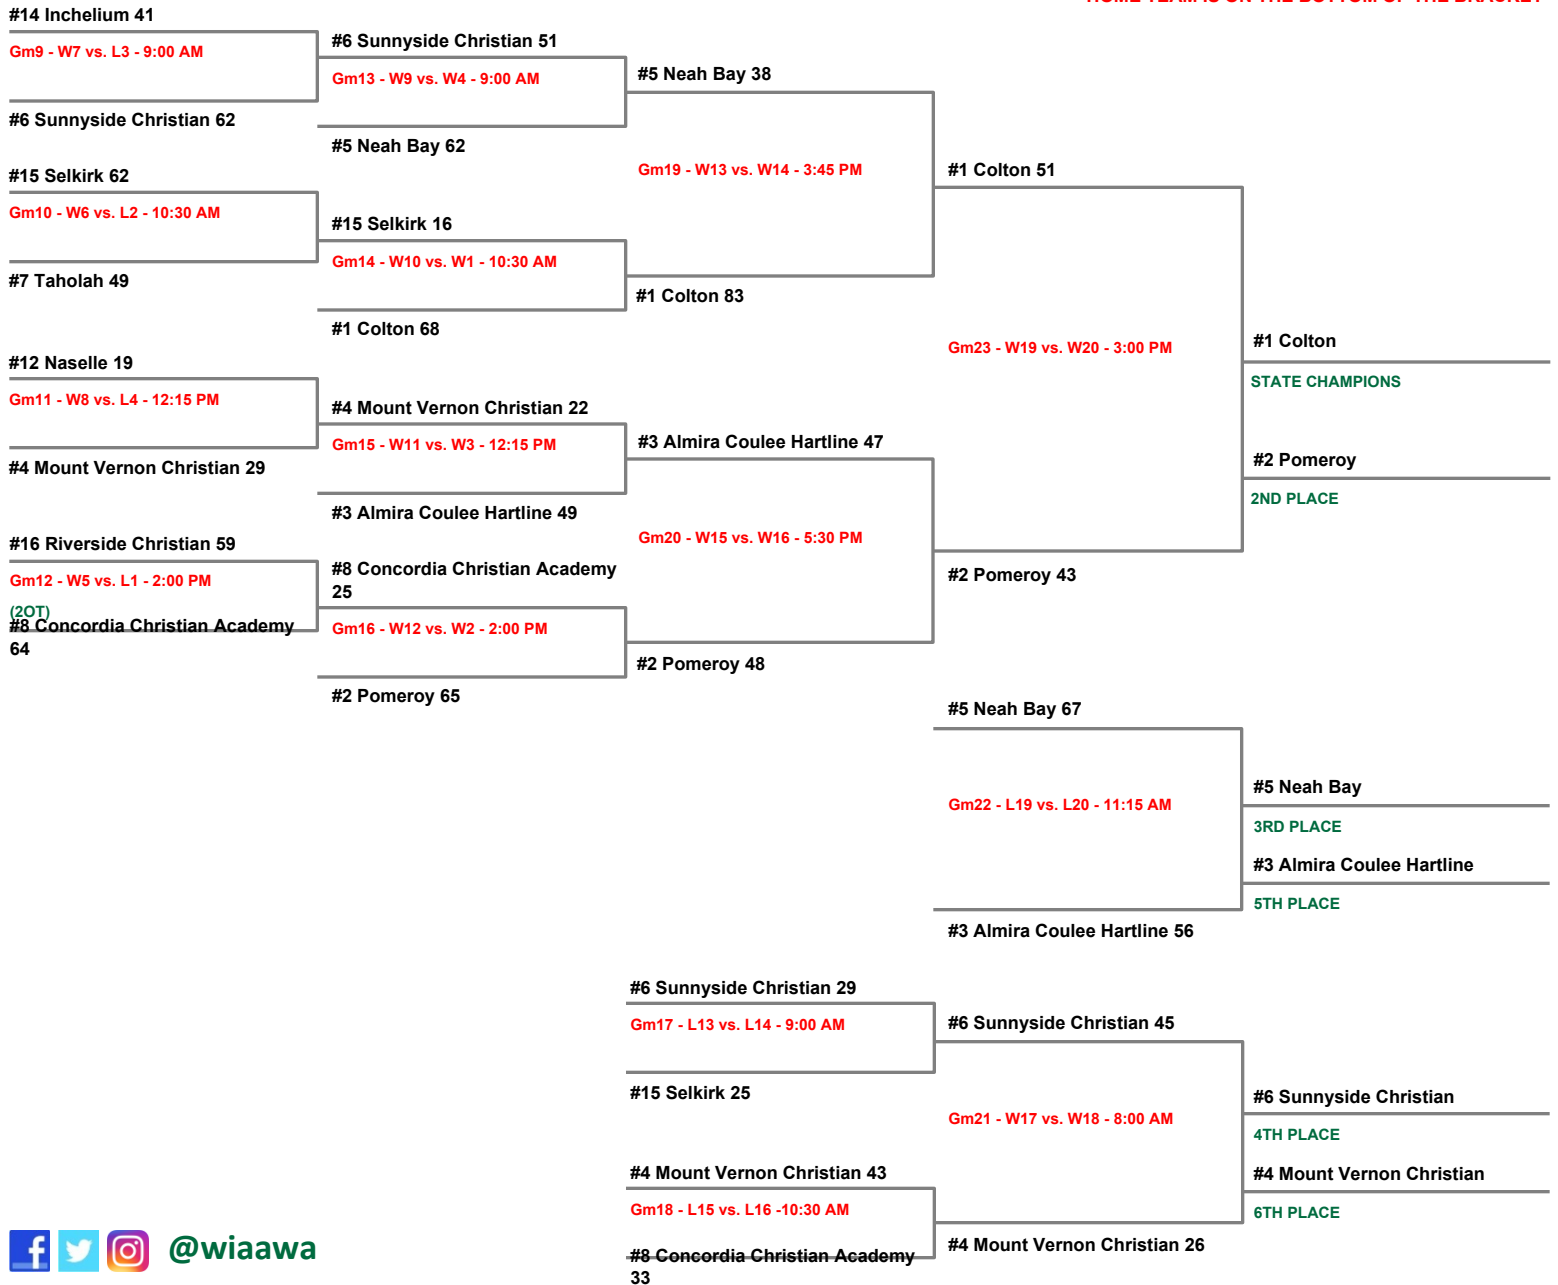

#13 Clallam Bay 55
#12 Naselle 67

Gm8 - 2/22 - Mark Morris HS - 6:00 PM

HARDWOOD CLASSIC: February 27 - March 2, 2019

February 27

February 28

March 1

March 2

HOME TEAM IS ON THE BOTTOM OF THE BRACKET