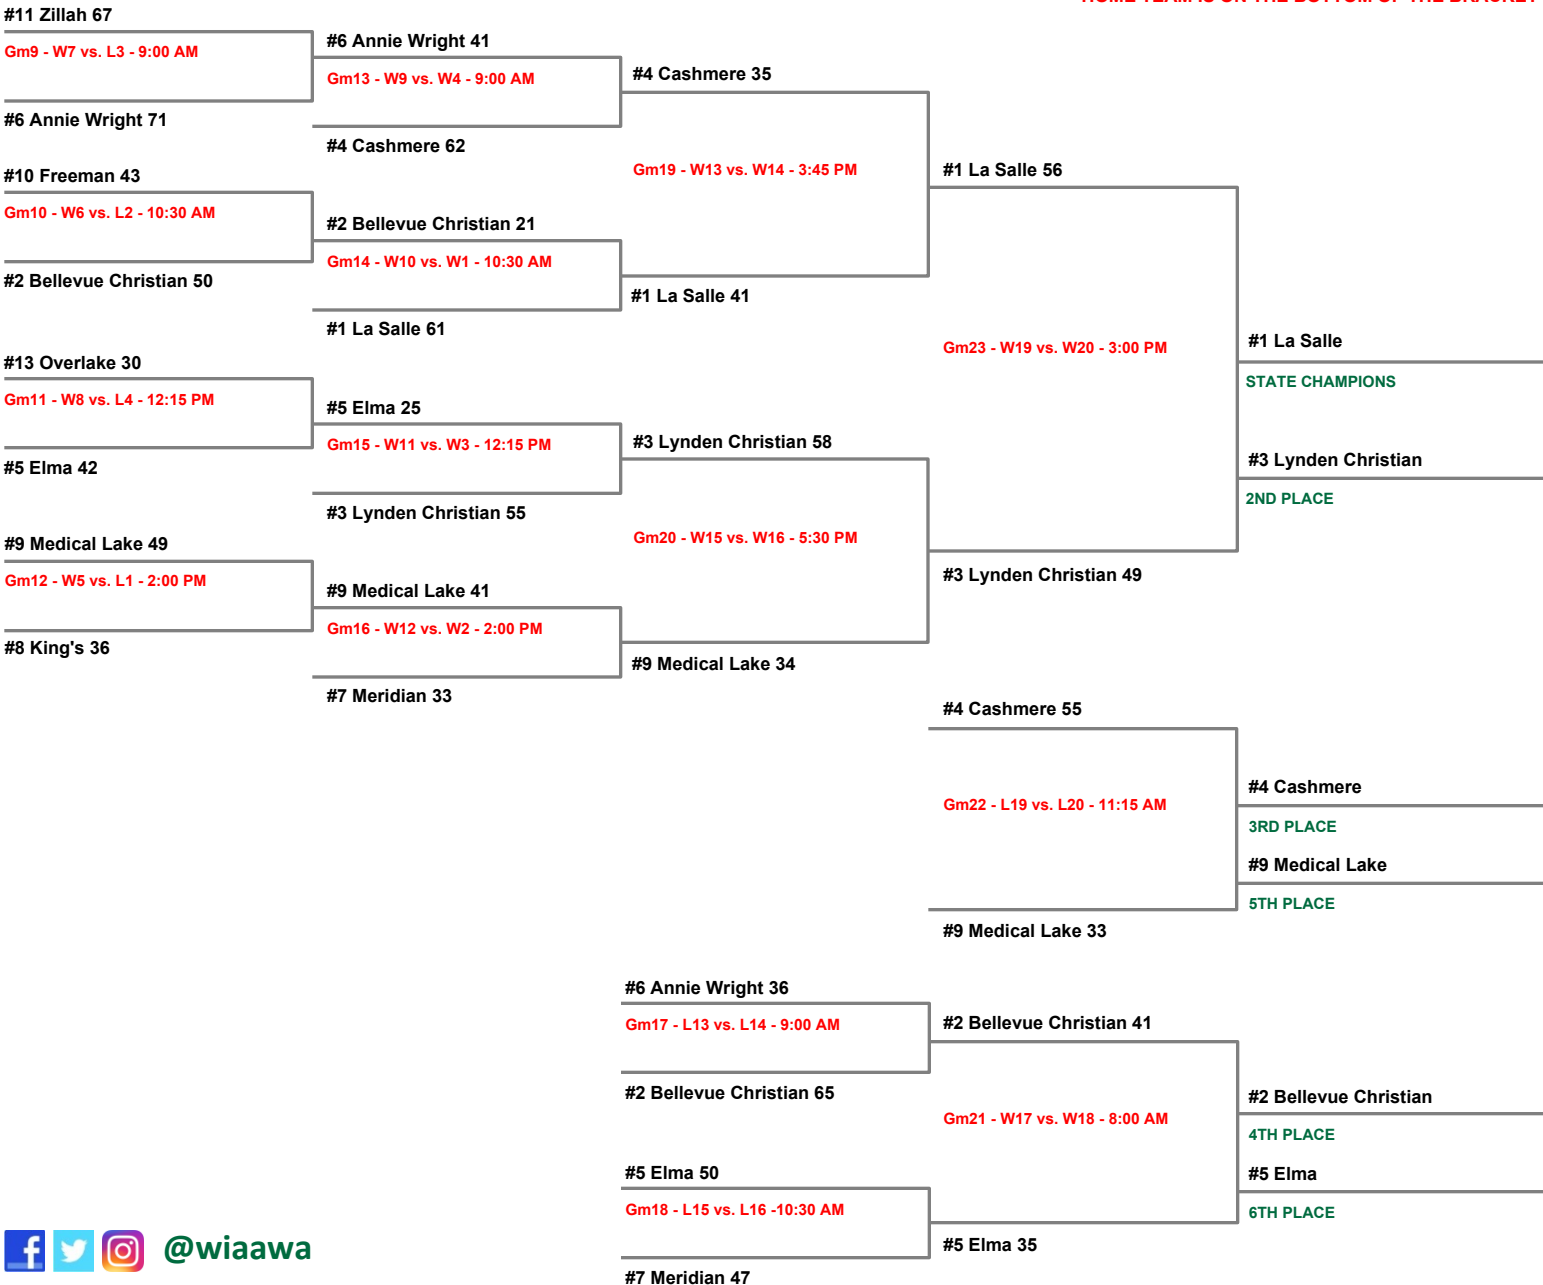

## HARDWOOD CLASSIC

February 27      February 28      March 1      March 2

HOME TEAM IS ON THE BOTTOM OF THE BRACKET