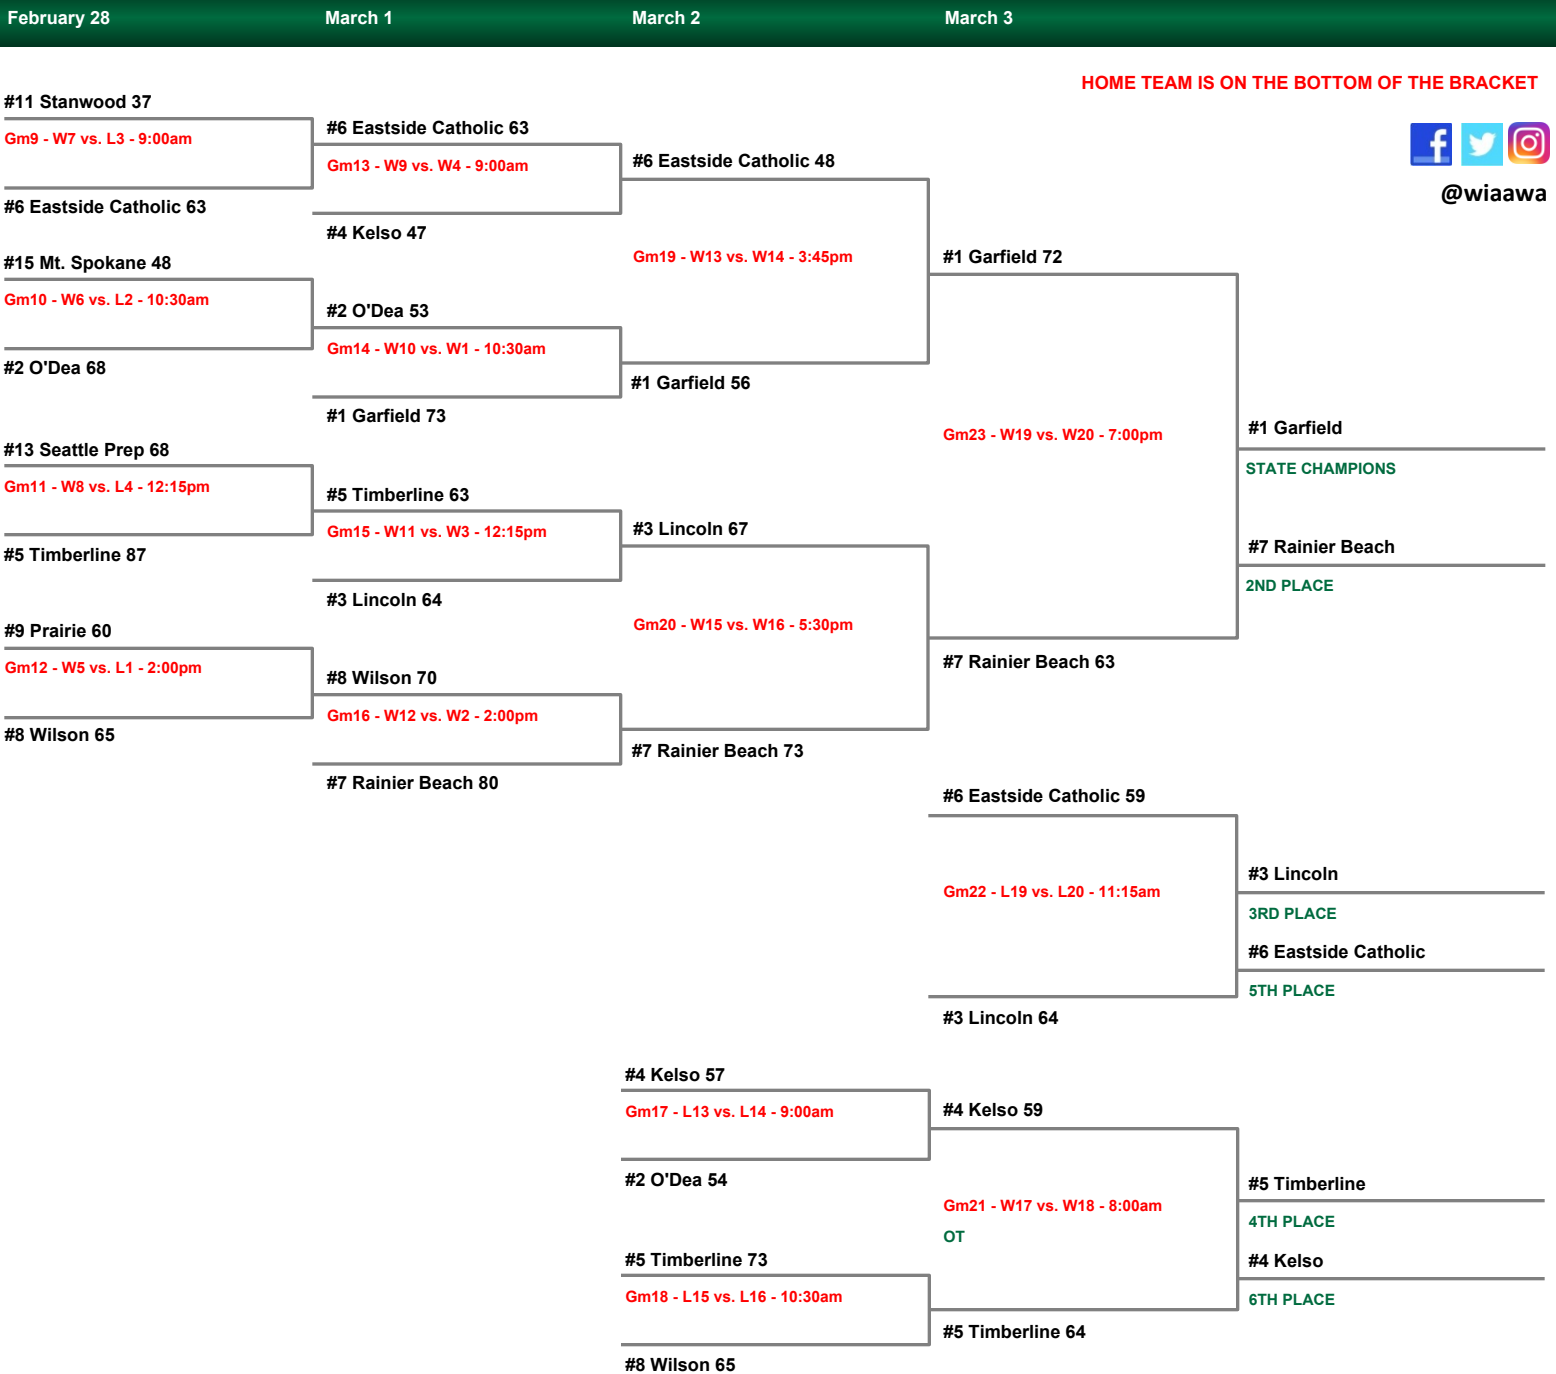

2018 3A Boys Hardwood Classic

WIAA/Dairy Farmers of Washington/Les Schwab Tires

REGIONALS: February 23-24, 2018

#8 Wilson 54 #1 Garfield 88 Gm1 - 2/24 - Bellevue College - 8 p.m.	#7 Rainier Beach 77 #2 O'Dea 67 Gm2 - 2/23 - Bellevue College - 8 p.m.	#6 Eastside Catholic 53 #3 Lincoln 56 Gm3 - 2/24 - Puyallup HS - 6 p.m.	#5 Timberline 51 #4 Kelso 58 Gm4 - 2/24 - Battle Ground HS - 12 p.m.
#16 Arlington 54 #9 Prairie 65 Gm5 - 2/24 - Battle Ground HS - 2 p.m.	#15 Mt. Spokane 72 #10 Marysville-Pilchuck 67 Gm6 - 2/24 - North Creek HS - 2 p.m.	#14 Kamiakin 57 #11 Stanwood 64 Gm7 - 2/24 - Jackson HS - 4 p.m.	#13 Seattle Prep 60 #12 North Thurston 51 Gm8 - 2/24 - Tumwater HS - 4 p.m.

HARDWOOD CLASSIC: February 28 - March 3, 2018