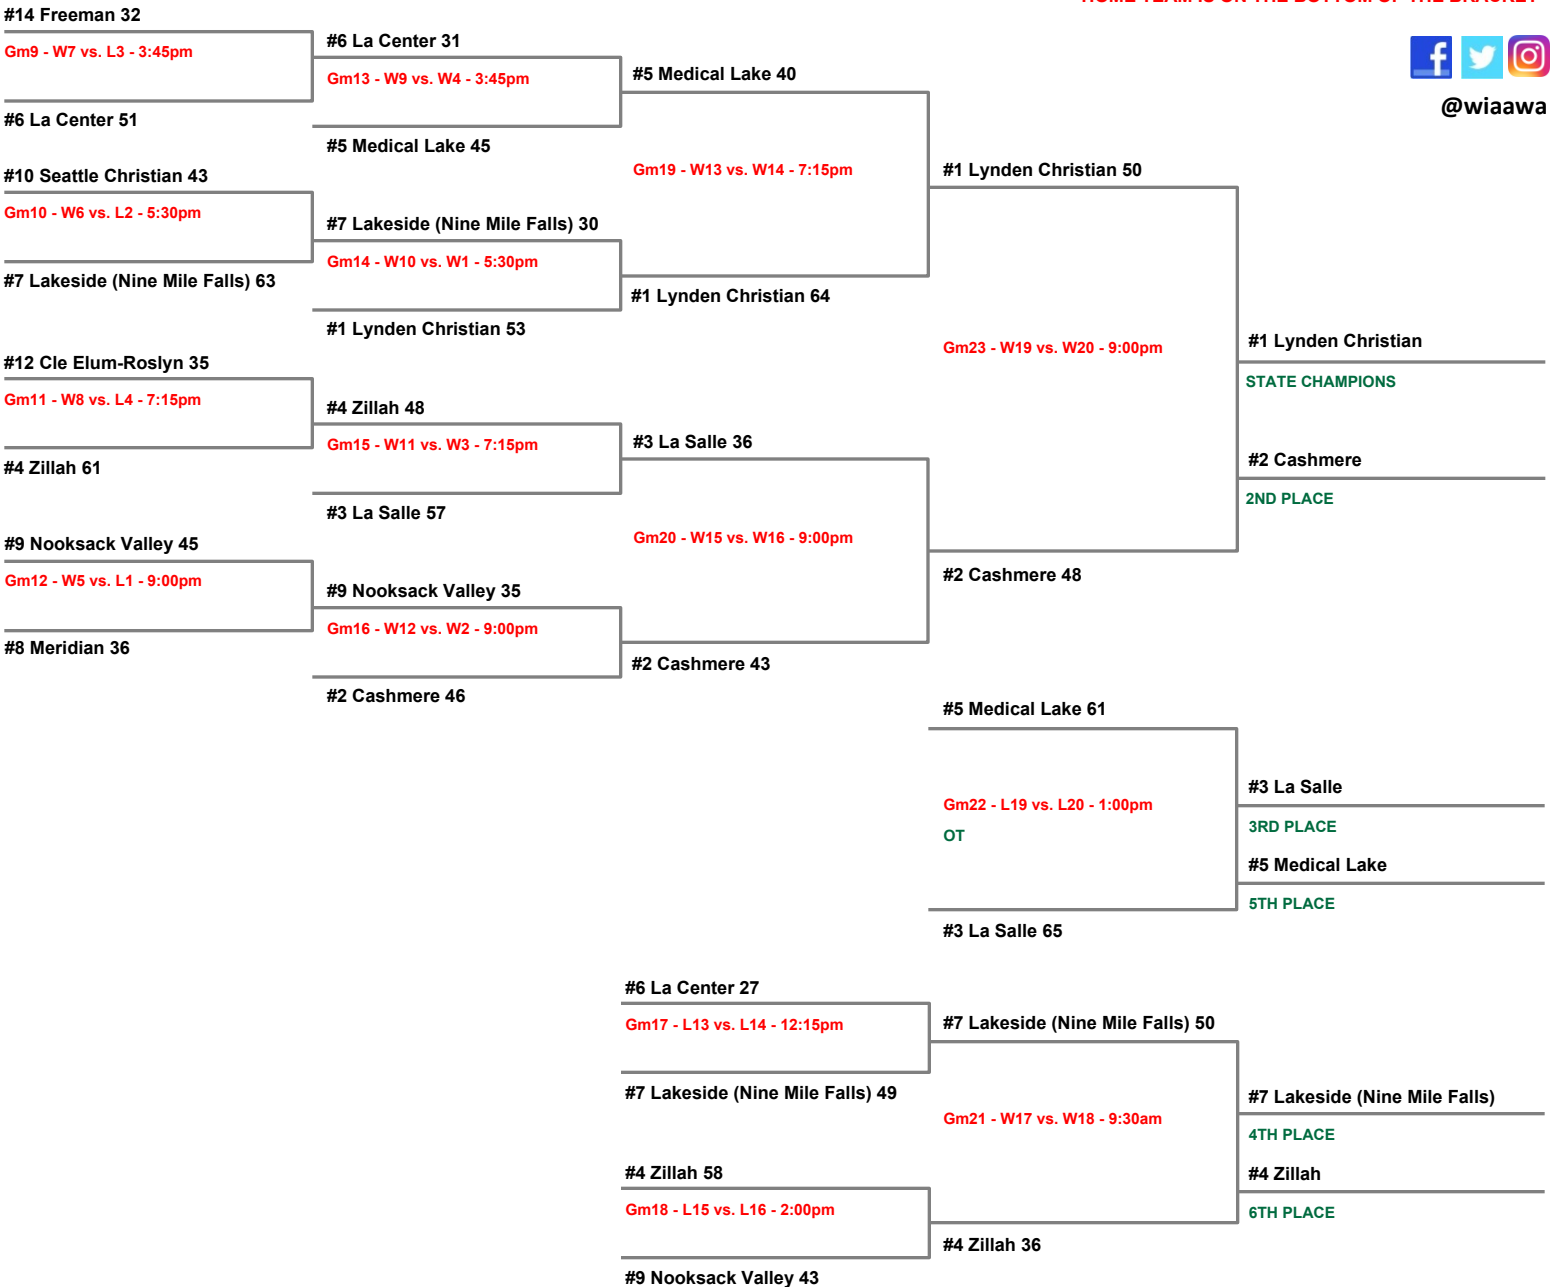

2018 1A Girls Hardwood Classic

WIAA/Dairy Farmers of Washington/Les Schwab Tires

REGIONALS: February 23-24, 2018

#8 Meridian 25
#1 Lynden Christian 57

Gm1 - 2/24 - Mount Vernon HS - 12 p.m.

#7 Lakeside (Nine Mile Falls) 43
#2 Cashmere 70

Gm2 - 2/24 - Wenatchee HS - 4 p.m.

#6 La Center 32
#3 La Salle 47

Gm3 - 2/24 - Eisenhower HS - 4 p.m.

#5 Medical Lake 72
#4 Zillah 51

Gm4 - 2/24 - Davis HS - 4 p.m.

#16 Port Townsend 26
#9 Nooksack Valley 57

Gm5 - 2/23 - Mount Vernon HS - 8 p.m.

#15 Seattle Academy 61
#10 Seattle Christian 63

Gm6 - 2/24 - Puyallup HS - 2 p.m.

#14 Freeman 50
#11 Montesano 30

Gm7 - 2/24 - Tumwater HS - 2 p.m.

#13 Bellevue Christian 36
#12 Cle Elum-Roslyn 44

Gm8 - 2/24 - Ellensburg HS - 12 p.m.

HARDWOOD CLASSIC: February 28 - March 3, 2018

February 28   March 1   March 2   March 3

HOME TEAM IS ON THE BOTTOM OF THE BRACKET

@wiaawa